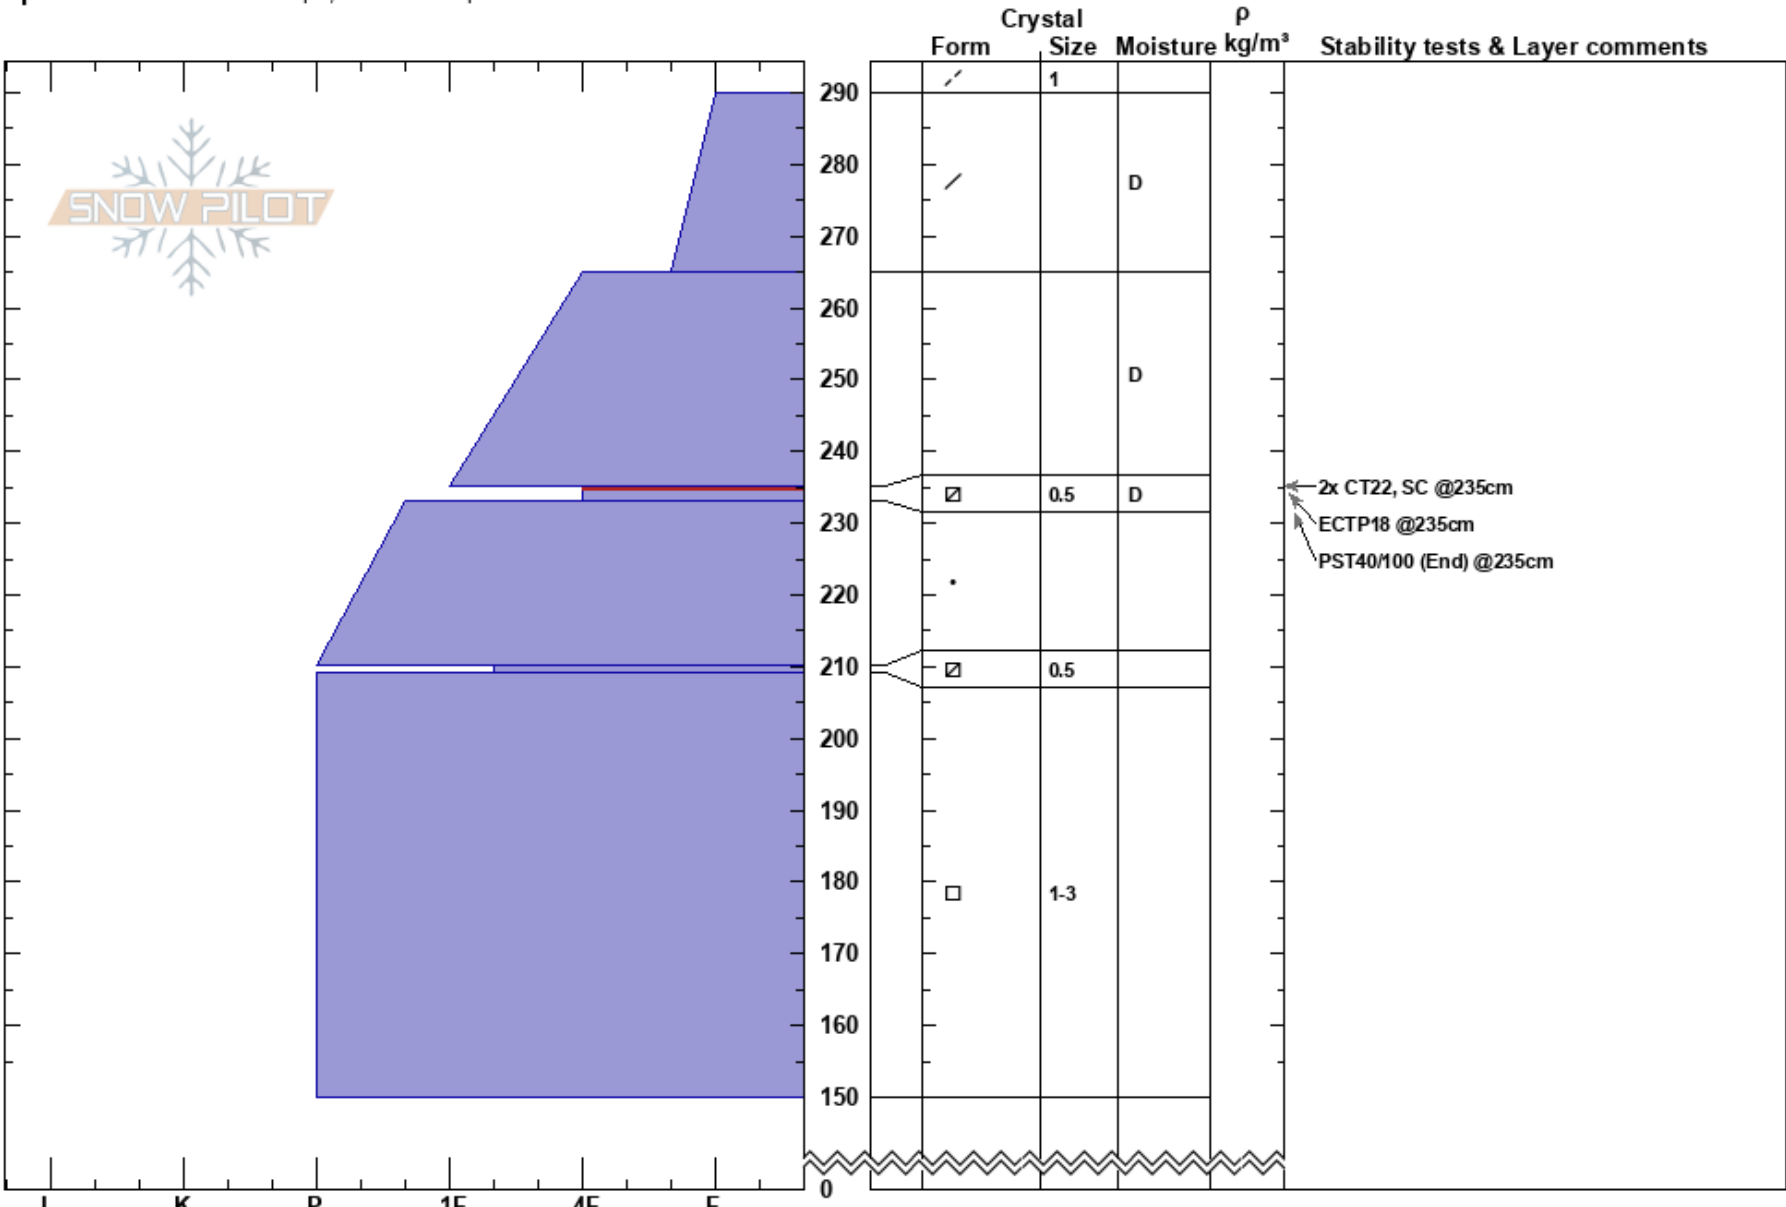

Two Lakes Valley
 Hatcher Pass
 AK
 Elevation: 3200 ft
 Aspect: NE
 Specifics: Ski tracks on slope; We skied slope

Ryan Lewthwaite
 04/09/2024 - 12:15pm
 Co-ord: 61.77361N, -149.15176W
 Slope Angle: 35°
 Wind Loading: no

Stability: **HS:290**
 Air Temperature: 26°F **PF:30** 235-233cm:Problematic layer
 Sky Cover: SCT **PS:12**
 Precipitation: NO
 Wind: SE Light Breeze

Notes: