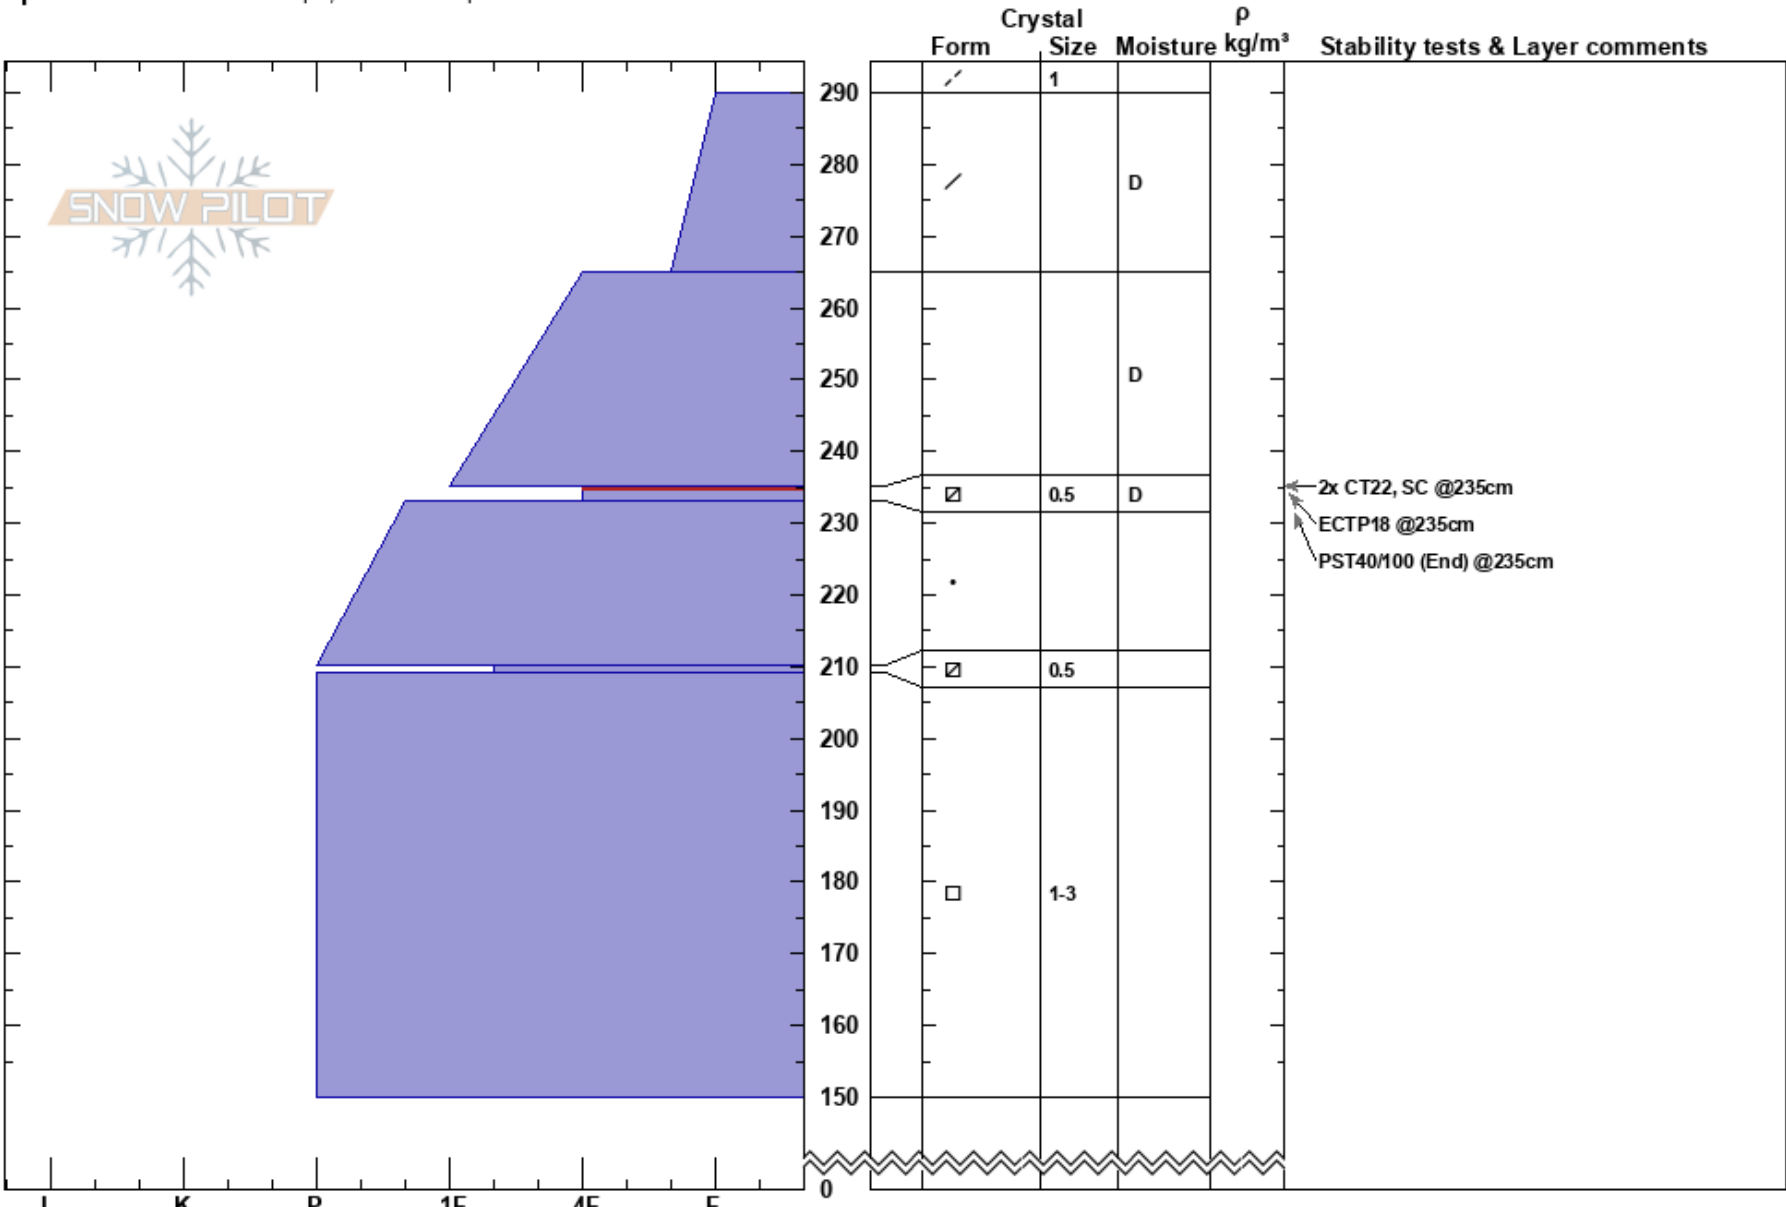

Two Lakes Valley  
 Hatcher Pass  
 AK  
 Elevation: 3200 ft  
 Aspect: NE  
 Specifics: Ski tracks on slope; We skied slope

Ryan Lewthwaite  
 04/09/2024 - 12:15pm  
 Co-ord: 61.77361N, -149.15176W  
 Slope Angle: 35°  
 Wind Loading: no

Stability: **HS:290**  
 Air Temperature: 26°F **PF:30** 235-233cm:Problematic layer  
 Sky Cover: SCT **PS:12**  
 Precipitation: NO  
 Wind: SE Light Breeze

Notes: