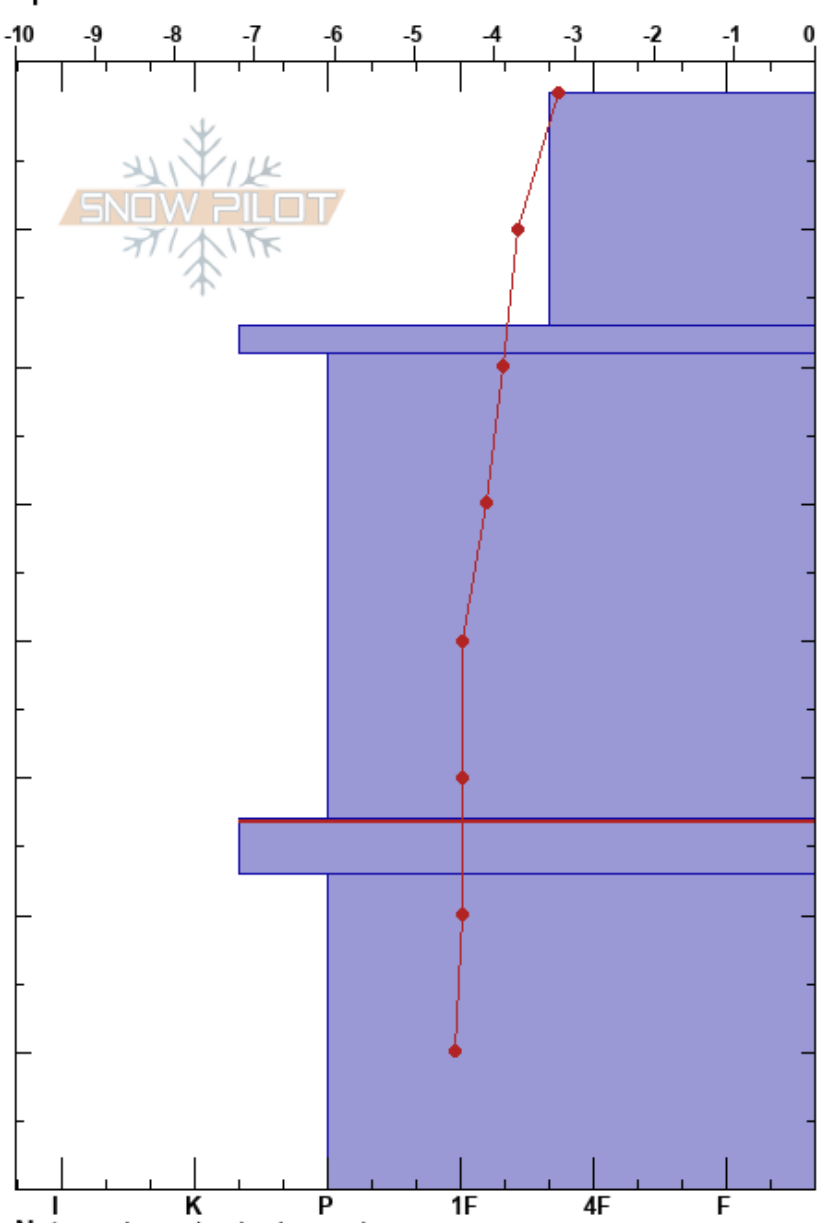

Skaröðalsvík  
 Tröllaskagi  
 Iceland  
 Elevation: 670 m  
 Aspect: N  
 Specifics:

Gestur Hansson  
 09/04/2024 - 14:00  
 Co-ord: 66.11668N, -18.99498W  
 Slope Angle: 32°  
 Wind Loading:

Stability:  
 Air Temperature: -3.8°C PF:20 53-57cm:Problematic layer  
 Sky Cover: BKN  
 Precipitation: NO  
 Wind: N Calm

Form	Crystal		$\rho$ kg/m <sup>3</sup>	Stability tests & Layer comments
	Size	Moisture		
+ (Δ)				
⊙				
⊖ (□)				← PST40/90 (End), SP @54cm

Notes: Sá 2x spýjur úr Dísini Skútudal viðhorf norður