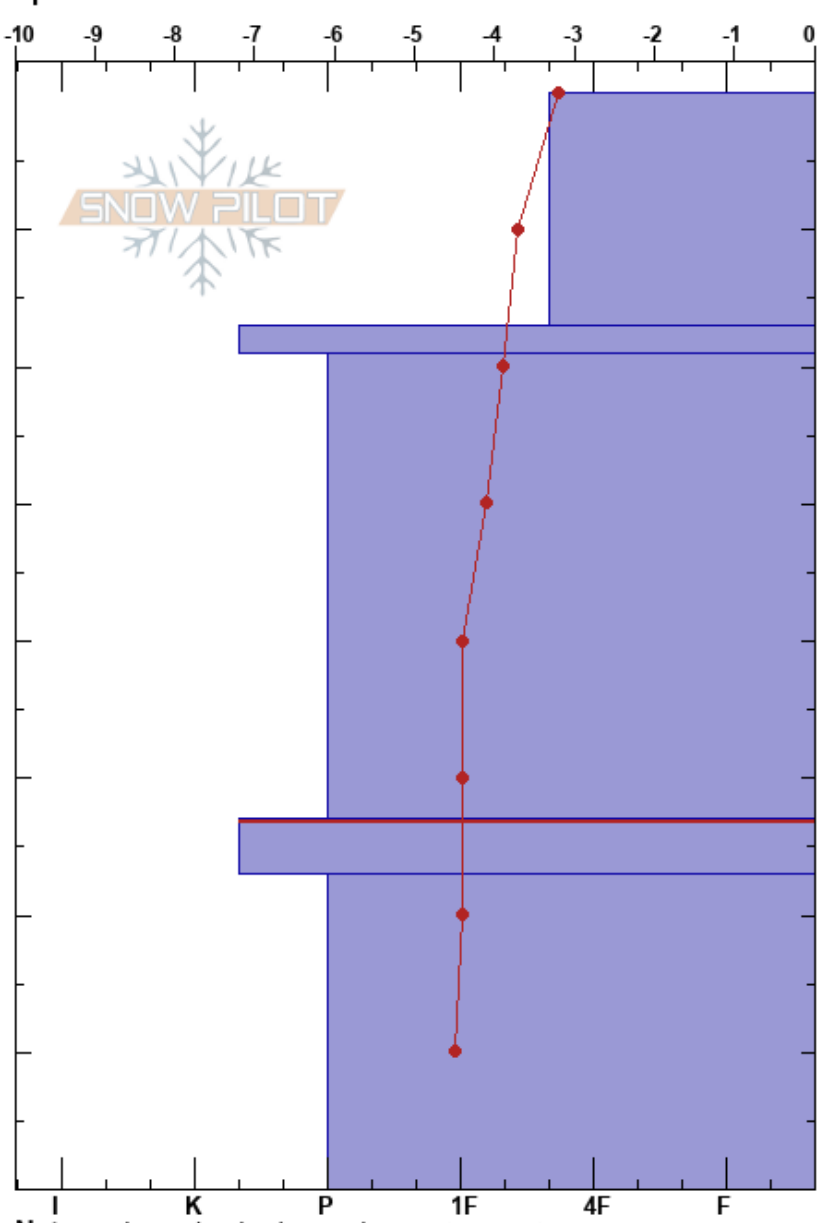

Skaröðalsvík
 Tröllaskagi
 Iceland
 Elevation: 670 m
 Aspect: N
 Specifics:

Gestur Hansson
 09/04/2024 - 14:00
 Co-ord: 66.11668N, -18.99498W
 Slope Angle: 32°
 Wind Loading:

Stability:
 Air Temperature: -3.8°C PF:20 53-57cm:Problematic layer
 Sky Cover: BKN
 Precipitation: NO
 Wind: N Calm

Form	Crystal		ρ kg/m ³	Stability tests & Layer comments
	Size	Moisture		
+ (Å)				
⊙				
⊖ (□)				← PST40/90 (End), SP @54cm

Notes: Sá 2x spýjur úr Dísini Skútudal viðhorf norður