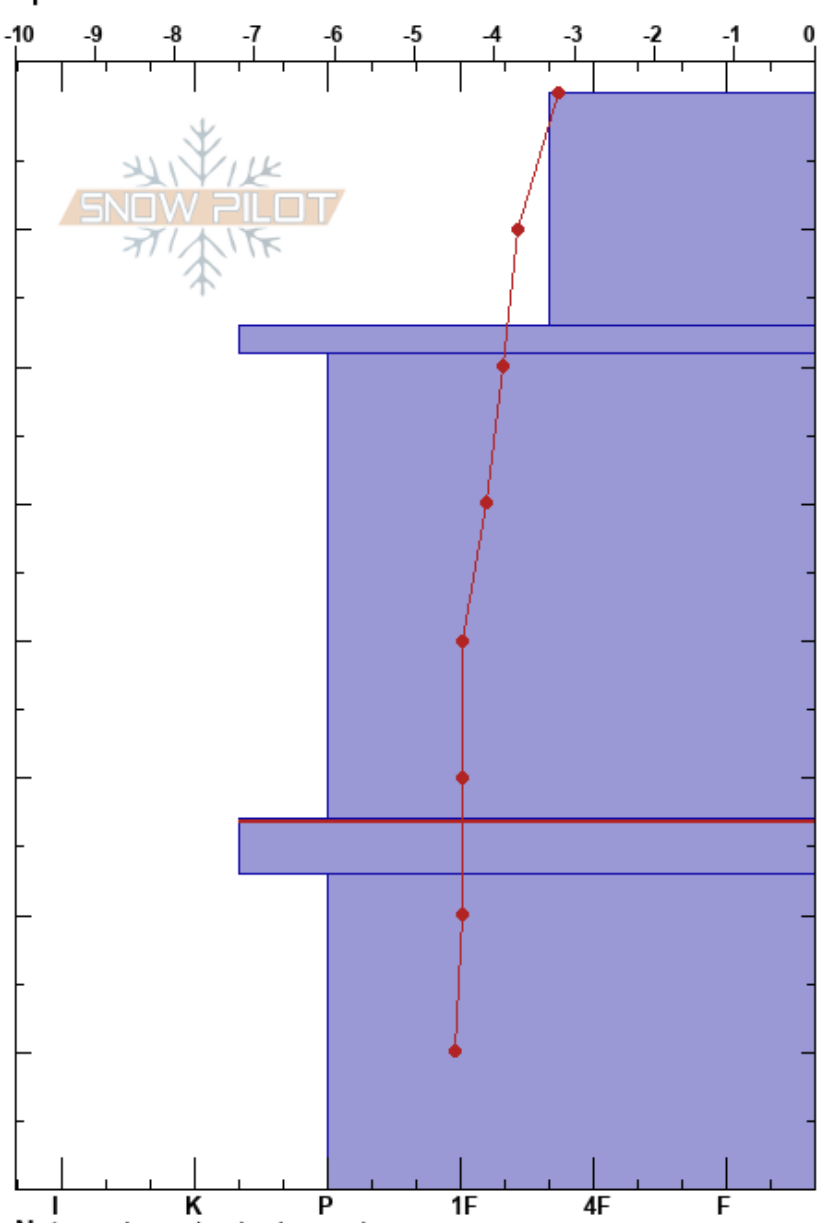

Skaröðalsvík
 Tröllaskagi
 Iceland
 Elevation: 670 m
 Aspect: N
 Specifics:

Gestur Hansson
 09/04/2024 - 14:00
 Co-ord: 66.11668N, -18.99498W
 Slope Angle: 32°
 Wind Loading:

Stability:
 Air Temperature: -3.8°C PF:20 53-57cm:Problematic layer
 Sky Cover: BKN
 Precipitation: NO
 Wind: N Calm

Form	Crystal		ρ kg/m ³	Stability tests & Layer comments
	Size	Moisture		
+ (Δ)				
⊙				
•				
⊖ (□)				← PST40/90 (End), SP @54cm
•				

Notes: Sá 2x spýjur úr Dísini Skútudal viðhorf norður