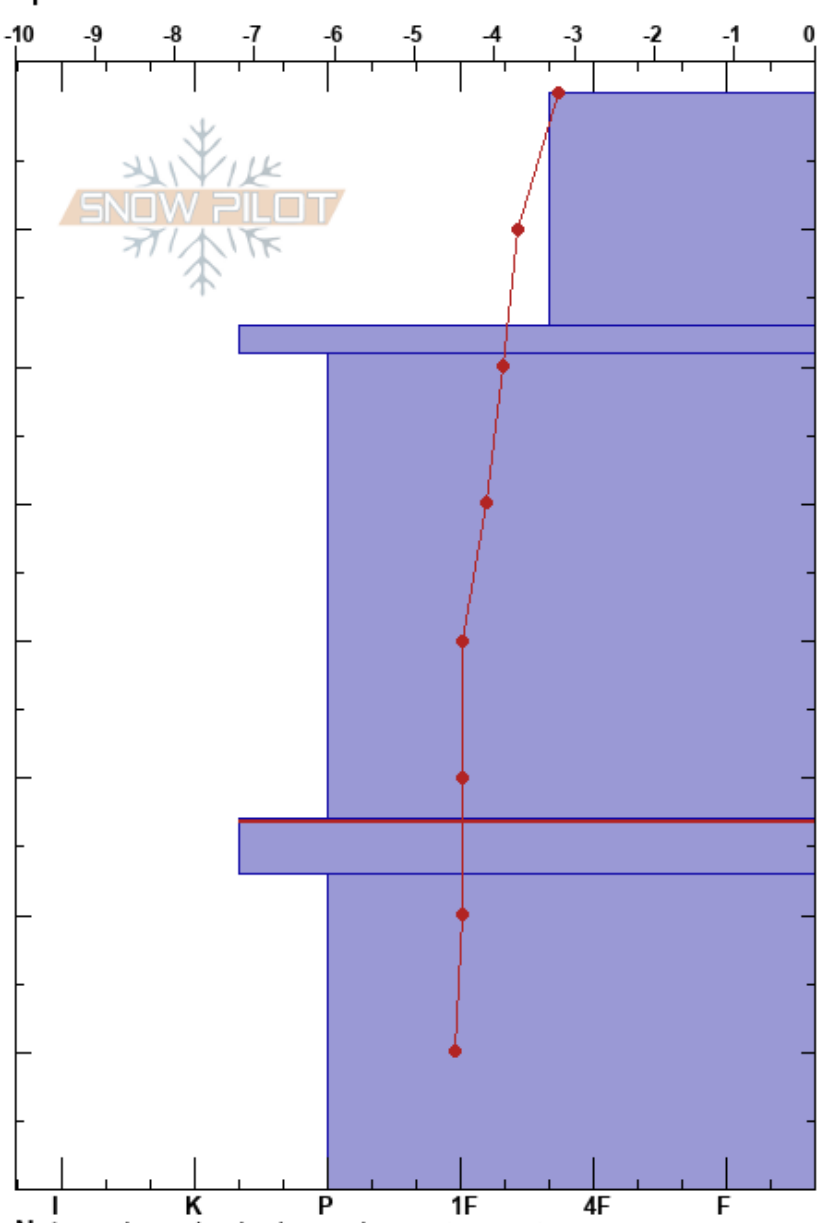

Skaröðalsvík  
 Tröllaskagi  
 Iceland  
 Elevation: 670 m  
 Aspect: N  
 Specifics:

Gestur Hansson  
 09/04/2024 - 14:00  
 Co-ord: 66.11668N, -18.99498W  
 Slope Angle: 32°  
 Wind Loading:

Stability:  
 Air Temperature: -3.8°C PF:20 53-57cm:Problematic layer  
 Sky Cover: BKN  
 Precipitation: NO  
 Wind: N Calm

Form	Crystal		$\rho$ kg/m <sup>3</sup>	Stability tests & Layer comments
	Size	Moisture		
+ (Δ)				
⊙				
•				
⊖ (□)				← PST40/90 (End), SP @54cm
•				

Notes: Sá 2x spýjur úr Dísini Skútudal viðhorf norður