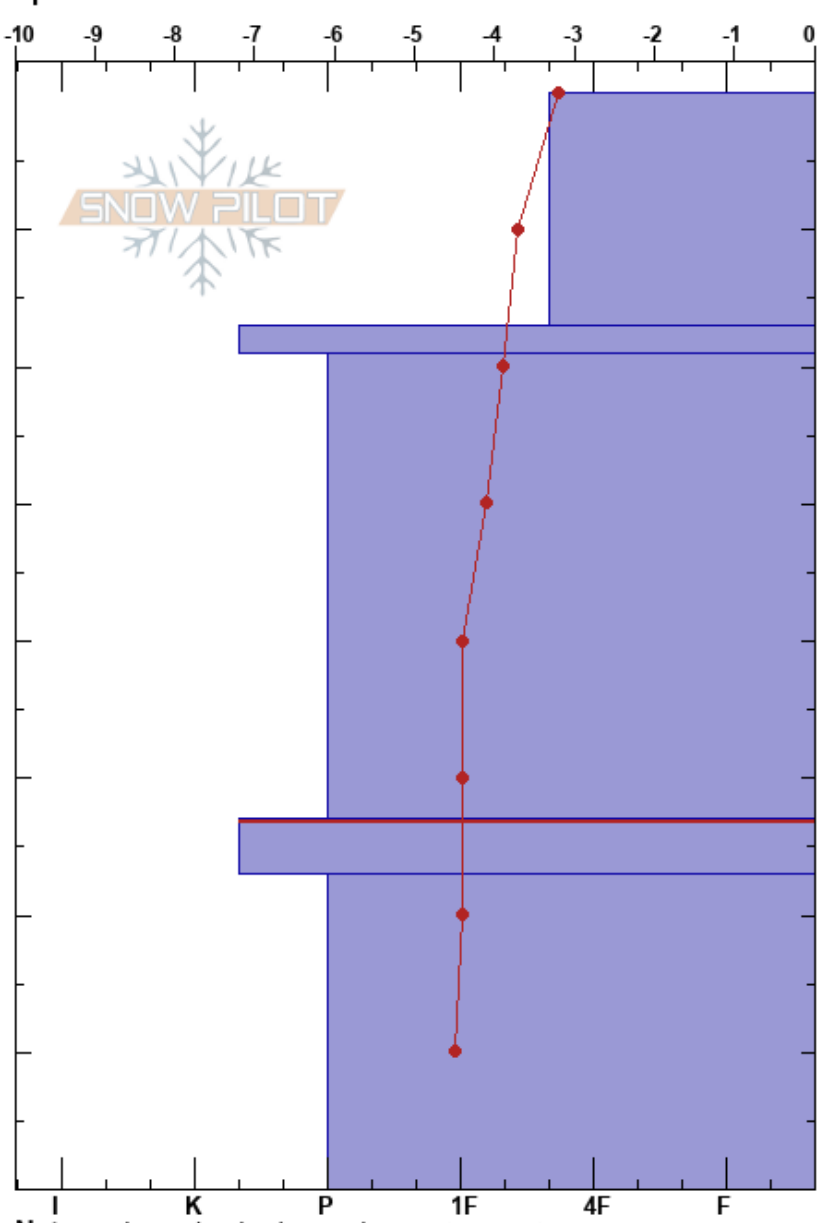

Skaröðalsvík
 Tröllaskagi
 Iceland
 Elevation: 670 m
 Aspect: N
 Specifics:

Gestur Hansson
 09/04/2024 - 14:00
 Co-ord: 66.11668N, -18.99498W
 Slope Angle: 32°
 Wind Loading:

Stability:
 Air Temperature: -3.8°C PF:20 53-57cm:Problematic layer
 Sky Cover: BKN
 Precipitation: NO
 Wind: N Calm

Form	Crystal		ρ kg/m ³	Stability tests & Layer comments
	Size	Moisture		
+ (Å)				
⊙				
•				
⊖ (□)				← PST40/90 (End), SP @54cm
•				

Notes: Sá 2x spýjur úr Dísini Skútudal viðhorf norður