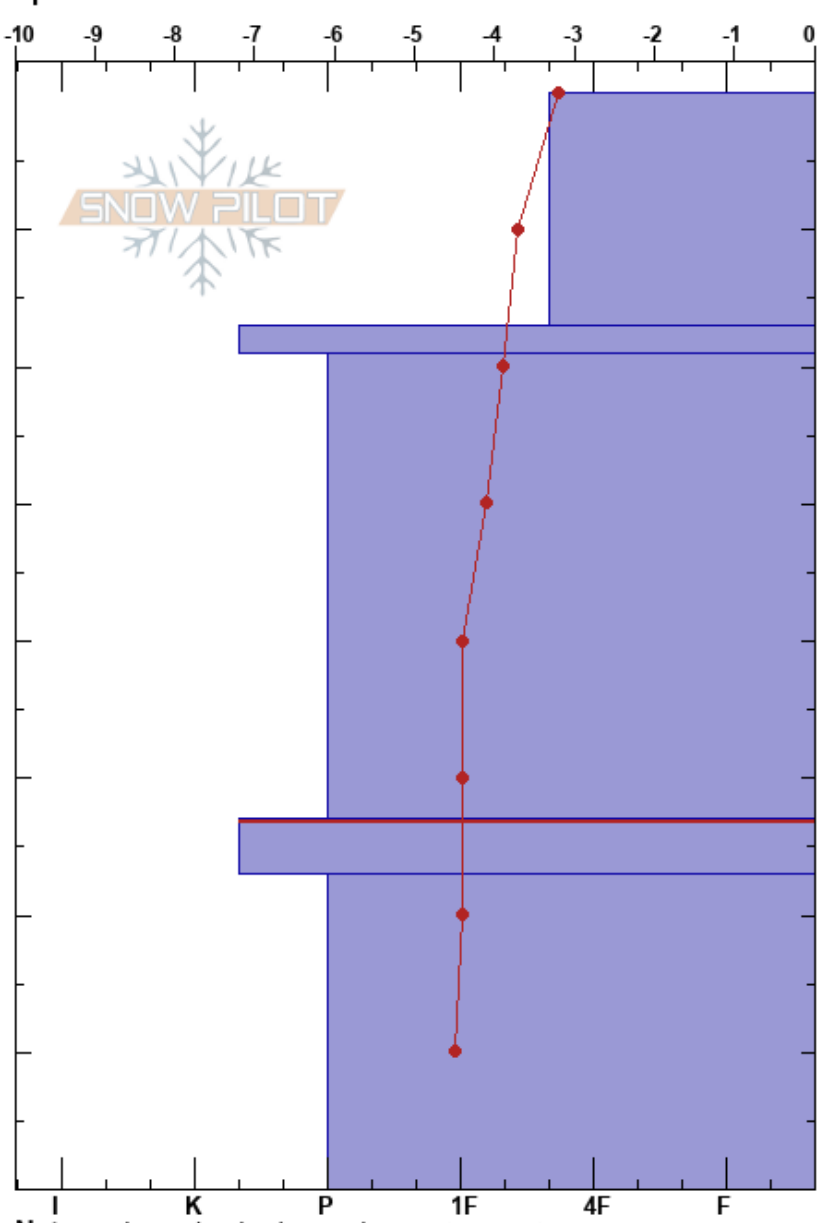

Skaröðalsvík
 Tröllaskagi
 Iceland
 Elevation: 670 m
 Aspect: N
 Specifics:

Gestur Hansson
 09/04/2024 - 14:00
 Co-ord: 66.11668N, -18.99498W
 Slope Angle: 32°
 Wind Loading:

Stability:
 Air Temperature: -3.8°C PF:20 53-57cm:Problematic layer
 Sky Cover: BKN
 Precipitation: NO
 Wind: N Calm

Form	Crystal		ρ kg/m ³	Stability tests & Layer comments
	Size	Moisture		
+ (Δ)				
⊙				
⊖ (□)				← PST40/90 (End), SP @54cm

Notes: Sá 2x spýjur úr Dísini Skútudal viðhorf norður