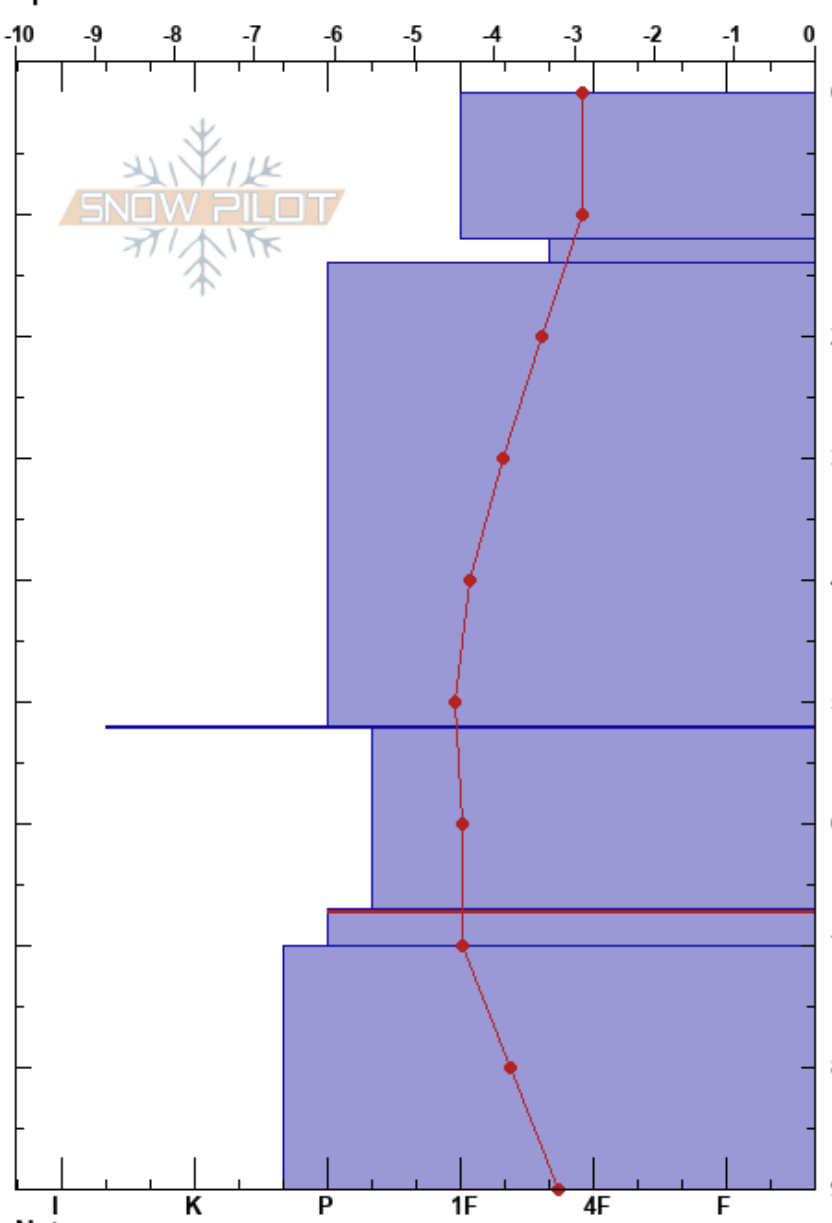

Skarðshnjukur
 Tröllaskagi
 Iceland
 Elevation: 608 m
 Aspect: NE
 Specifics:

Gestur Hansson
 09/04/2024 - 13:00
 Co-ord: 66.12027N, -18.99734W
 Slope Angle: 32°
 Wind Loading:

Stability:
 Air Temperature: -3.6°C HS:90 PF:20
 Sky Cover: OVC
 Precipitation: NO
 Wind: NE Light Breeze
 Layer Notes:
 67-70cm: Problematic layer

Height (cm)	Crystal		Moisture	ρ kg/m ³	Stability tests & Layer comments
	Form	Size			
0					
10	+ (Σ)				←CT11, SP @12cm
50	■				
67	⊙(B)				←CT19, SC @67cm
70					
80					
90					

Notes: