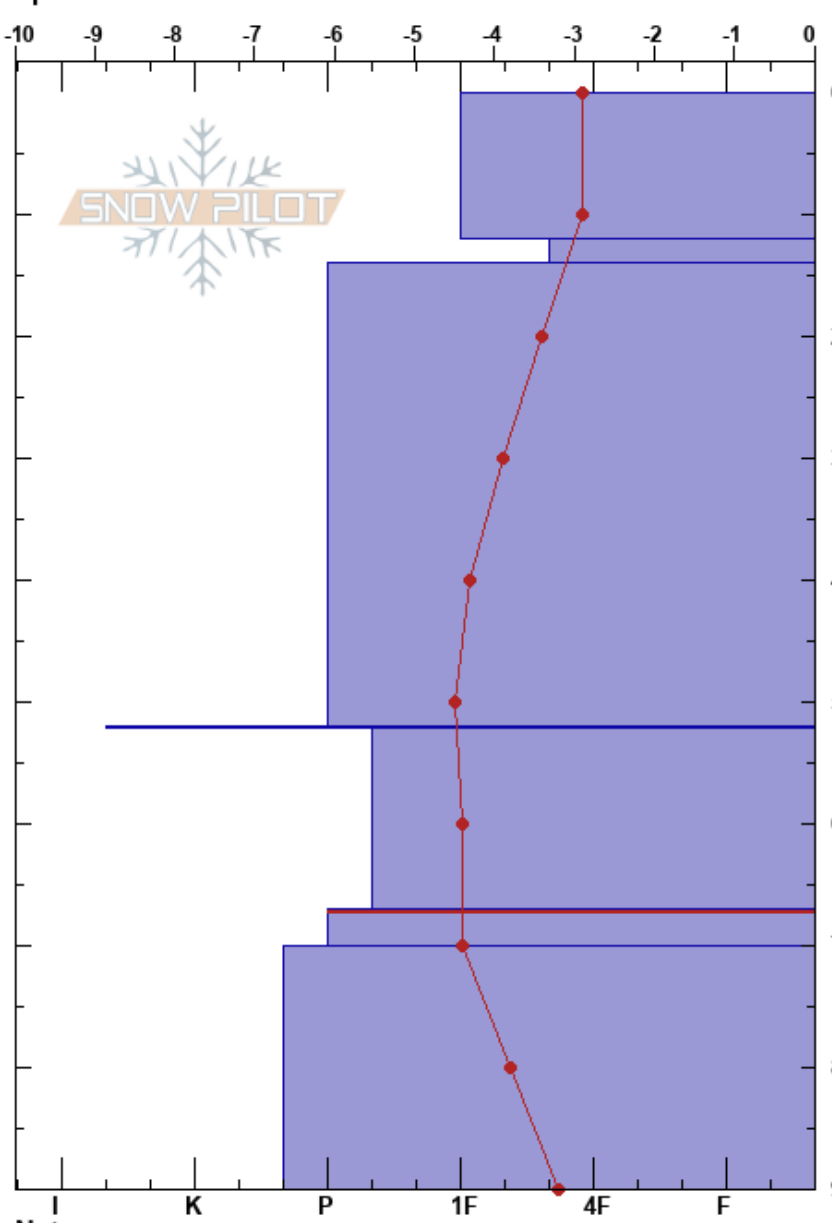

Skarðshnjukur
 Tröllaskagi
 Iceland
 Elevation: 608 m
 Aspect: NE
 Specifics:

Gestur Hansson
 09/04/2024 - 13:00
 Co-ord: 66.12027N, -18.99734W
 Slope Angle: 32°
 Wind Loading:

Stability:
 Air Temperature: -3.6°C HS:90 PF:20
 Sky Cover: OVC
 Precipitation: NO
 Wind: NE Light Breeze
 Layer Notes:
 67-70cm: Problematic layer

Height (cm)	Crystal		Moisture	ρ kg/m³	Stability tests & Layer comments
	Form	Size			
0					
10	+ (Σ)				← CT11, SP @12cm
50	■				
67	⊙(B)				← CT19, SC @67cm
80					
90					

Notes:

I K P 1F 4F F