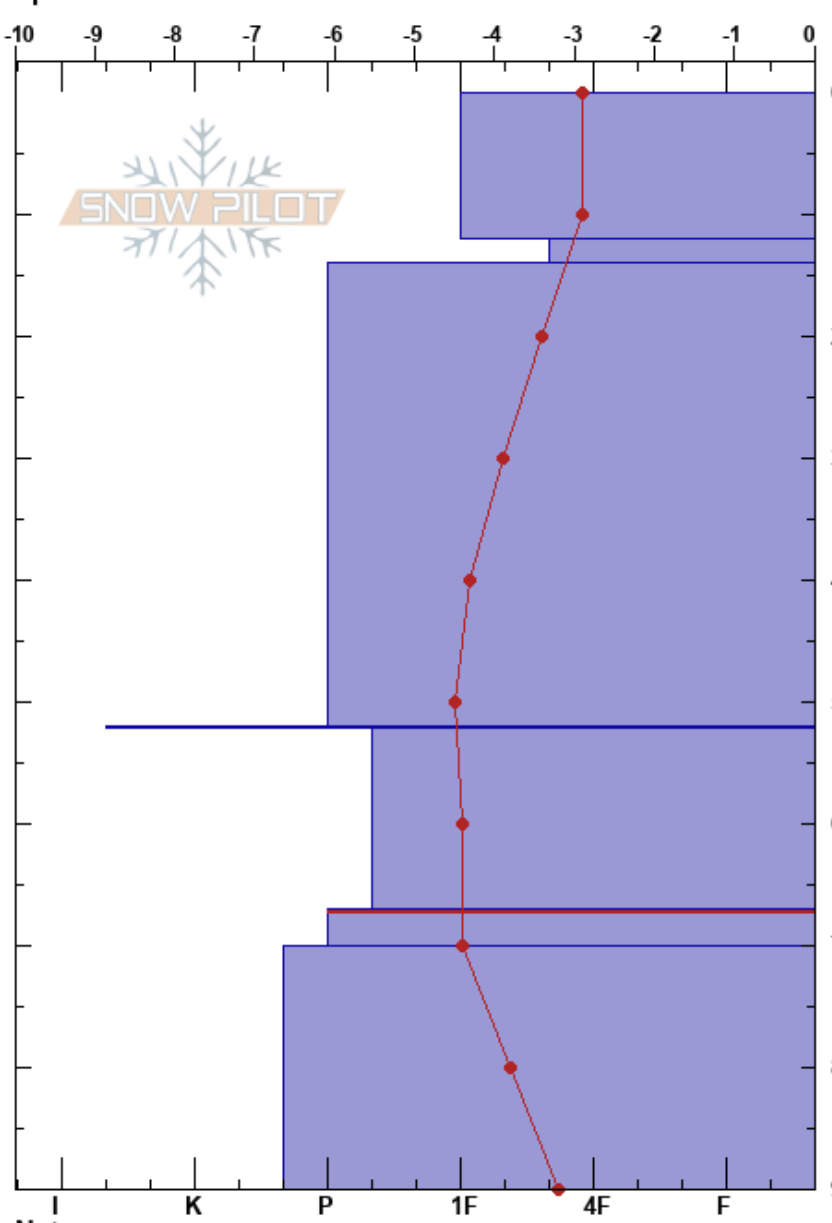

Skarðshnjukur
 Tröllaskagi
 Iceland
 Elevation: 608 m
 Aspect: NE
 Specifics:

Gestur Hansson
 09/04/2024 - 13:00
 Co-ord: 66.12027N, -18.99734W
 Slope Angle: 32°
 Wind Loading:

Stability:
 Air Temperature: -3.6°C HS:90 PF:20
 Sky Cover: OVC
 Precipitation: NO
 Wind: NE Light Breeze
 Layer Notes:
 67-70cm: Problematic layer

Form	Crystal		ρ kg/m³	Stability tests & Layer comments
	Size	Moisture		
+ (Σ)				← CT11, SP @12cm
■				
⊙(B)				← CT19, SC @67cm

Notes: I K P 1F 4F F