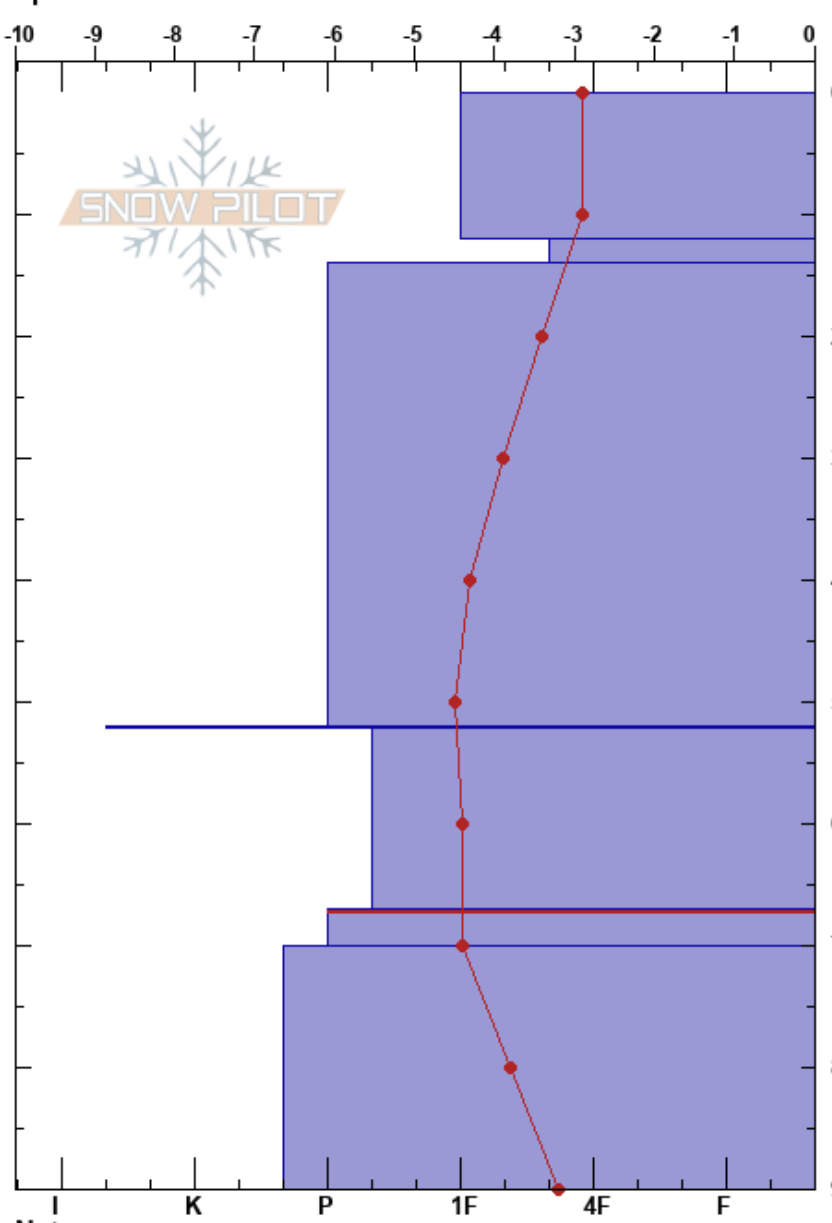

Skarðshnjukur  
 Tröllaskagi  
 Iceland  
 Elevation: 608 m  
 Aspect: NE  
 Specifics:

Gestur Hansson  
 09/04/2024 - 13:00  
 Co-ord: 66.12027N, -18.99734W  
 Slope Angle: 32°  
 Wind Loading:

Stability:  
 Air Temperature: -3.6°C HS:90 PF:20  
 Sky Cover: OVC  
 Precipitation: NO  
 Wind: NE Light Breeze  
 Layer Notes:  
 67-70cm: Problematic layer

Height (cm)	Crystal		Moisture	ρ kg/m³	Stability tests & Layer comments
	Form	Size			
0					
10	+ (Σ)				← CT11, SP @12cm
50	■				
67	⊙(B)				← CT19, SC @67cm
70					
80					
90					

Notes: