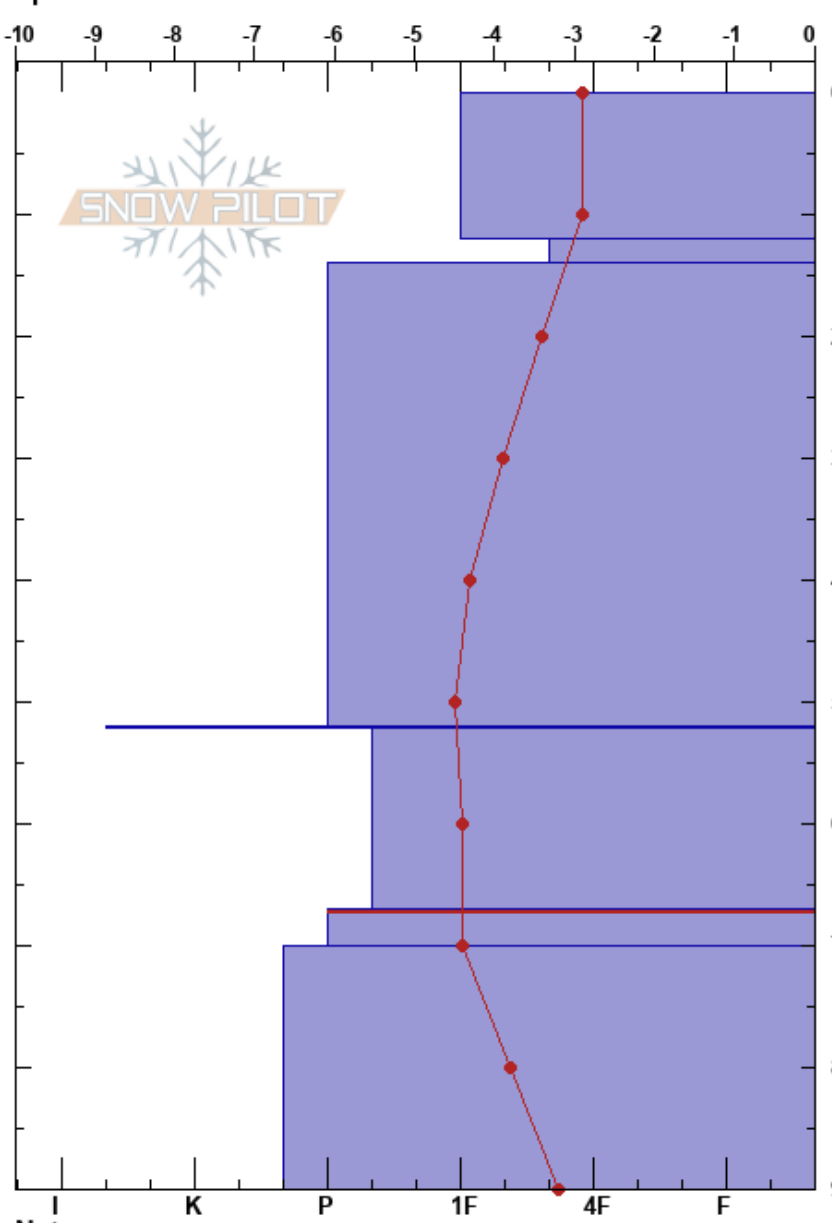

Skarðshnjukur
 Tröllaskagi
 Iceland
 Elevation: 608 m
 Aspect: NE
 Specifics:

Gestur Hansson
 09/04/2024 - 13:00
 Co-ord: 66.12027N, -18.99734W
 Slope Angle: 32°
 Wind Loading:

Stability:
 Air Temperature: -3.6°C HS:90 PF:20
 Sky Cover: OVC
 Precipitation: NO
 Wind: NE Light Breeze
 Layer Notes:
 67-70cm: Problematic layer

| Form | Crystal | | ρ kg/m³ | Stability tests & Layer comments |
|-------|---------|----------|------------|----------------------------------|
| | Size | Moisture | | |
| | | | | |
| + (Σ) | | | | ← CT11, SP @12cm |
| | | | | |
| ■ | | | | |
| | | | | |
| ⊙(B) | | | | ← CT19, SC @67cm |
| | | | | |