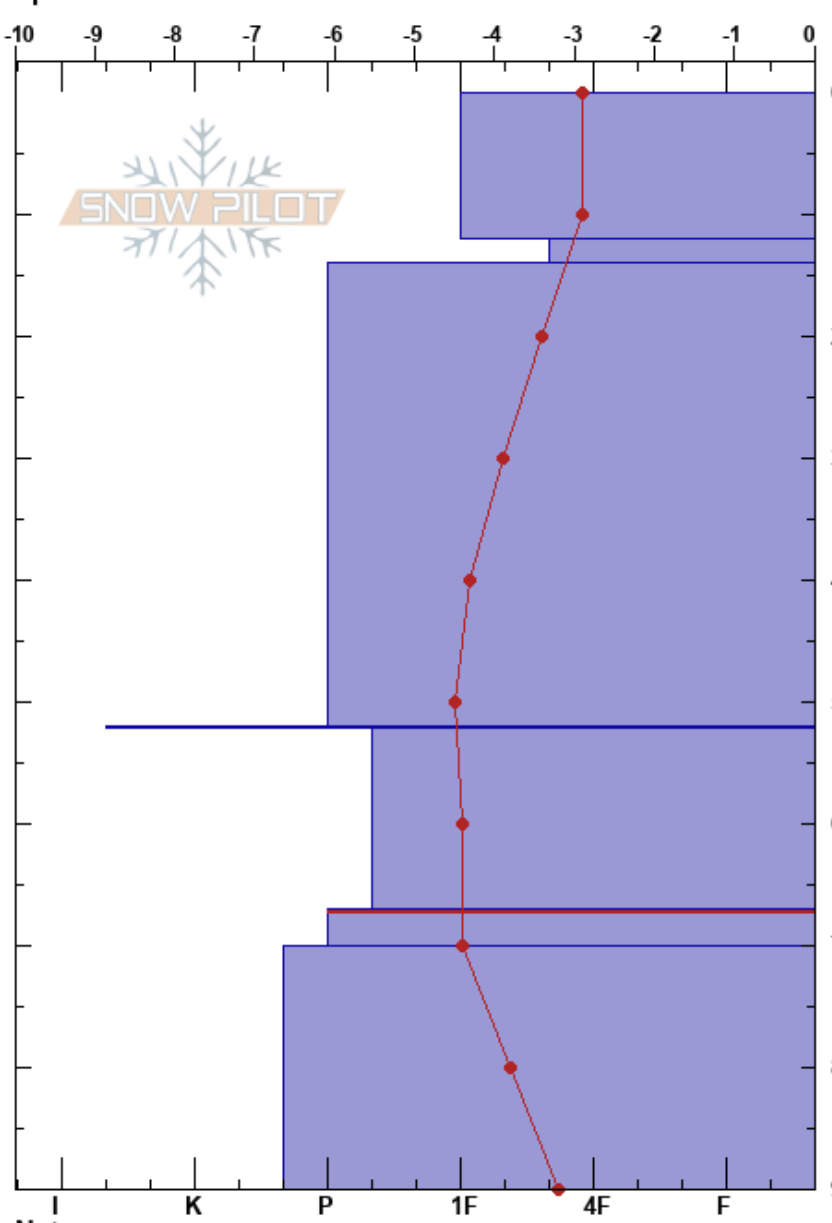

Skarðshnjukur
 Tröllaskagi
 Iceland
 Elevation: 608 m
 Aspect: NE
 Specifics:

Gestur Hansson
 09/04/2024 - 13:00
 Co-ord: 66.12027N, -18.99734W
 Slope Angle: 32°
 Wind Loading:

Stability:
 Air Temperature: -3.6°C HS:90 PF:20
 Sky Cover: OVC
 Precipitation: NO
 Wind: NE Light Breeze
 Layer Notes:
 67-70cm: Problematic layer

Height (cm)	Crystal		Moisture	ρ kg/m ³	Stability tests & Layer comments
	Form	Size			
0					
10	+ (Σ)				← CT11, SP @12cm
50	■				
67	⊙(B)				← CT19, SC @67cm
70					
80					
90					

Notes:

I K P 1F 4F F