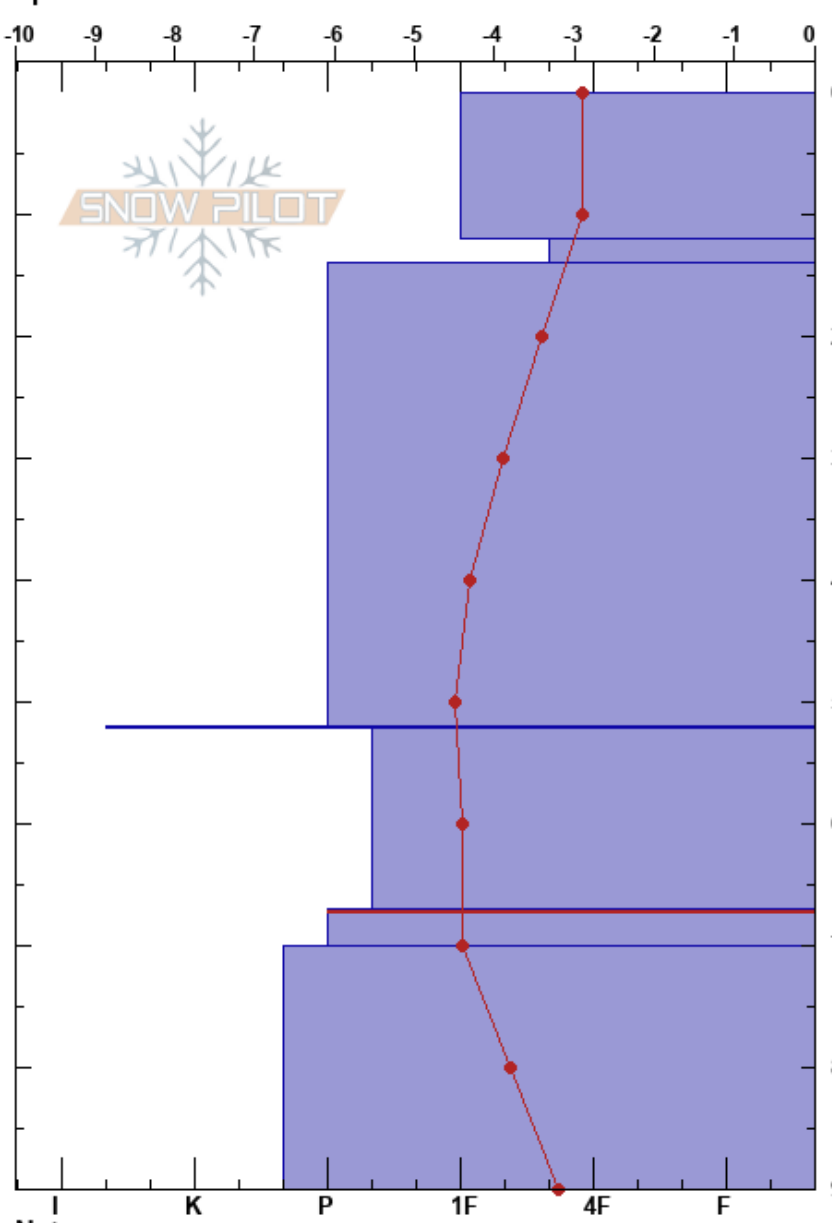

Skarðshnjukur  
 Tröllaskagi  
 Iceland  
 Elevation: 608 m  
 Aspect: NE  
 Specifics:

Gestur Hansson  
 09/04/2024 - 13:00  
 Co-ord: 66.12027N, -18.99734W  
 Slope Angle: 32°  
 Wind Loading:

Stability:  
 Air Temperature: -3.6°C HS:90 PF:20  
 Sky Cover: OVC  
 Precipitation: NO  
 Wind: NE Light Breeze  
 Layer Notes:  
 67-70cm: Problematic layer

Height (cm)	Crystal		Moisture	$\rho$ kg/m <sup>3</sup>	Stability tests & Layer comments
	Form	Size			
0					
10	+	(Δ)			← CT11, SP @12cm
50	■				
67	⊙	(B)			← CT19, SC @67cm
80					
90					

Notes:

I K P 1F 4F F