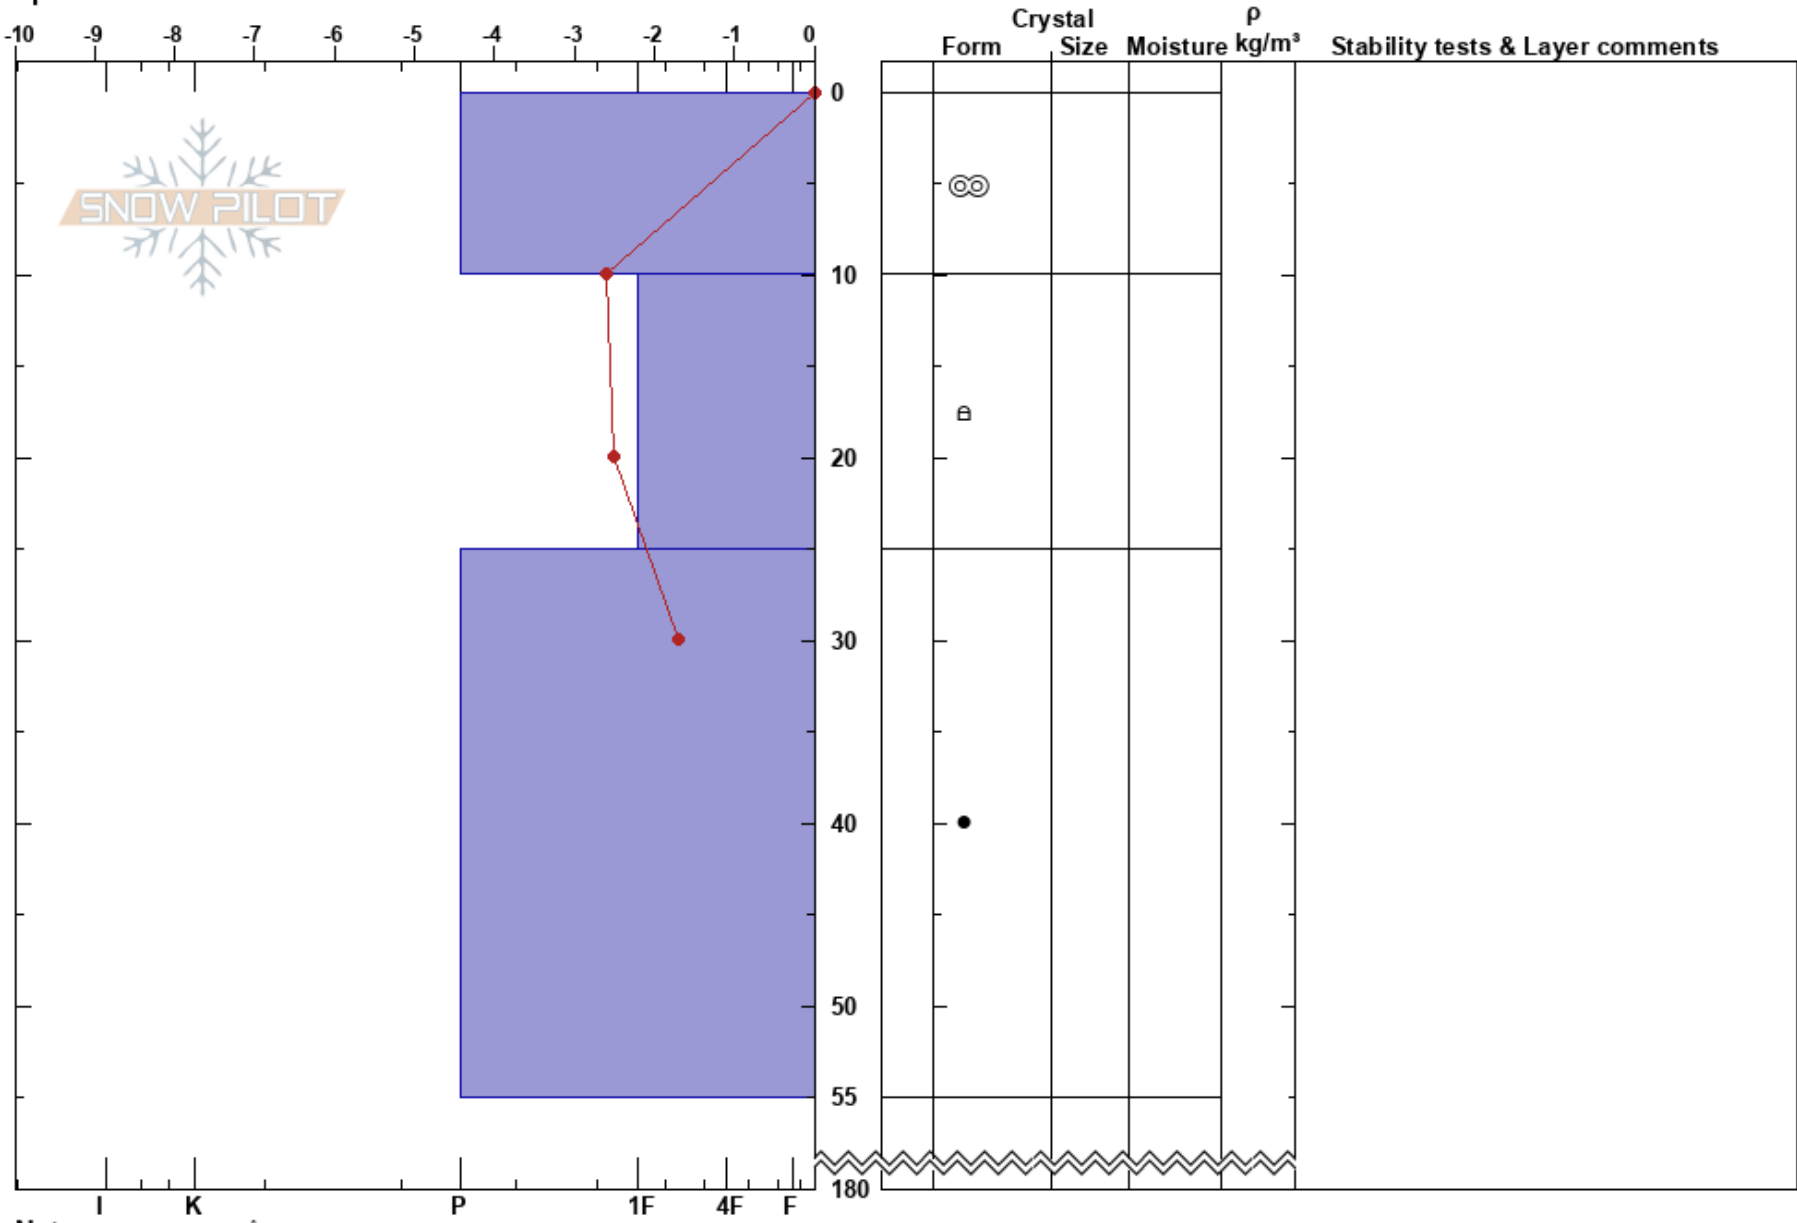

Ekorrkammen V  
Sylarna  
Sweden  
Elevation: 1180 m  
Aspect: W  
Specifics:

Karin Trolin  
09/04/2024 - 11:00  
Co-ord: 62.98496N, 12.23724E  
Slope Angle: 20°  
Wind Loading: no

Stability: HS:180  
Air Temperature: 3.3°C  
Sky Cover: SCT  
Precipitation: NO  
Wind: W Light Breeze  
Layer Notes:

Notes: Snabbprofil i hård snö