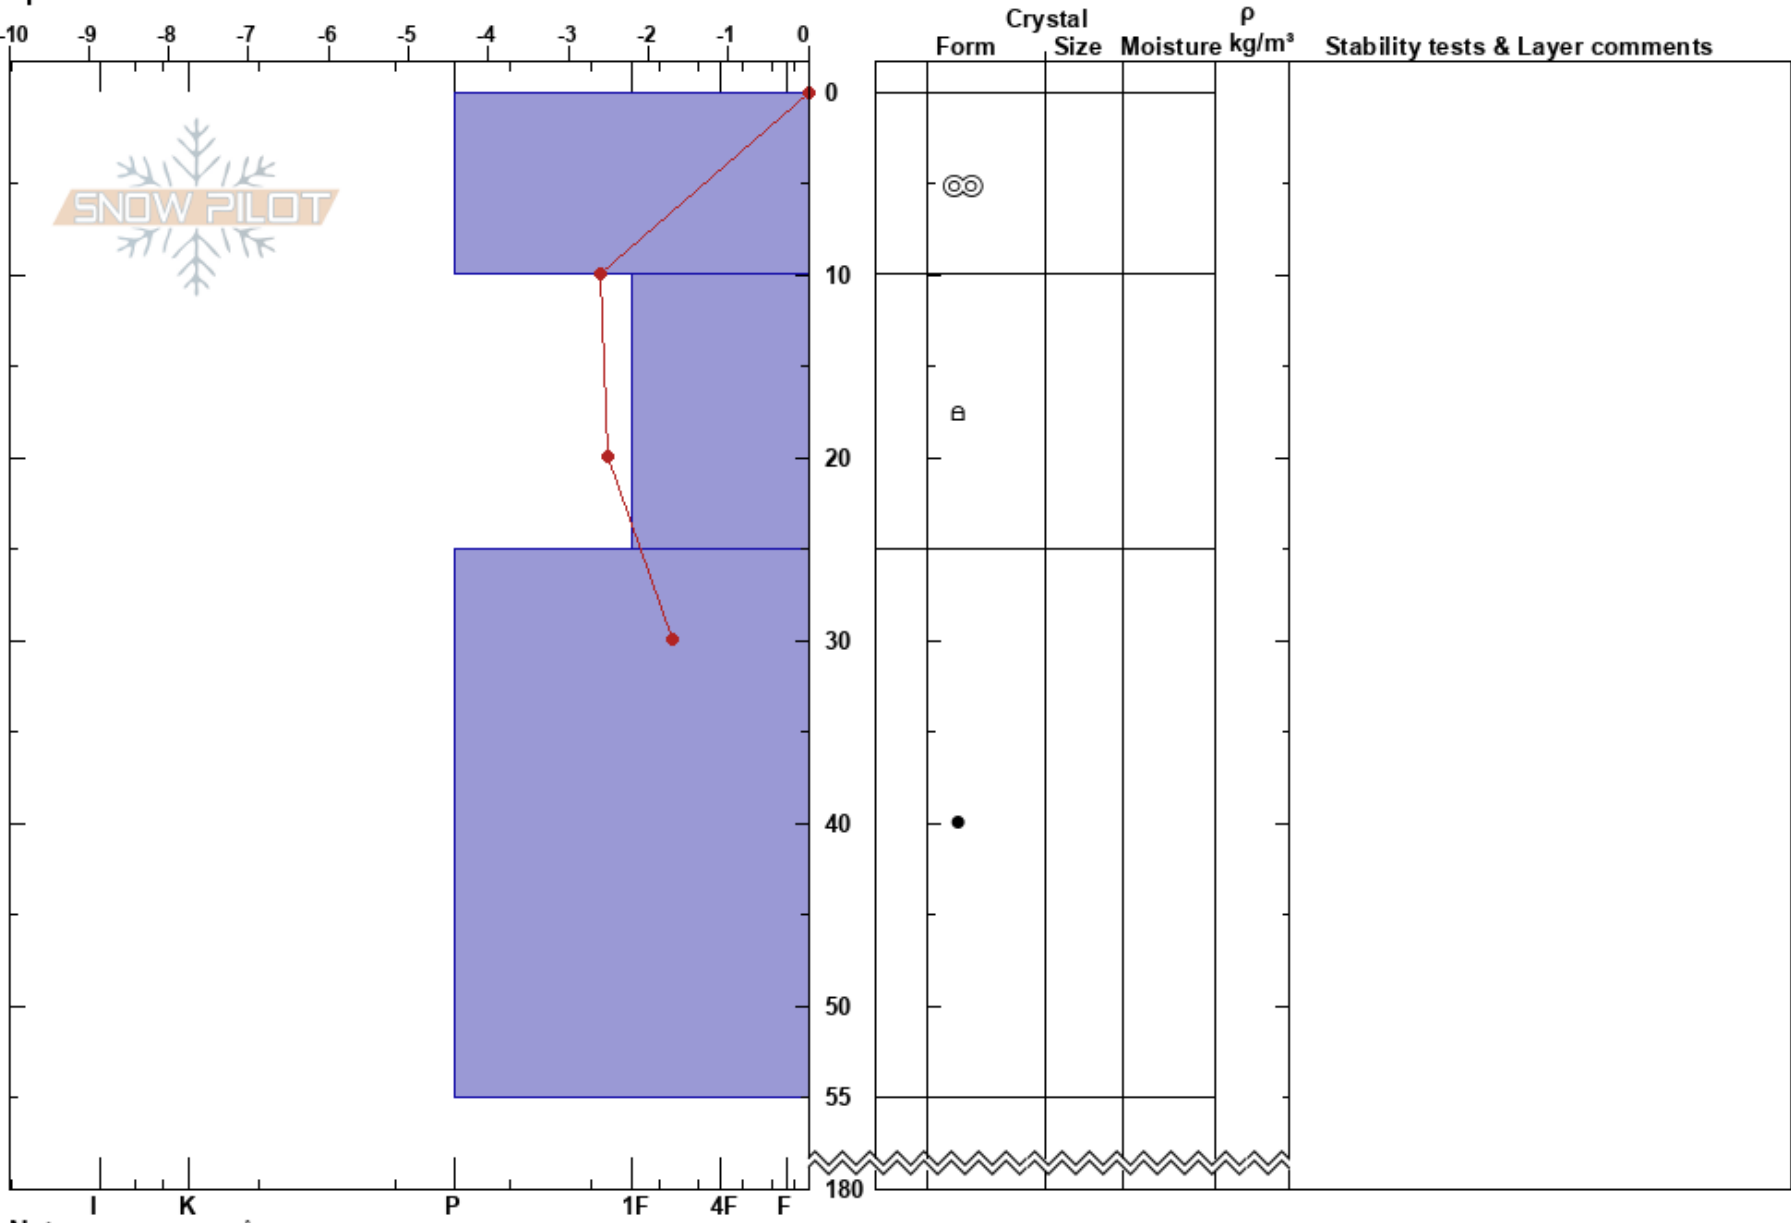

Ekorrkammen V
 Sylarna
 Sweden
 Elevation: 1180 m
 Aspect: W
 Specifics:

Karin Trolin
 09/04/2024 - 11:00
 Co-ord: 62.98496N, 12.23724E
 Slope Angle: 20°
 Wind Loading: no

Stability: **HS:180** Layer Notes:
 Air Temperature: 3.3°C
 Sky Cover: SCT
 Precipitation: NO
 Wind: W Light Breeze

Notes: Snabbprofil i hård snö