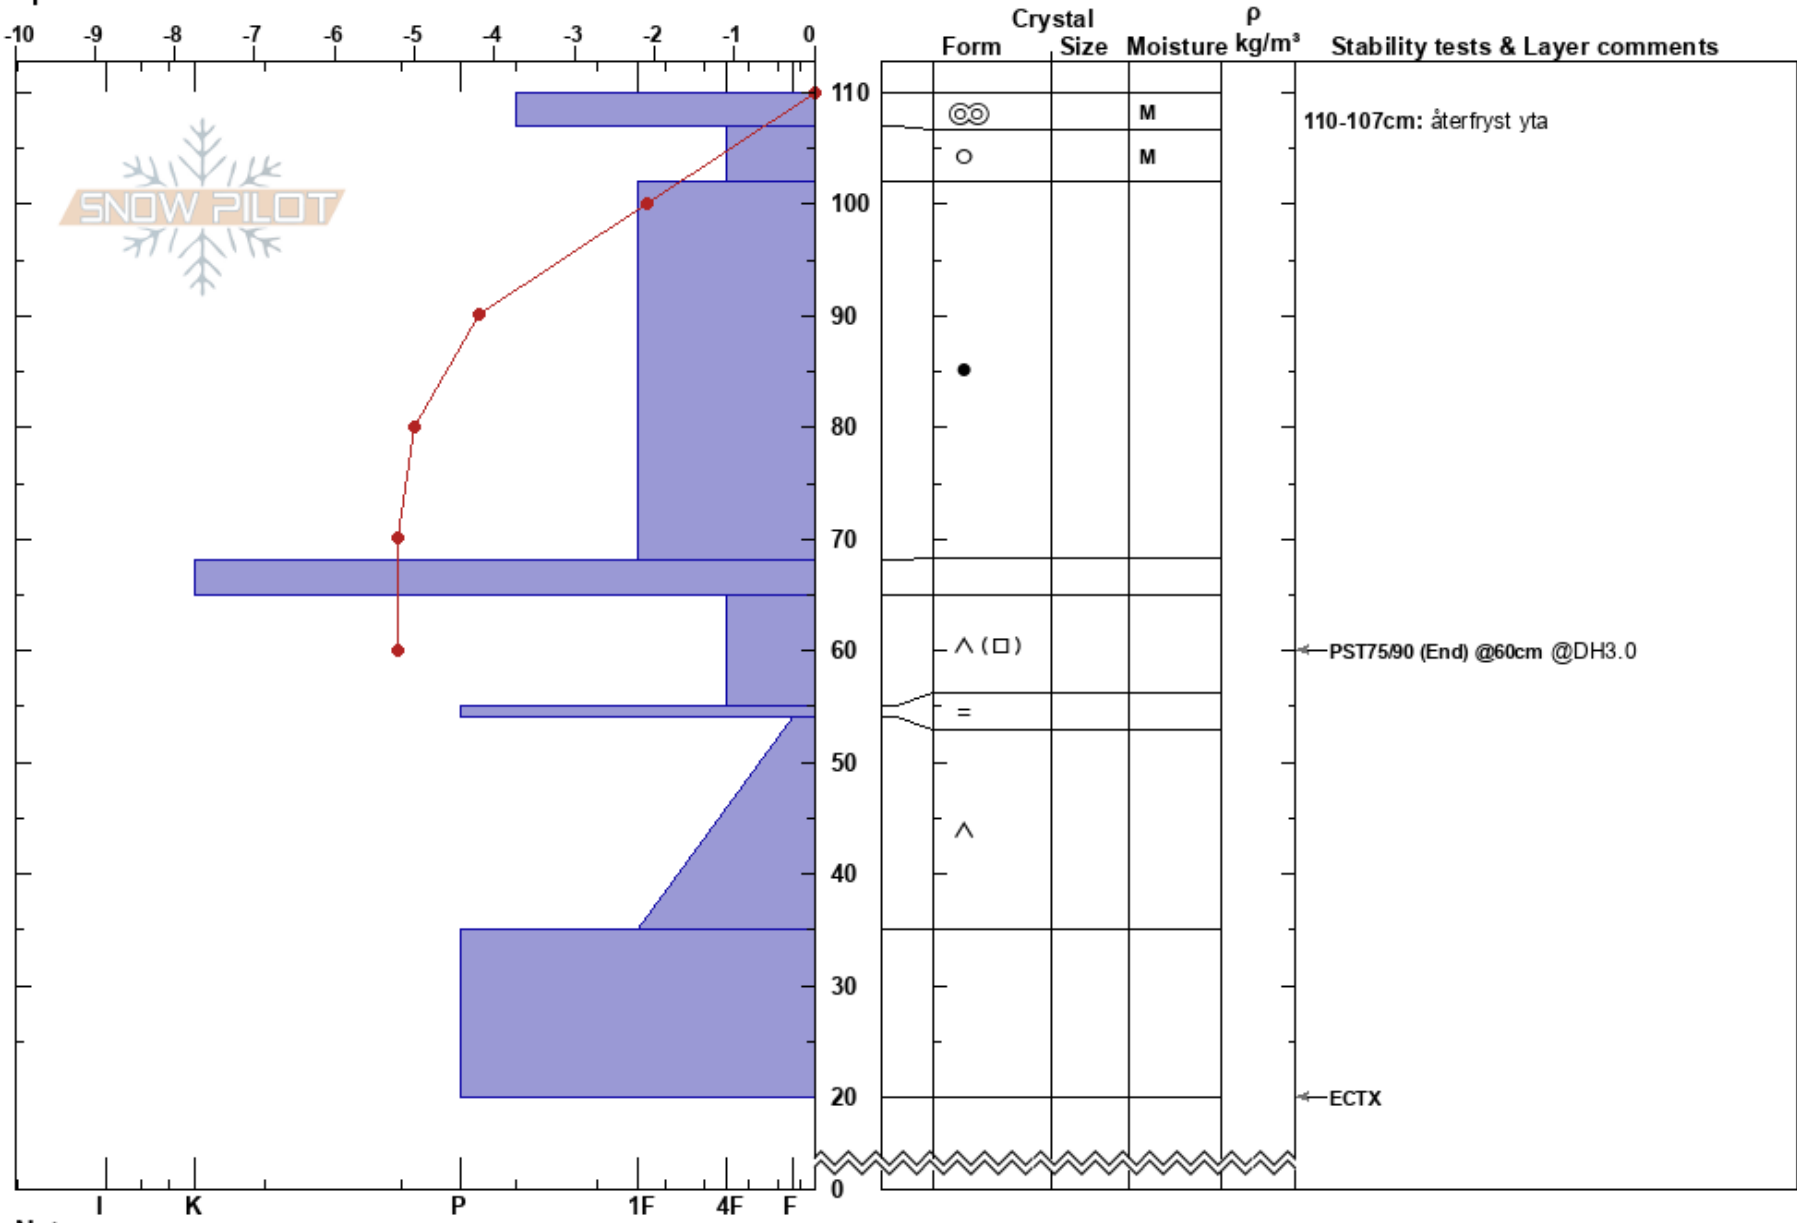

Storsola
 Sylarna
 Sweden
 Elevation: 1660 m
 Aspect: E
 Specifics:

Karin Trolin
 09/04/2024 - 12:00
 Co-ord: 62.99945N, 12.23407E
 Slope Angle: 37°
 Wind Loading: no

Stability:
 Air Temperature: 0.5°C
 Sky Cover: SCT
 Precipitation: NO
 Wind: W Moderate

HS:110
 PF:10
 110-107cm: återfrost yta

Notes: