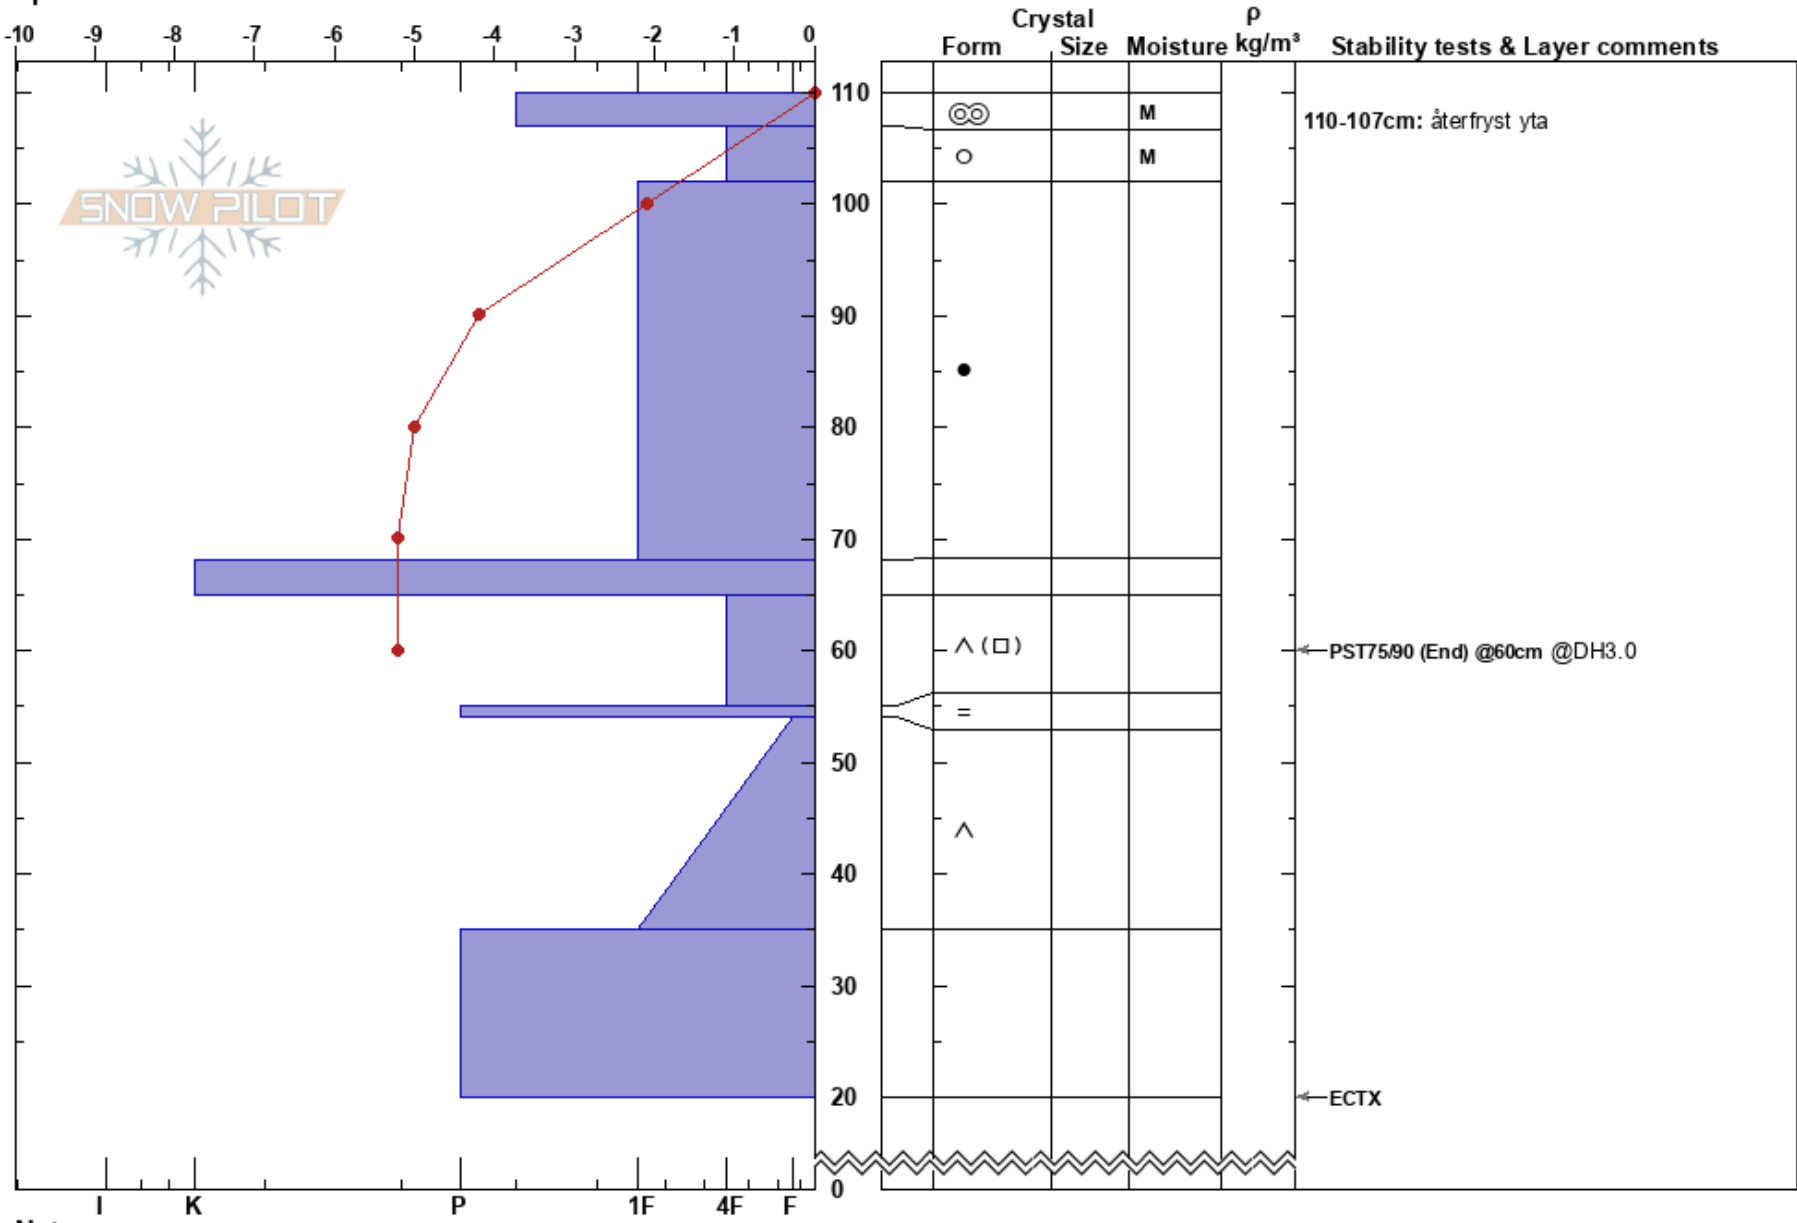

Storsola  
 Sylarna  
 Sweden  
 Elevation: 1660 m  
 Aspect: E  
 Specifics:

Karin Trolin  
 09/04/2024 - 12:00  
 Co-ord: 62.99945N, 12.23407E  
 Slope Angle: 37°  
 Wind Loading: no

Stability:  
 Air Temperature: 0.5°C  
 Sky Cover: SCT  
 Precipitation: NO  
 Wind: W Moderate

HS:110  
 PF:10  
 110-107cm: återfrost yta

Notes: