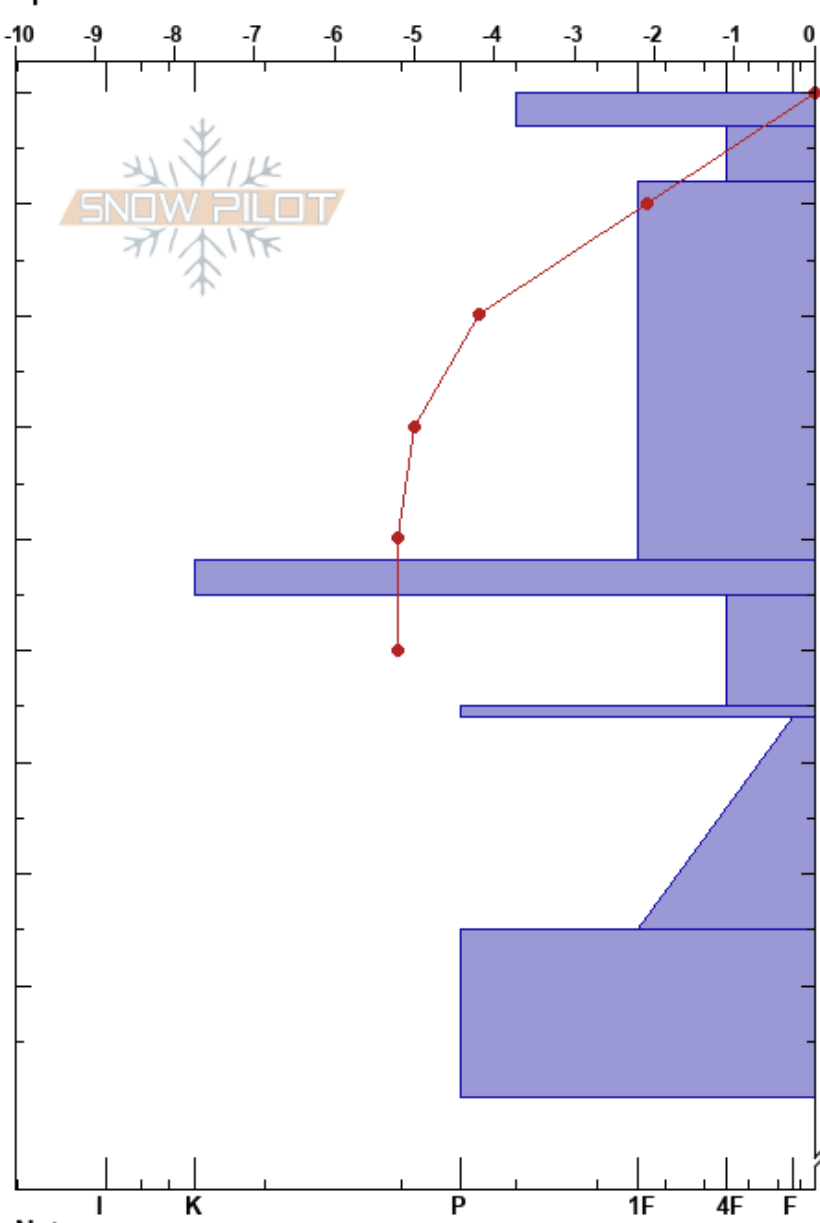

Storsola  
 Sylarna  
 Sweden  
 Elevation: 1660 m  
 Aspect: E  
 Specifics:

Karin Trolin  
 09/04/2024 - 12:00  
 Co-ord: 62.99945N, 12.23407E  
 Slope Angle: 37°  
 Wind Loading: no

Stability:  
 Air Temperature: 0.5°C  
 Sky Cover: SCT  
 Precipitation: NO  
 Wind: W Moderate

HS:110  
 PF:10  
 110-107cm: återfrost yta

Height (cm)	Crystal		Moisture	$\rho$ kg/m <sup>3</sup>	Stability tests & Layer comments
	Form	Size			
110					
107-110	⊙		M		110-107cm: återfrost yta
105-107	○		M		
100					
90					
85	●				
80					
70					
65					
60	^ (□)				← PST75/90 (End) @60cm @DH3.0
55	=				
50					
45	^				
40					
30					
20					← ECTX
0					