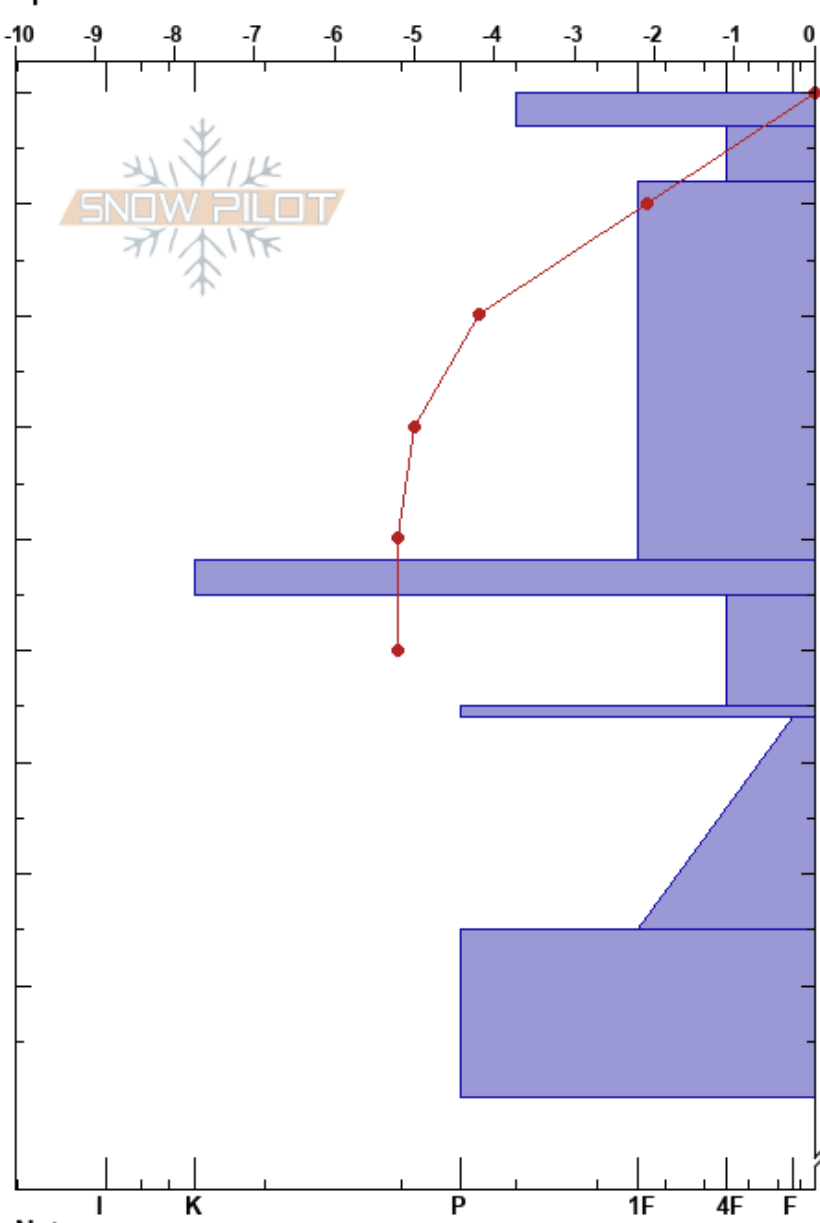

Storsola
 Sylarna
 Sweden
 Elevation: 1660 m
 Aspect: E
 Specifics:

Karin Trolin
 09/04/2024 - 12:00
 Co-ord: 62.99945N, 12.23407E
 Slope Angle: 37°
 Wind Loading: no

Stability:
 Air Temperature: 0.5°C
 Sky Cover: SCT
 Precipitation: NO
 Wind: W Moderate

HS:110
 PF:10
 110-107cm: återfrost yta

Height (cm)	Crystal		Moisture	ρ kg/m ³	Stability tests & Layer comments
	Form	Size			
110					
110-107	⊙		M		110-107cm: återfrost yta
107-100	○		M		
100-90					
90-80					
80-70					
70-68					
68-60					
60	^ (□)				← PST75/90 (End) @60cm @DH3.0
60-55	=				
55-50					
50-40	^				
40-30					
30-20					
20					← ECTX
0					