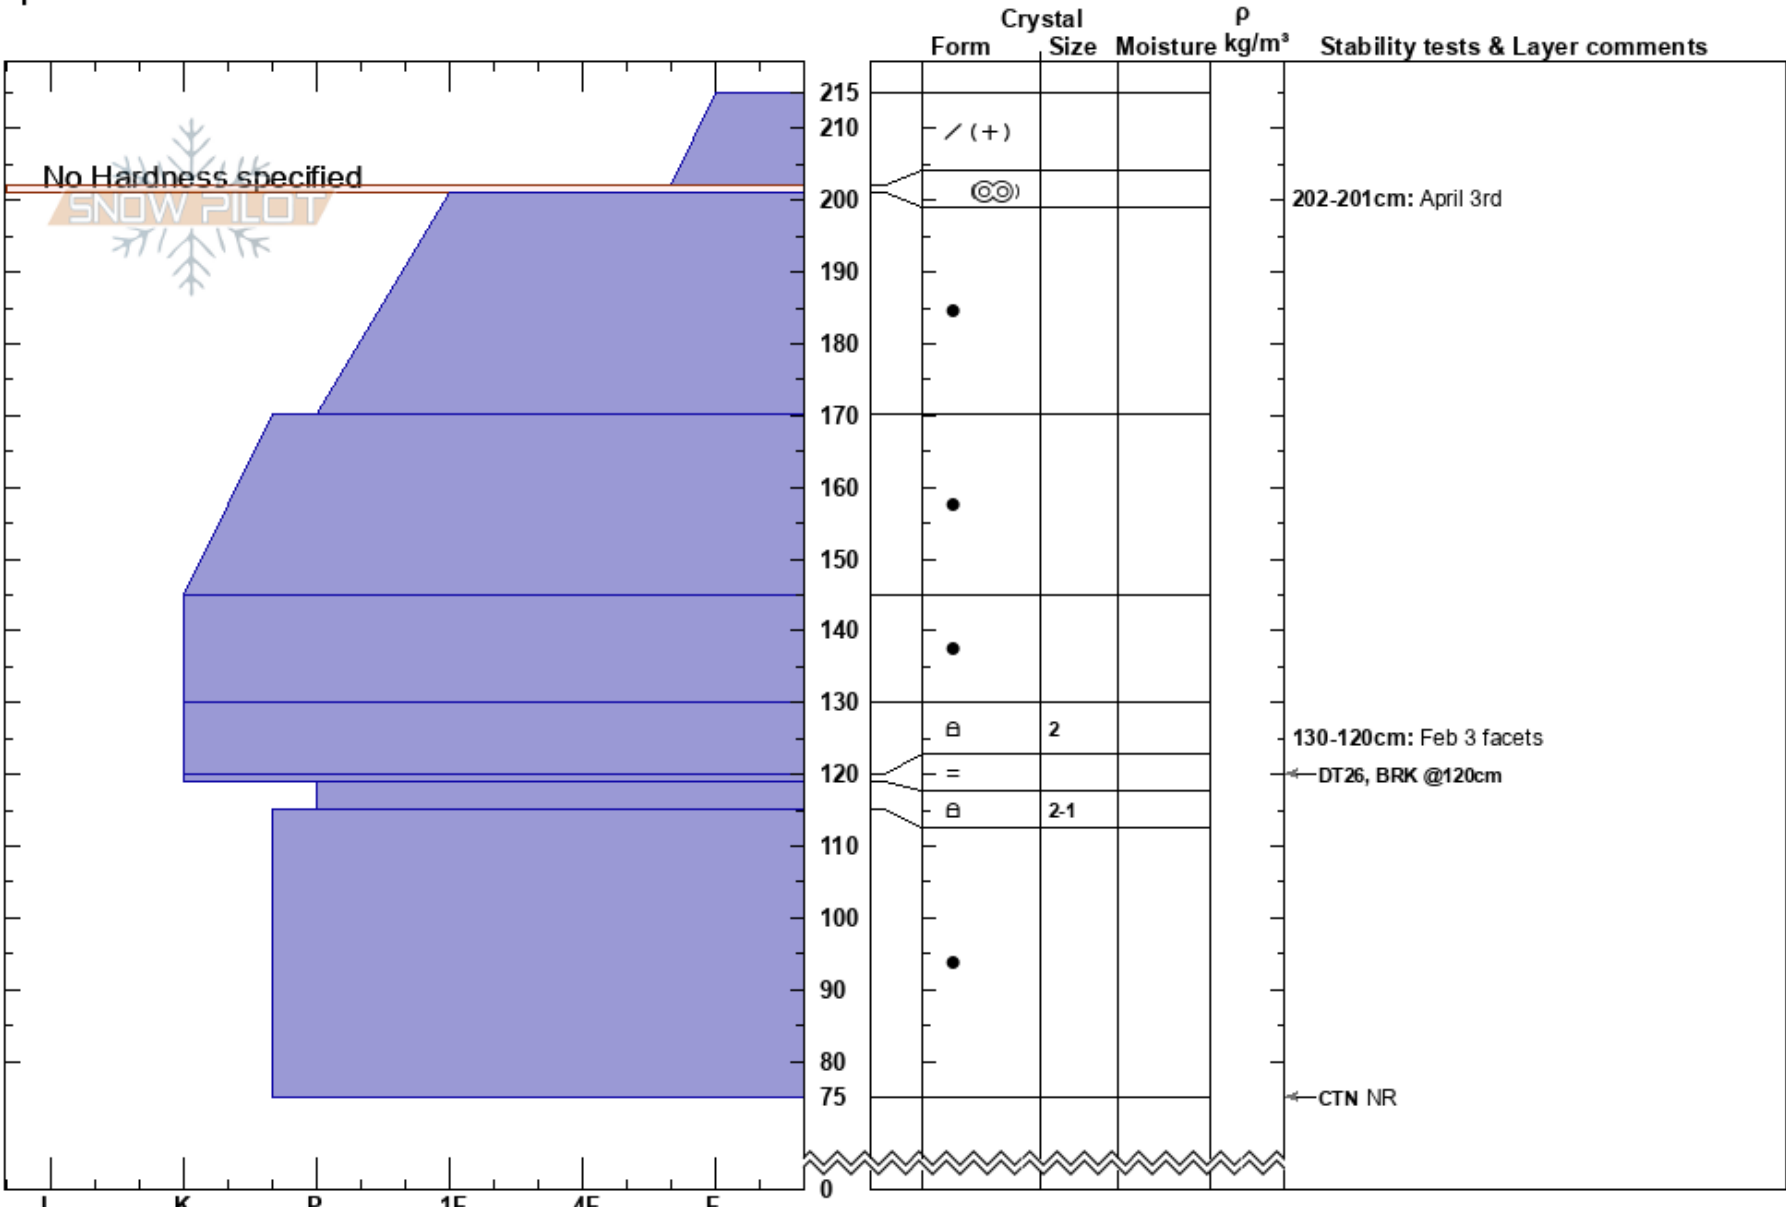

Black Forest Reg
 Purcell
 BC
 Elevation: 2350 m
 Aspect: 245°
 Specifics:

Amy McDonald
 08/04/2024 - 14:30
 Co-ord:
 Slope Angle: 25°
 Wind Loading:

Stability:
 Air Temperature: -2°C
 Sky Cover: OVC
 Precipitation: S-1
 Wind: SW Light Breeze

HS:215
 Layer Notes:
 202-201cm: April 3rd
 130-120cm: Feb 3 facets
 130-120cm: Problematic layer

Notes: Just off landing in not in a ski run.