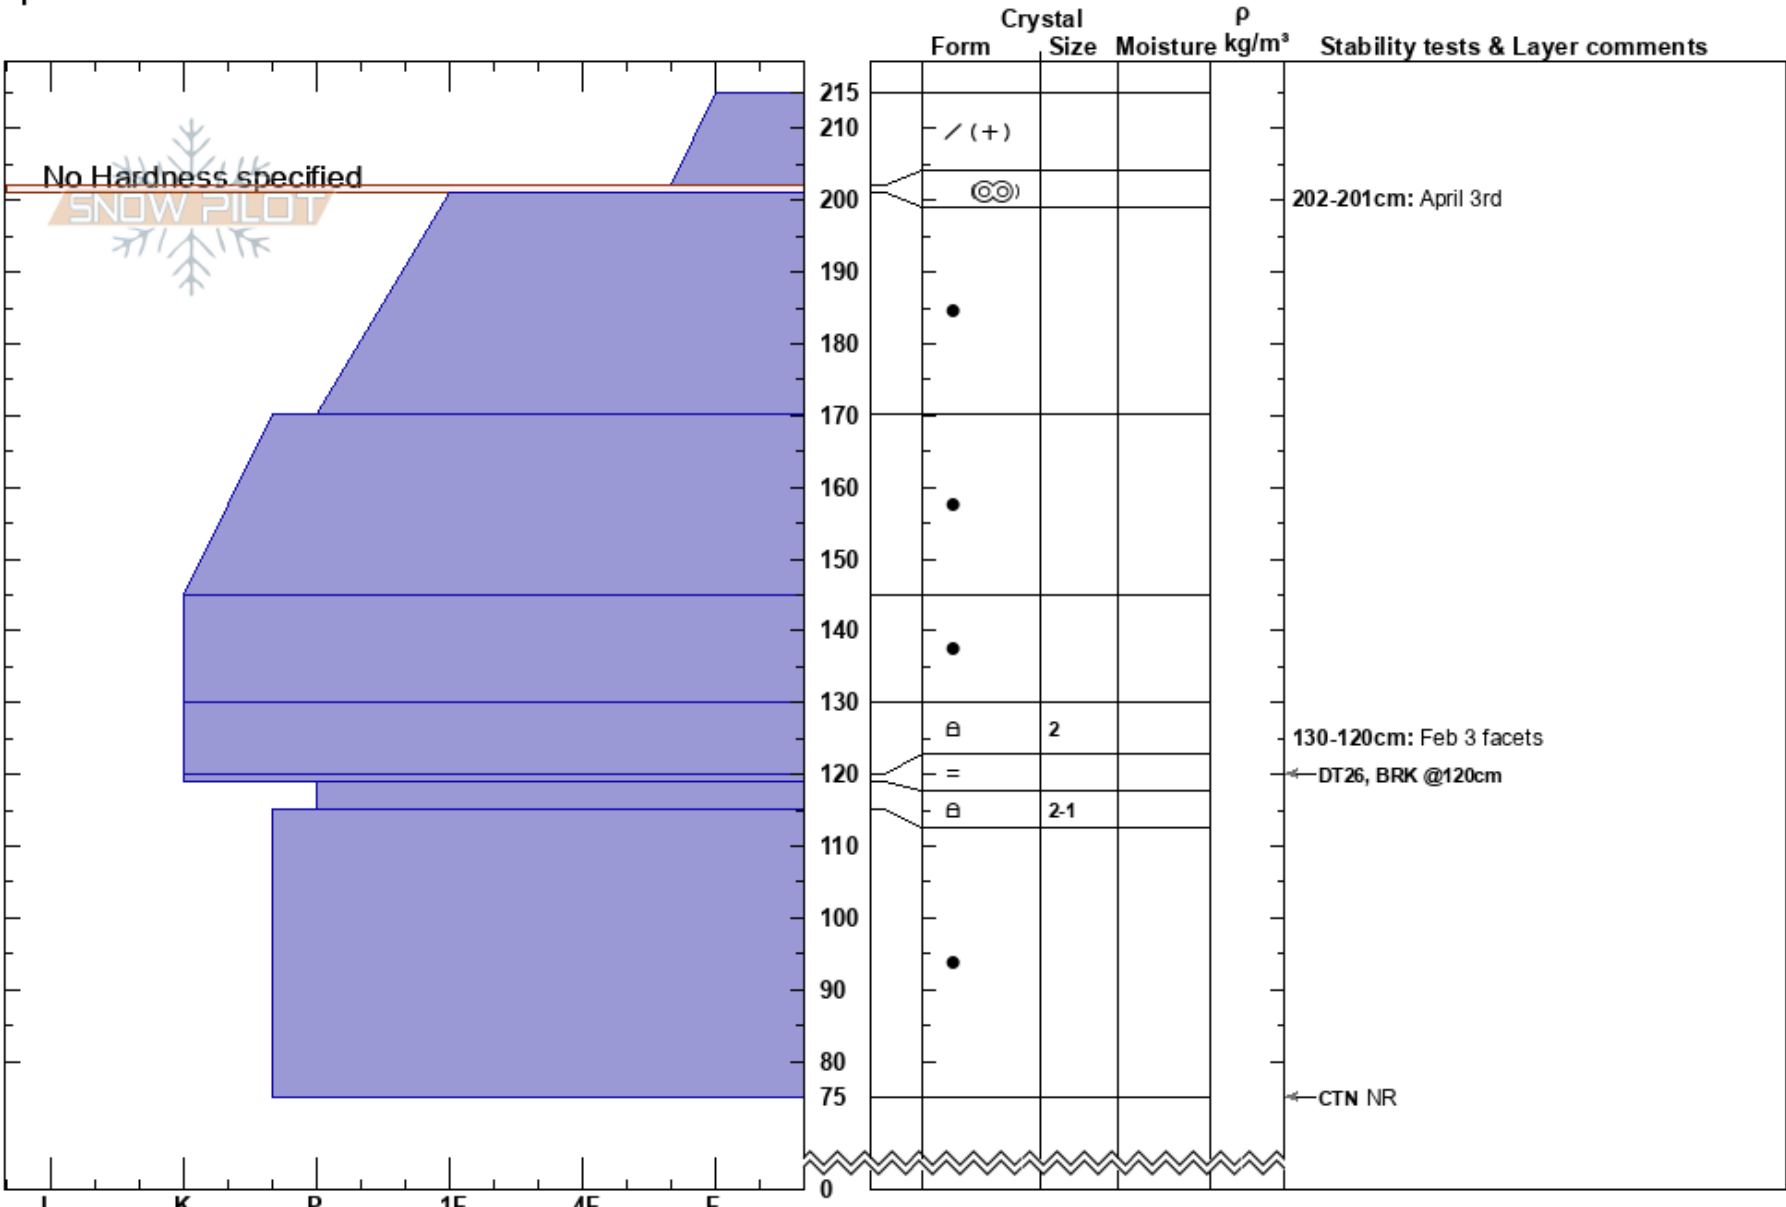

Black Forest Reg  
 Purcell  
 BC  
 Elevation: 2350 m  
 Aspect: 245°  
 Specifics:

Amy McDonald  
 08/04/2024 - 14:30  
 Co-ord:  
 Slope Angle: 25°  
 Wind Loading:

Stability:  
 Air Temperature: -2°C  
 Sky Cover: OVC  
 Precipitation: S-1  
 Wind: SW Light Breeze

HS:215  
 Layer Notes:  
 202-201cm: April 3rd  
 130-120cm: Feb 3 facets  
 130-120cm: Problematic layer

Notes: Just off landing in not in a ski run.