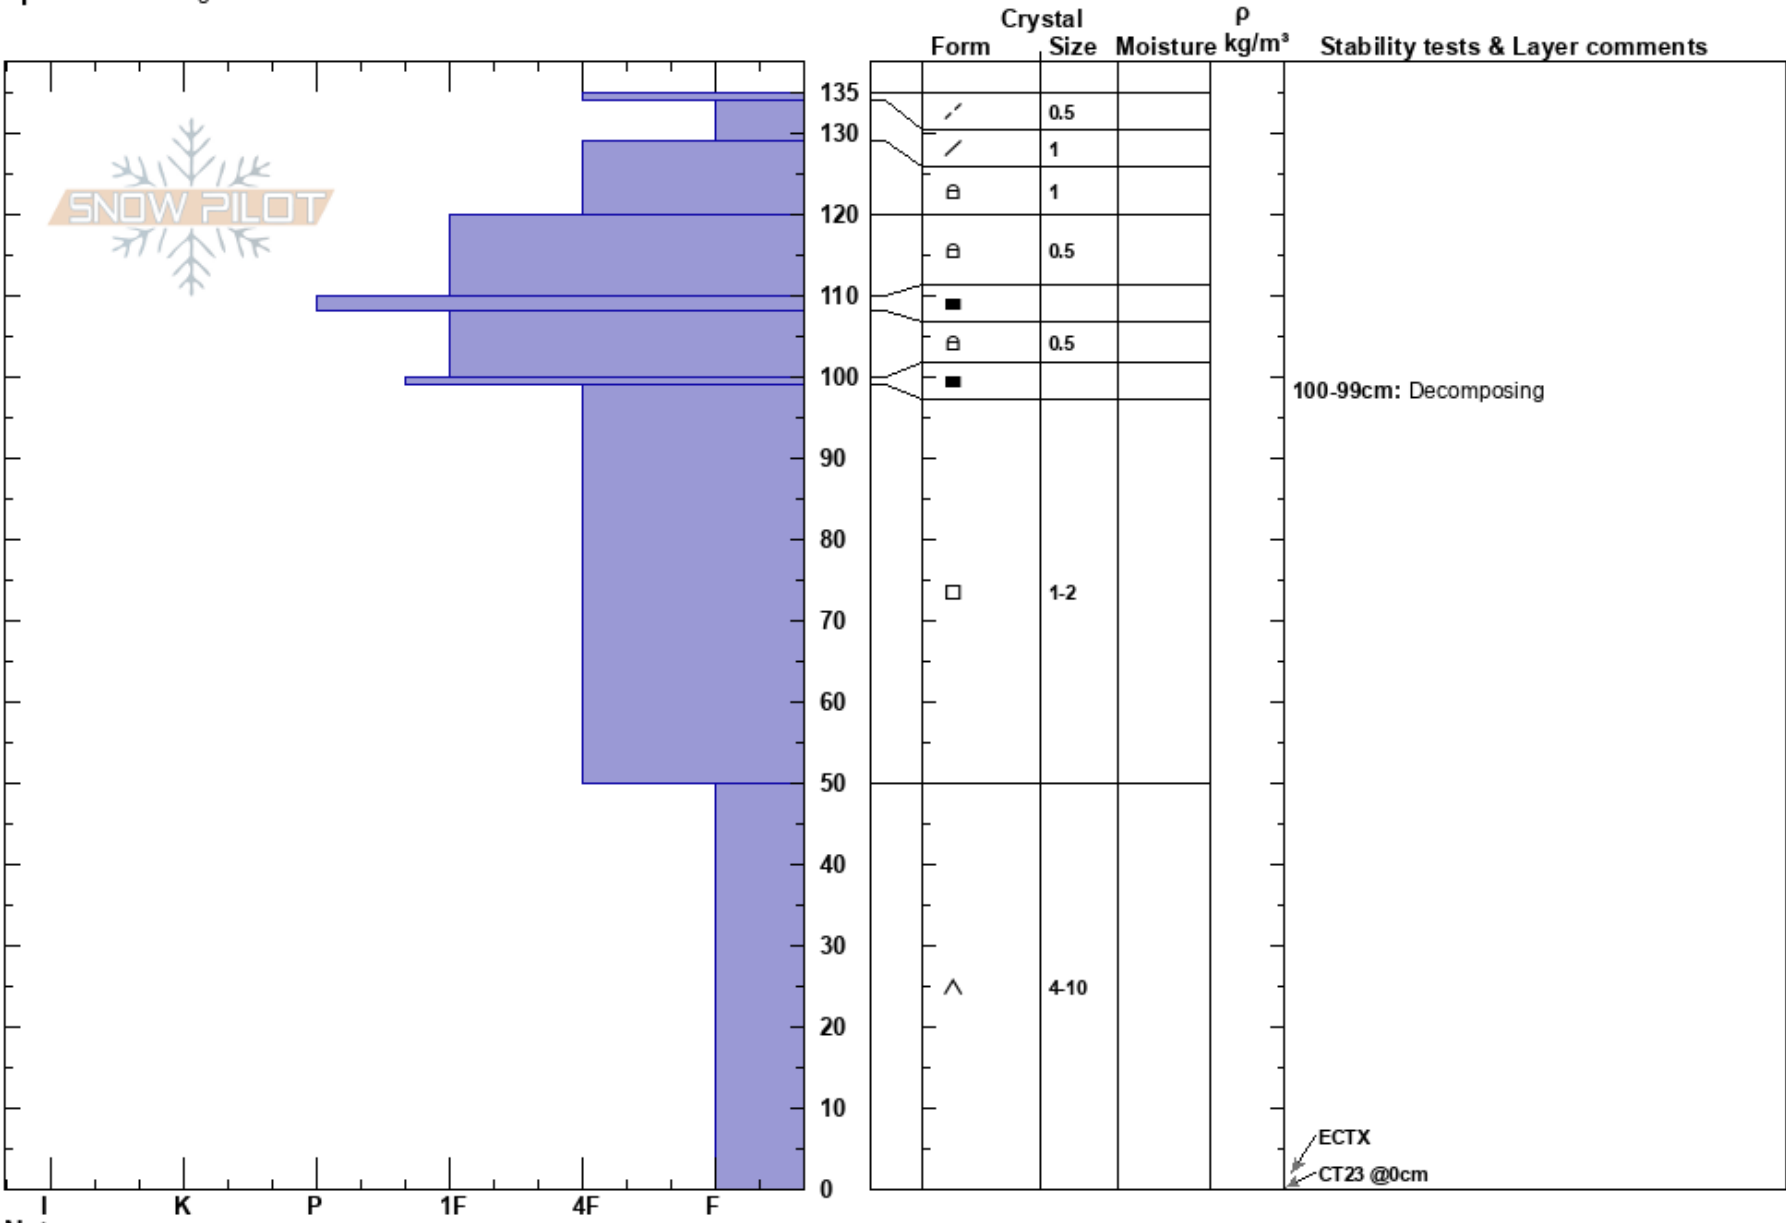

Herr Pruner tom turk
 Arapahoe Basin Ski Area 04/08/2024 - 11:40am
 CO Co-ord: 39.62621N, -105.86894W
 Elevation: 12190 ft Slope Angle: 39°
 Aspect: 45° Wind Loading: previous
 Specifics: Pit dug in a Ski Area

Stability: HS:135
 Air Temperature: PF:10 100-99cm: Decomposing
 Sky Cover: FEW PS:5 50-0cm: Problematic layer
 Precipitation: NO
 Wind: W Light Breeze

ECTX
 CT23 @0cm