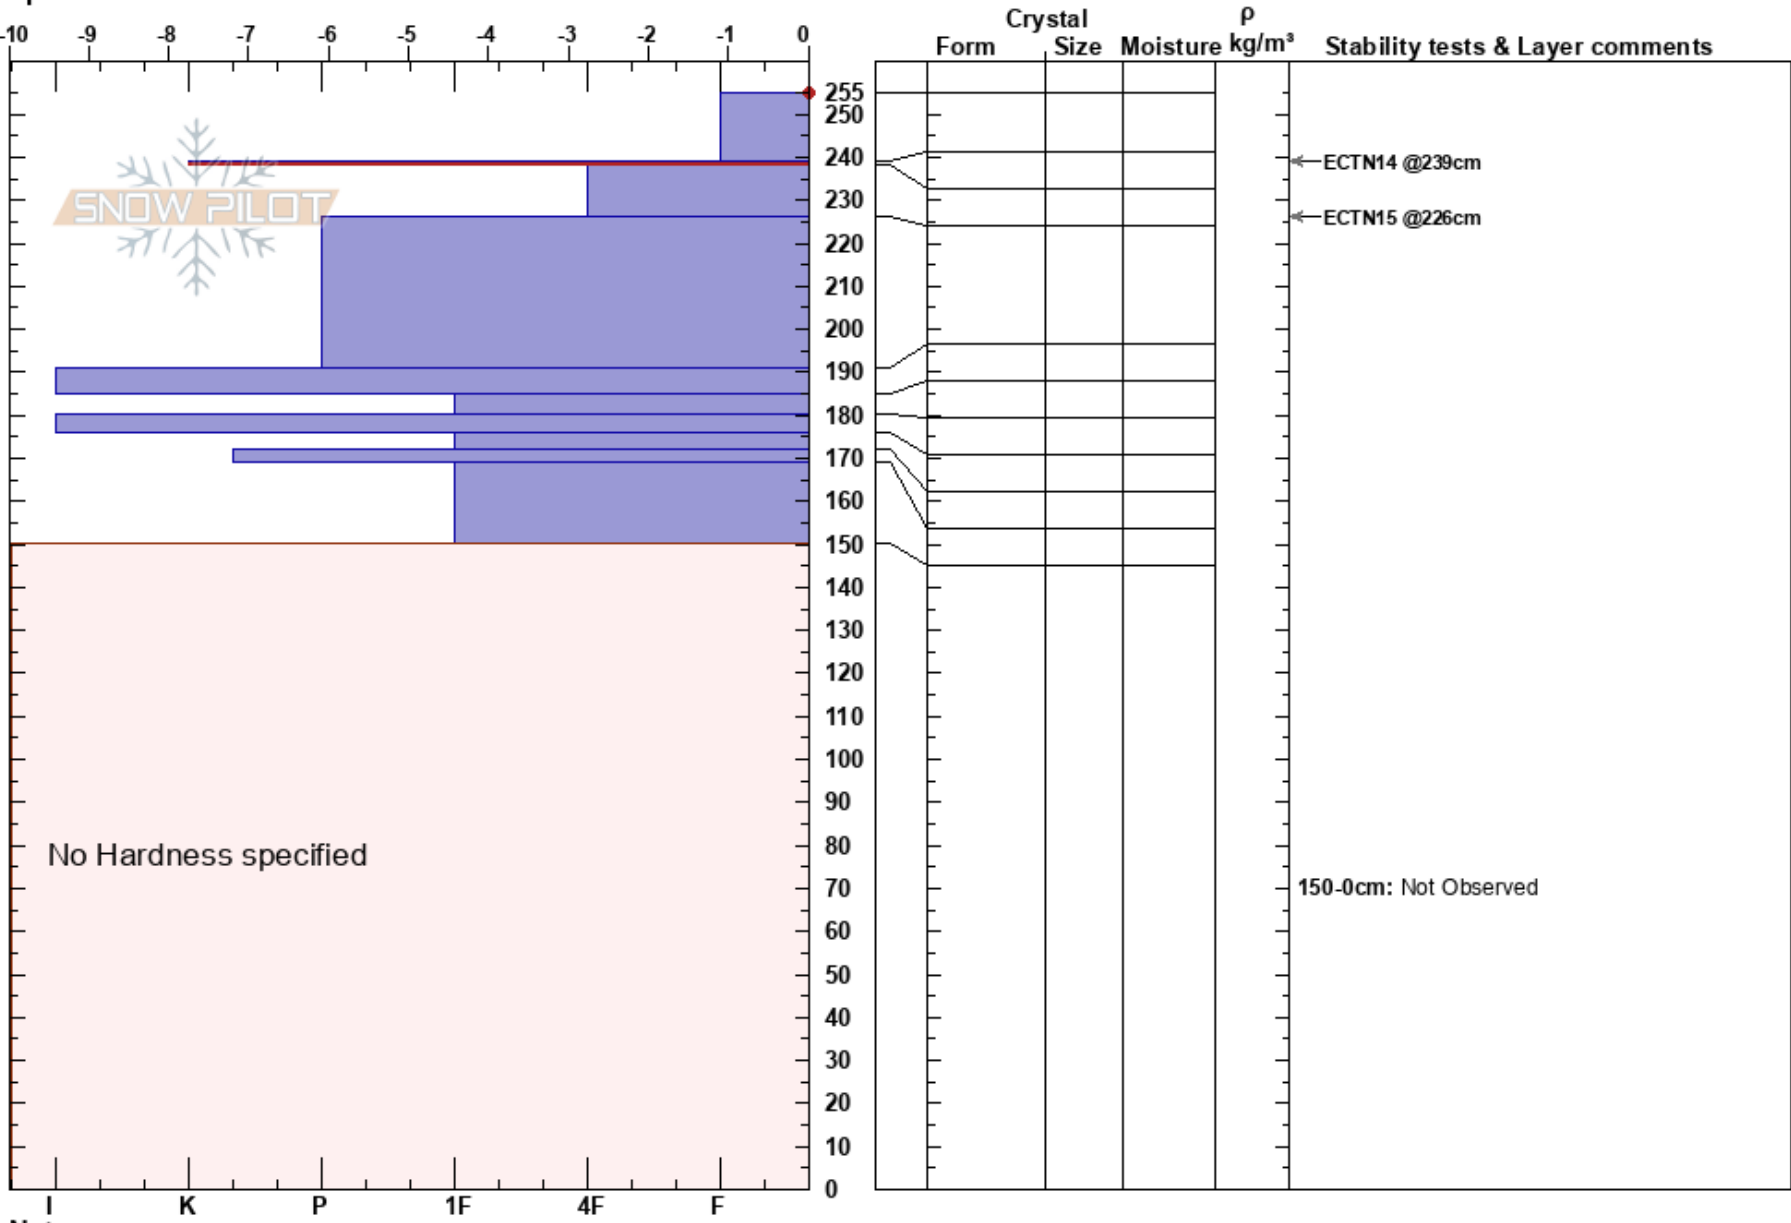

SCSAC Snowpack Study Allen Gimet
 San Gabriel Mountains 04/06/2024 - 12:03pm
 CA Co-ord: 34.36139N, -117.77250W
 Elevation: 2764 m Slope Angle: 32°
 Aspect: 22° Wind Loading: previous
 Specifics:

Stability: HS:255
 Air Temperature: -2°C PF:25
 Sky Cover: OVC 239-238cm: Problematic layer
 Precipitation: NO 150-0cm: Not Observed
 Wind: N Light Breeze

Notes: