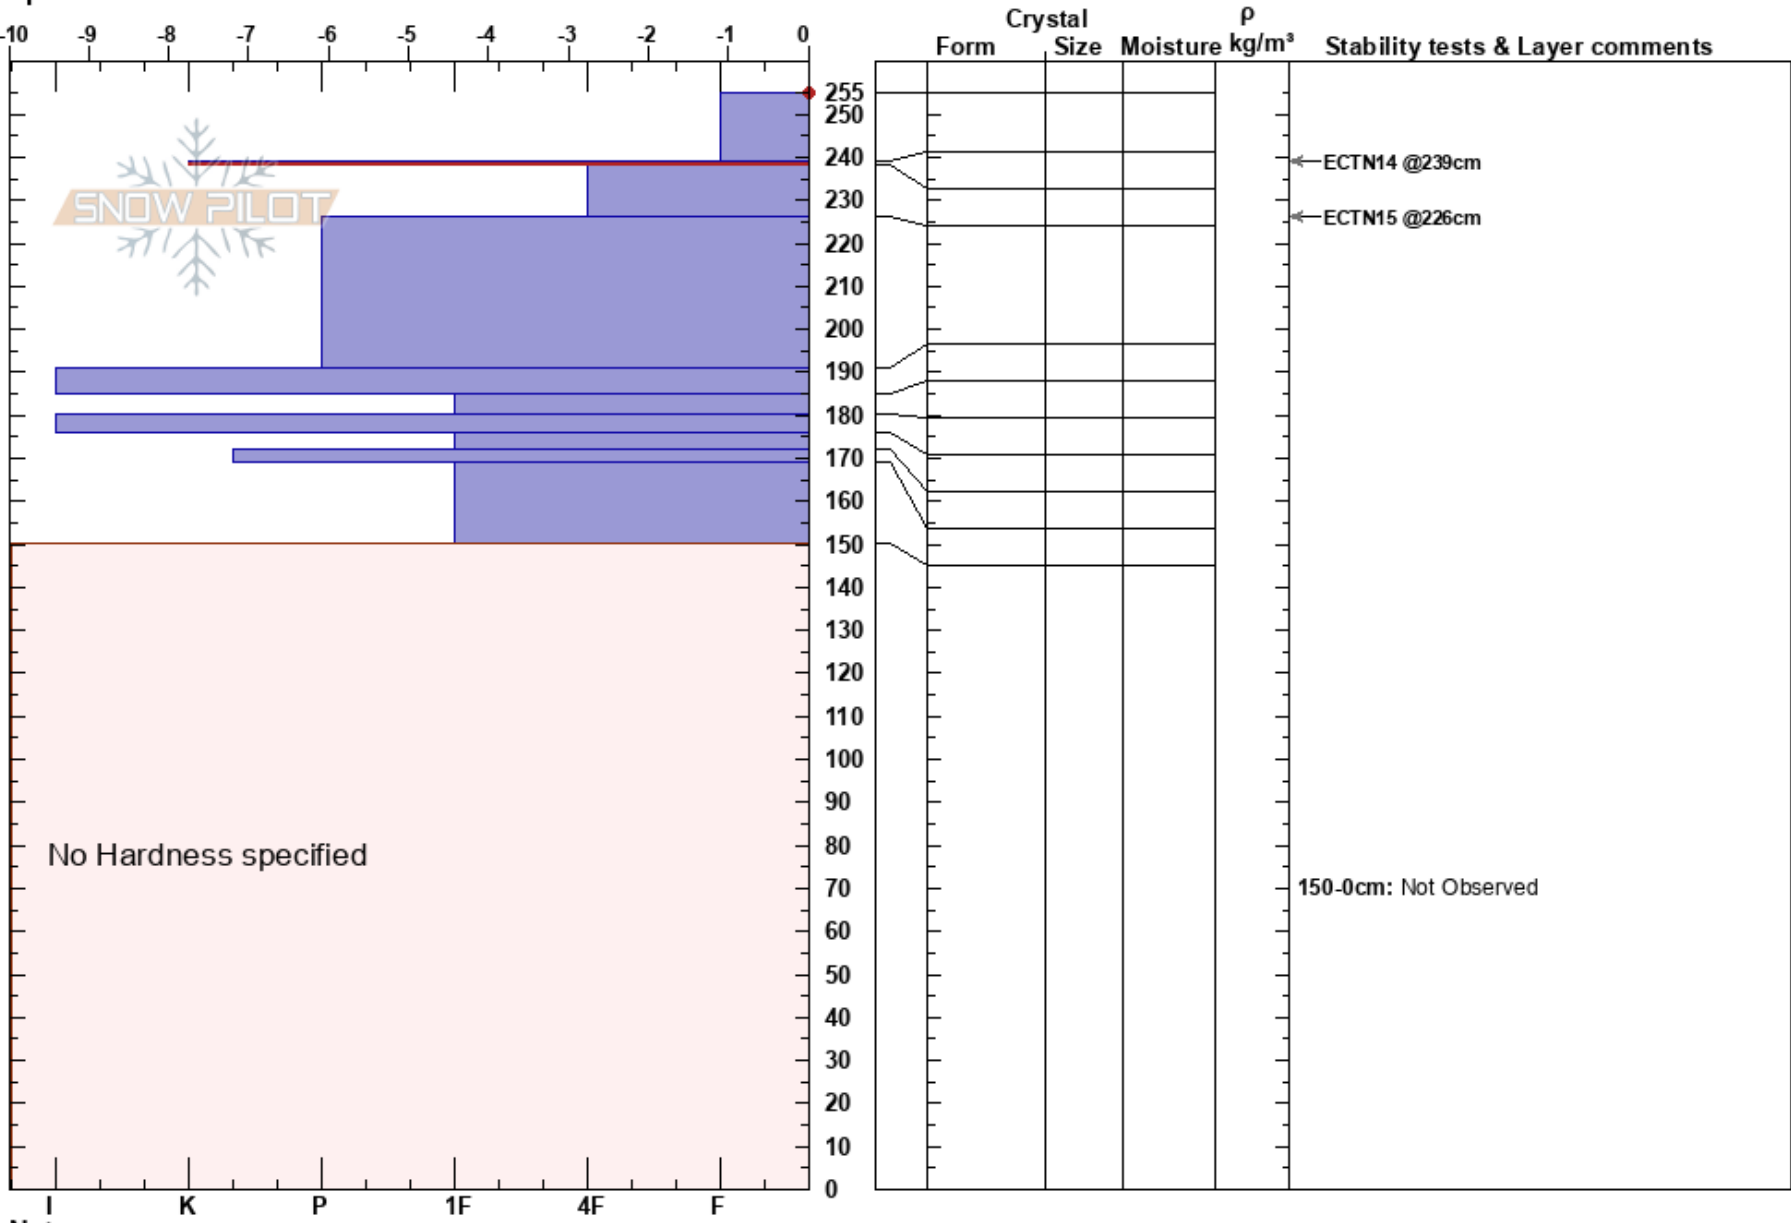

SCSAC Snowpack Study Allen Gimet  
 San Gabriel Mountains 04/06/2024 - 12:03pm  
 CA Co-ord: 34.36139N, -117.77250W  
 Elevation: 2764 m Slope Angle: 32°  
 Aspect: 22° Wind Loading: previous  
 Specifics:

Stability: HS:255  
 Air Temperature: -2°C PF:25  
 Sky Cover: OVC 239-238cm: Problematic layer  
 Precipitation: NO 150-0cm: Not Observed  
 Wind: N Light Breeze

Notes: