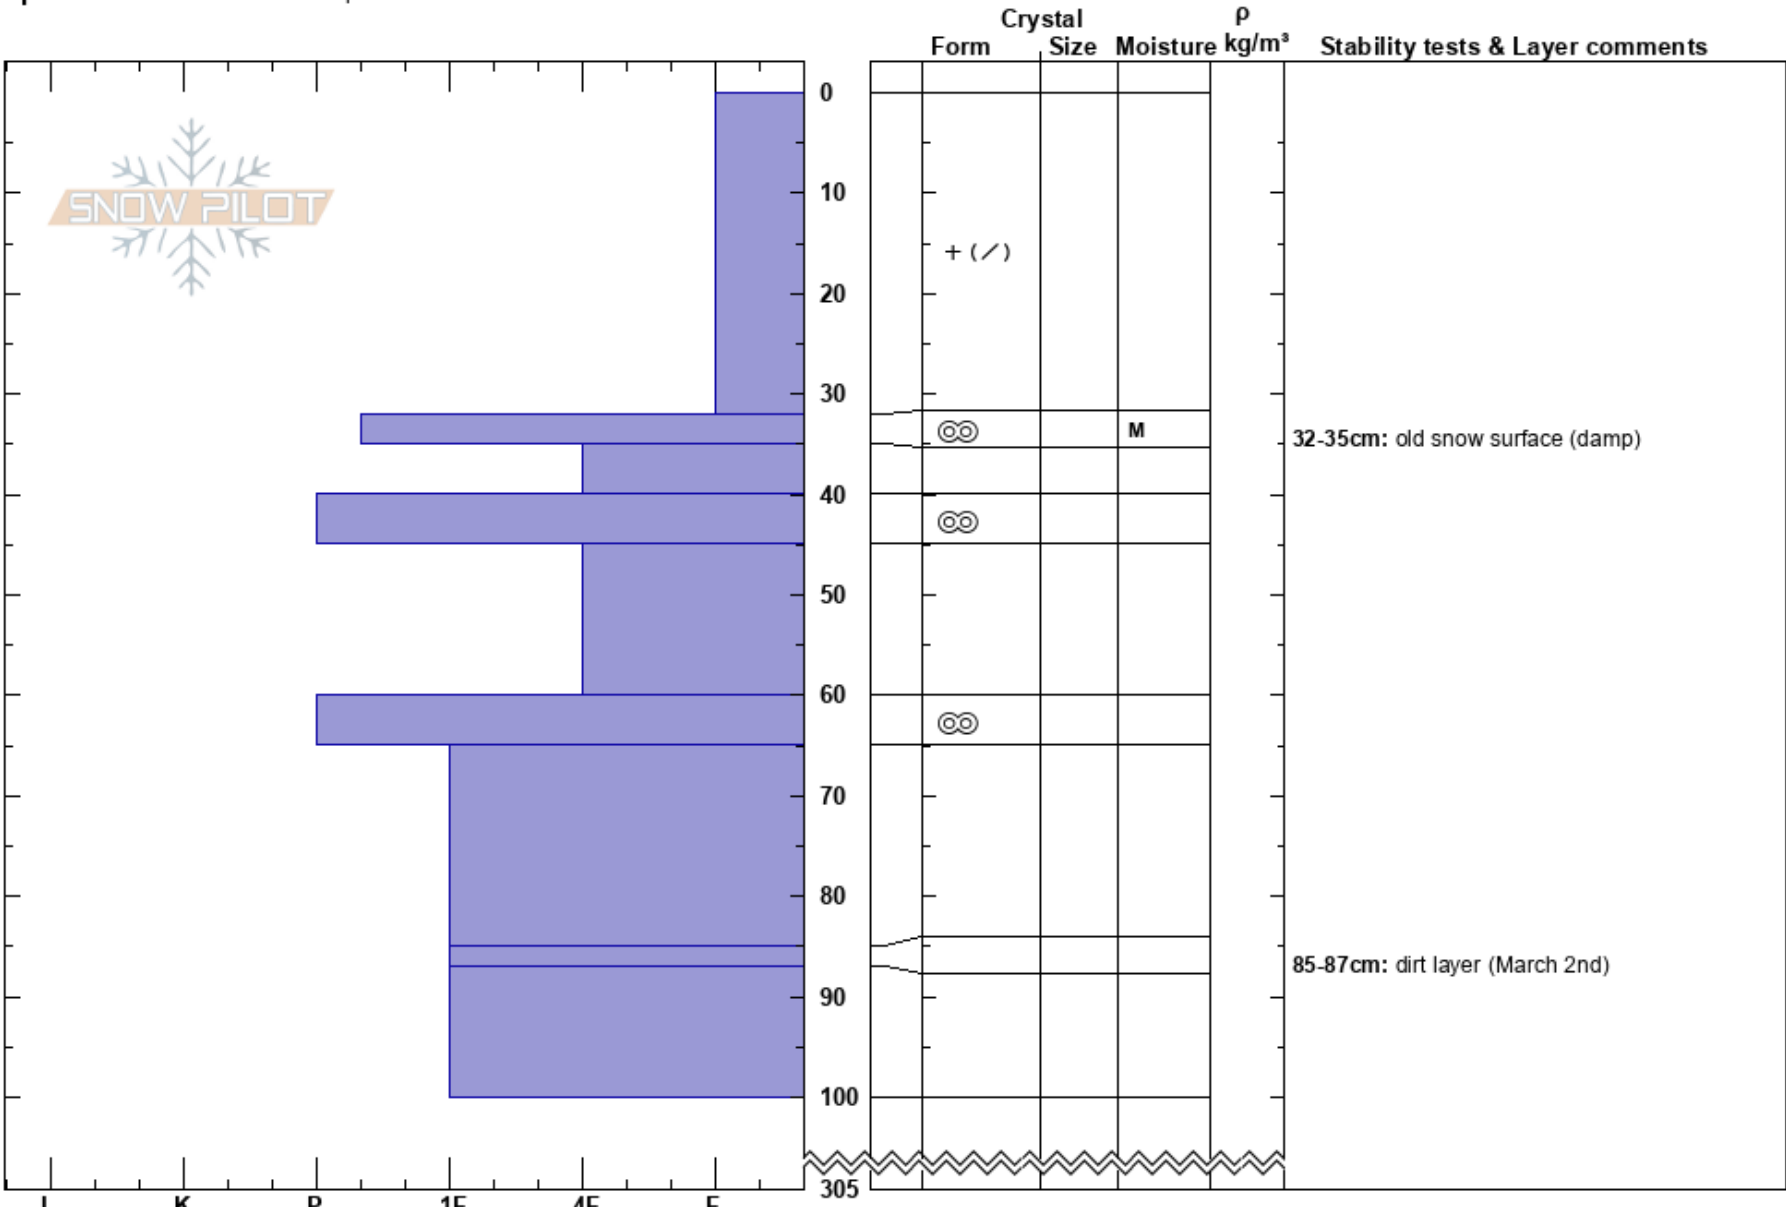

Ant Knolls NE 8610'
 Southern Wasatch
 UT
Elevation: 8610 ft
Aspect: 56°
Specifics: We snowmobiled slope

Dave Kelly
 04/07/2024 - 11:00am
Co-ord: 40.55530N, -111.56628W
Slope Angle: 33°
Wind Loading:

Stability: Good
Air Temperature:
Sky Cover: BKN
Precipitation: S-1
Wind: NE Light Breeze

HS:305
Layer Notes:
 0-32cm: Problematic layer
 32-35cm: old snow surface (damp)
 85-87cm: dirt layer (March 2nd)

Notes: