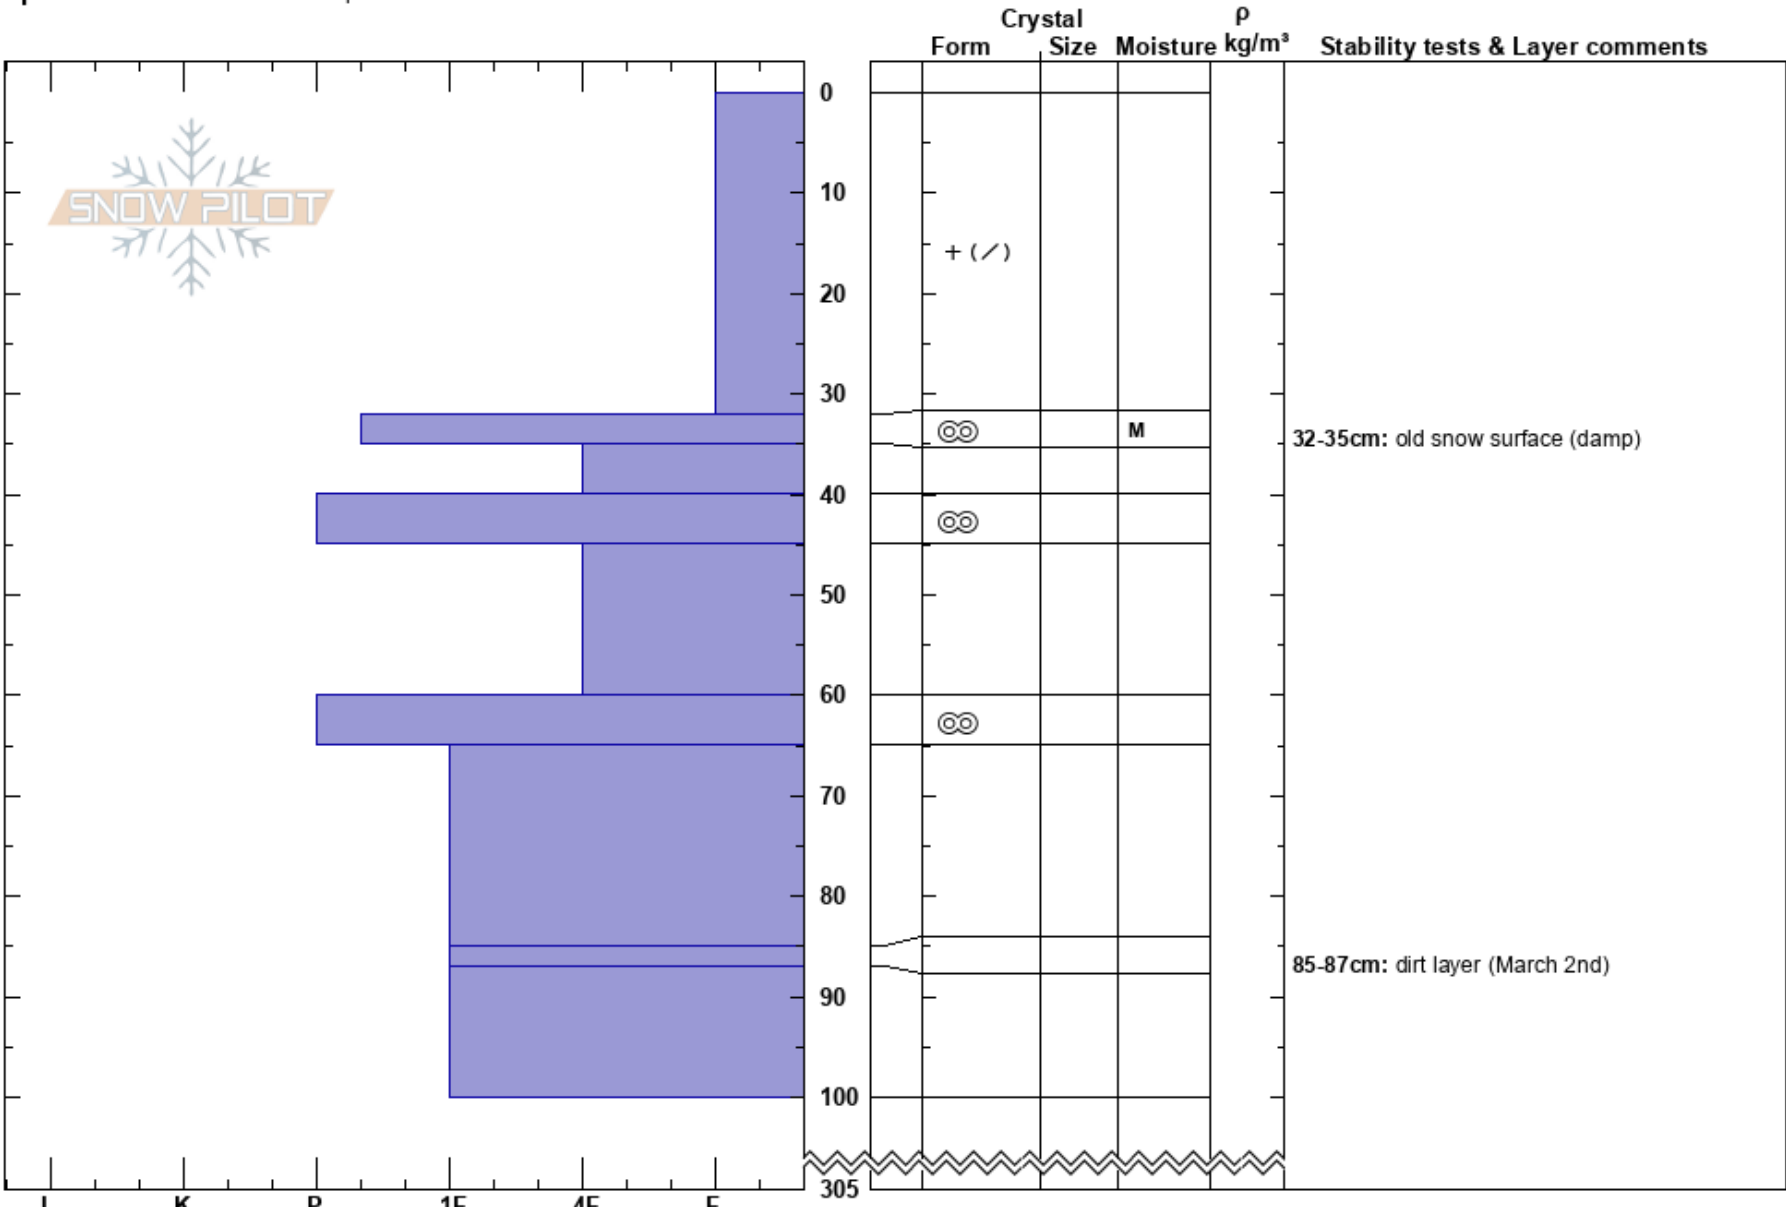

Ant Knolls NE 8610'
 Southern Wasatch
 UT
Elevation: 8610 ft
Aspect: 56°
Specifics: We snowmobiled slope

Dave Kelly
 04/07/2024 - 11:00am
Co-ord: 40.55530N, -111.56628W
Slope Angle: 33°
Wind Loading:

Stability: Good
Air Temperature:
Sky Cover: BKN
Precipitation: S-1
Wind: NE Light Breeze

HS:305
Layer Notes:
 0-32cm: Problematic layer
 32-35cm: old snow surface (damp)
 85-87cm: dirt layer (March 2nd)

Notes:

I K P 1F 4F F 305