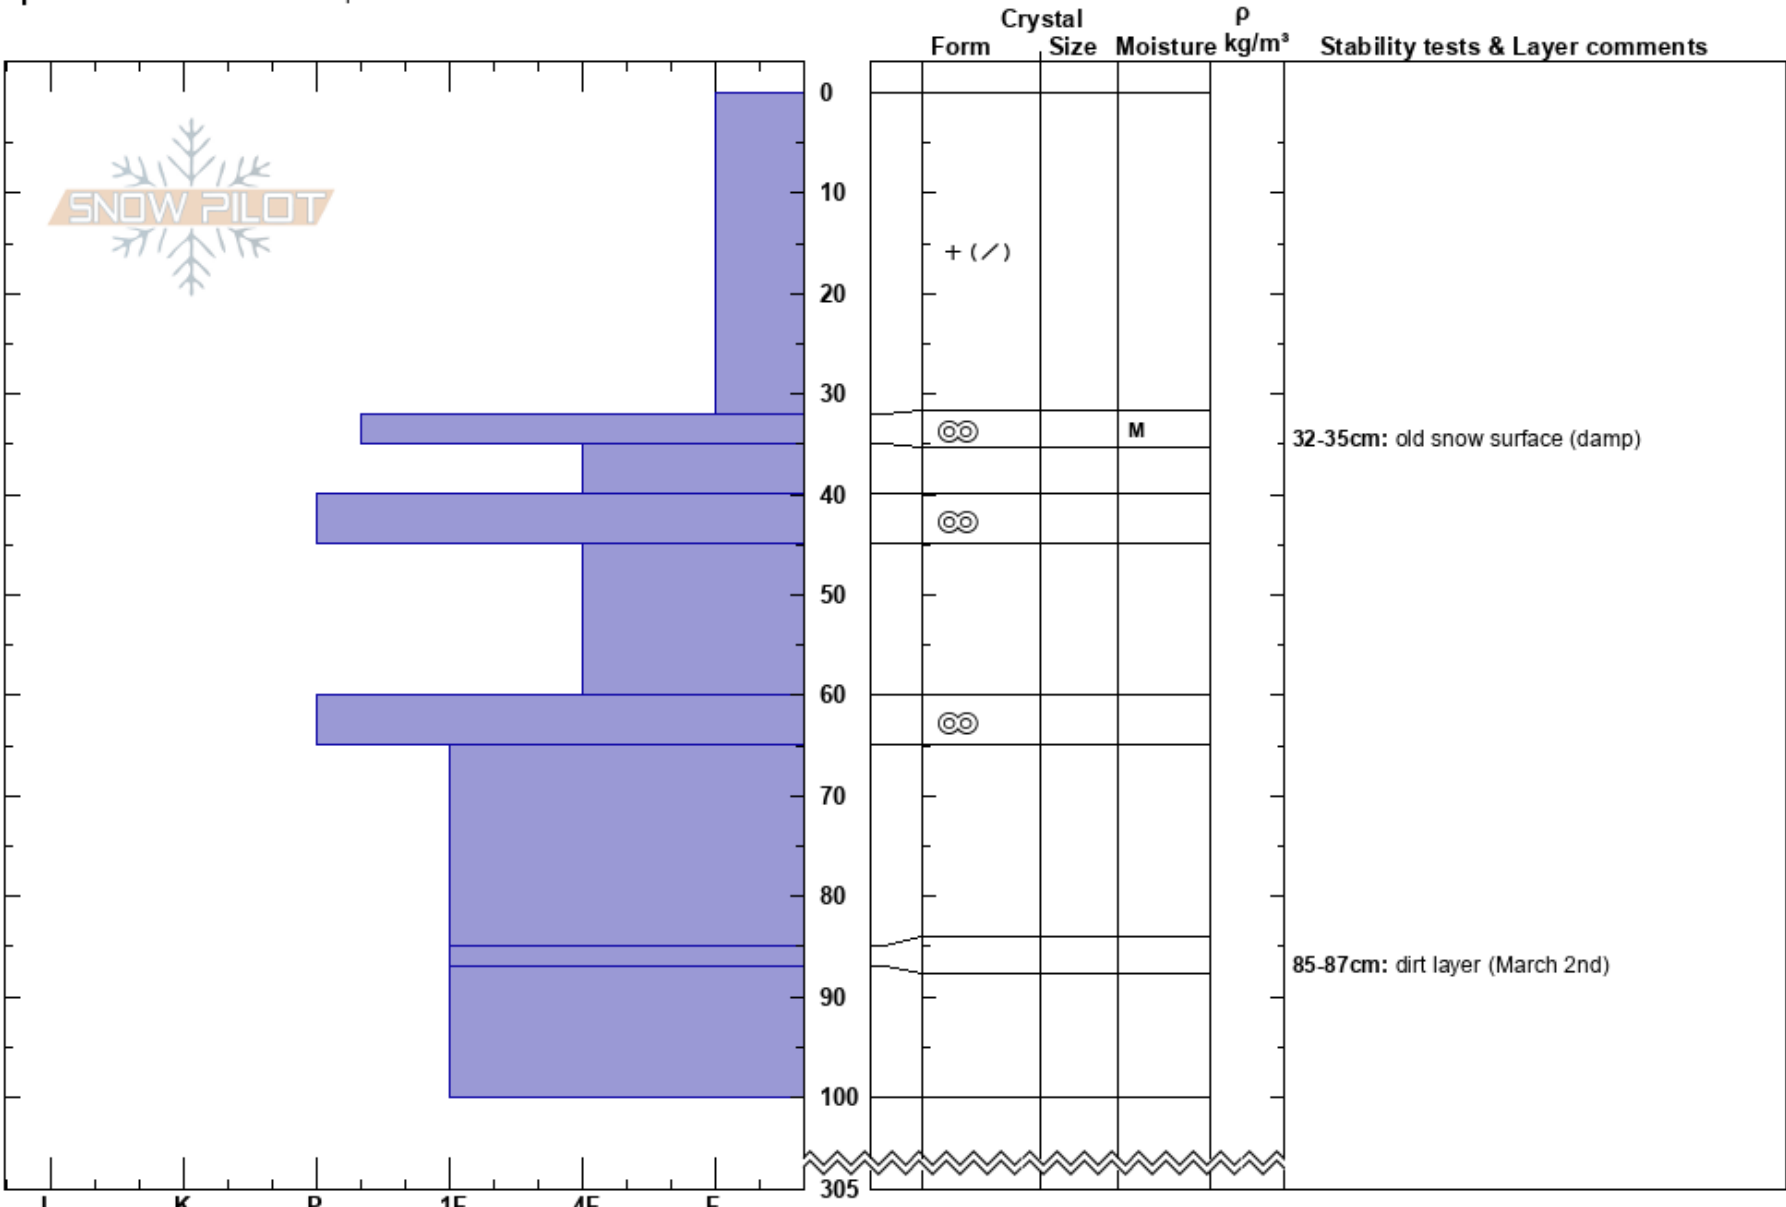

Ant Knolls NE 8610'  
 Southern Wasatch  
 UT  
**Elevation:** 8610 ft  
**Aspect:** 56°  
**Specifics:** We snowmobiled slope

Dave Kelly  
 04/07/2024 - 11:00am  
**Co-ord:** 40.55530N, -111.56628W  
**Slope Angle:** 33°  
**Wind Loading:**

**Stability:** Good  
**Air Temperature:**  
**Sky Cover:** BKN  
**Precipitation:** S-1  
**Wind:** NE Light Breeze

**HS:**305  
**Layer Notes:**  
 0-32cm: Problematic layer  
 32-35cm: old snow surface (damp)  
 85-87cm: dirt layer (March 2nd)