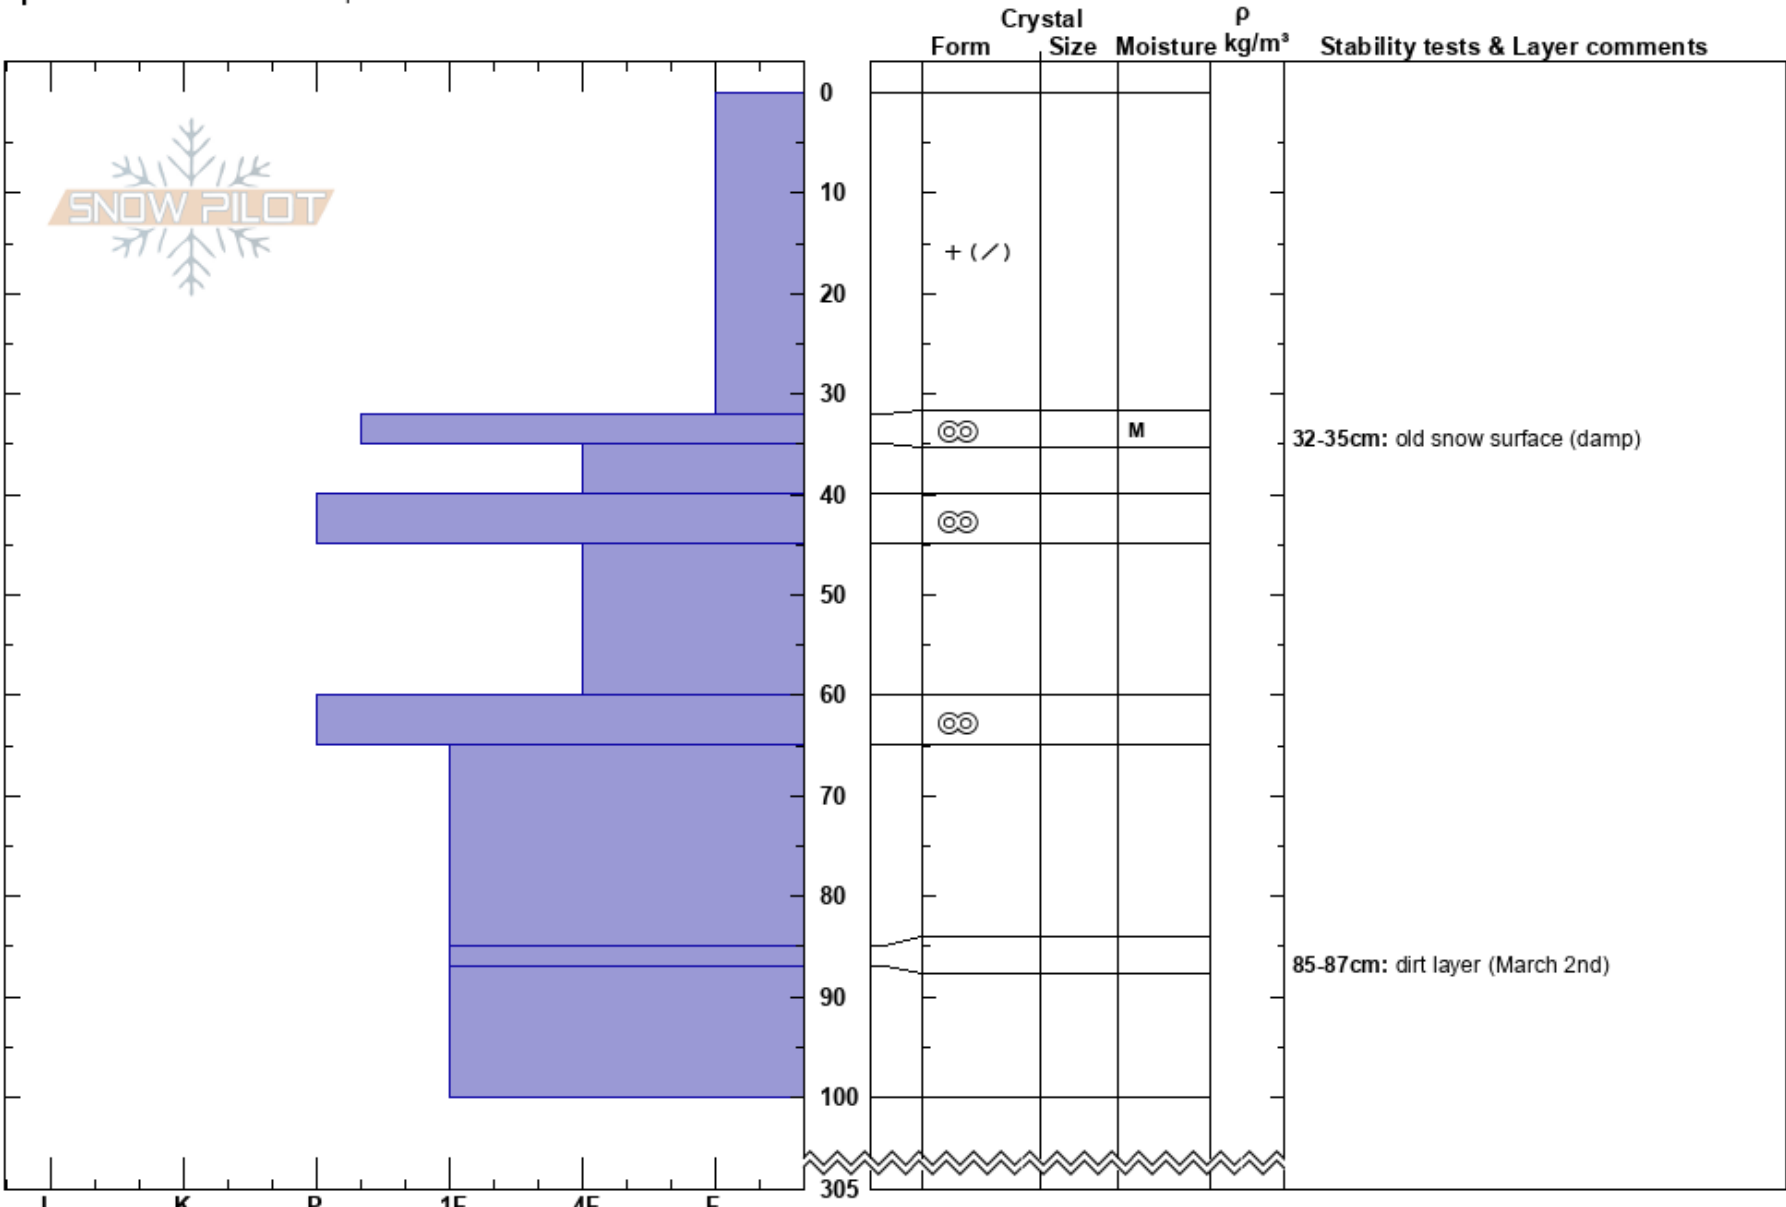

Ant Knolls NE 8610'
 Southern Wasatch
 UT
Elevation: 8610 ft
Aspect: 56°
Specifics: We snowmobiled slope

Dave Kelly
 04/07/2024 - 11:00am
Co-ord: 40.55530N, -111.56628W
Slope Angle: 33°
Wind Loading:

Stability: Good
Air Temperature:
Sky Cover: BKN
Precipitation: S-1
Wind: NE Light Breeze

HS:305
Layer Notes:
 0-32cm: Problematic layer
 32-35cm: old snow surface (damp)
 85-87cm: dirt layer (March 2nd)

Notes:

I K P 1F 4F F