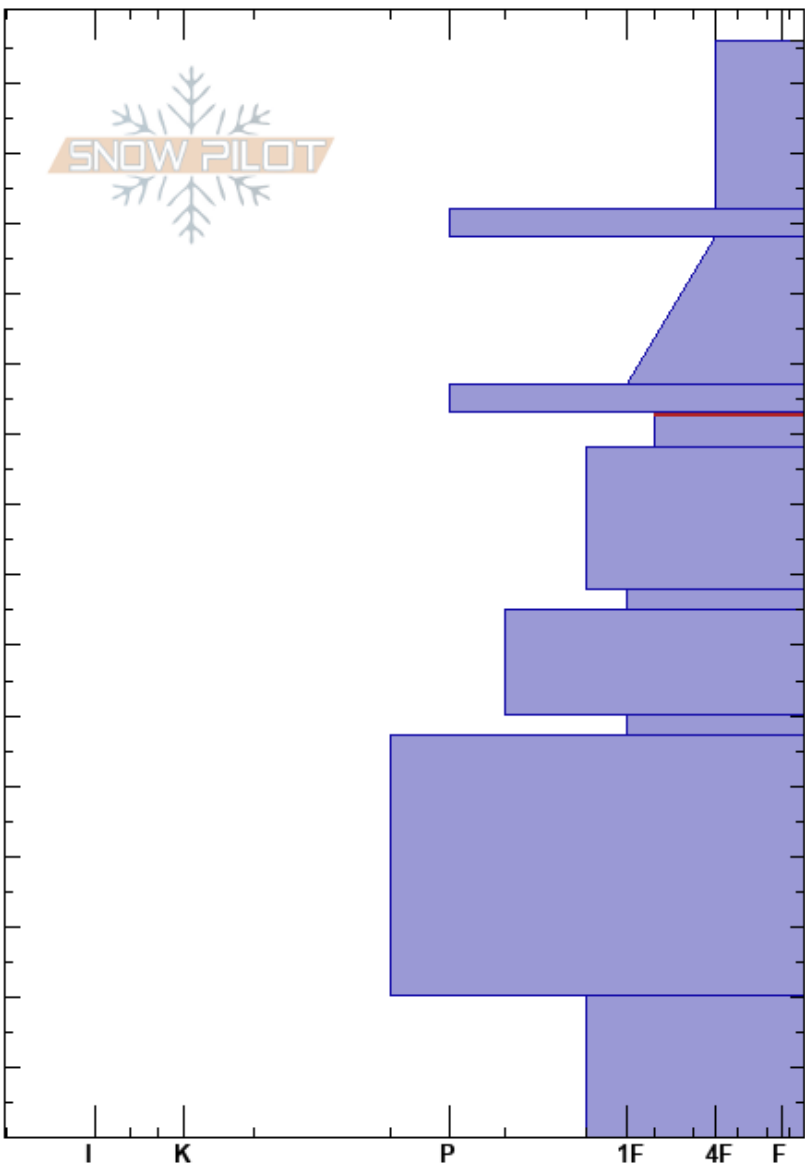

Rubideau 6000 SE
 Apgars
 MT
 Elevation: 6043 ft
 Aspect: 131°
 Specifics:

Jackson George
 04/07/2024 - 3:45pm
 Co-ord: 48.53975N, -114.05296W
 Slope Angle: 27°
 Wind Loading: no

Stability:
 Air Temperature:
 Sky Cover: OVC
 Precipitation: S-1
 Wind: W Calm

HS:156
 Layer Notes:
 132-128cm: 4/5 Crust
 107-103cm: Equinox Crust
 103-98cm: Problematic layer
 57-20cm: 2/3 Crust

Height (cm)	Crystal		Moisture	ρ kg/m³	Stability tests & Layer comments
	Form	Size			
156					
150					
140	+			D-M	
130	⊙⊙			D-M	132-128cm: 4/5 Crust
120	∩ (∩)			W	
110					
107	⊙⊙			M	107-103cm: Equinox Crust
103	⊖	1-1.5		M	
100					
90	•			M	
80	⊖	1		M	
70	•			M	
60	⊖	1-2		M	
50					
40	⊙⊙			D	57-20cm: 2/3 Crust
30					
20					
10	⊖	2-2.5		D	
0					ECTX