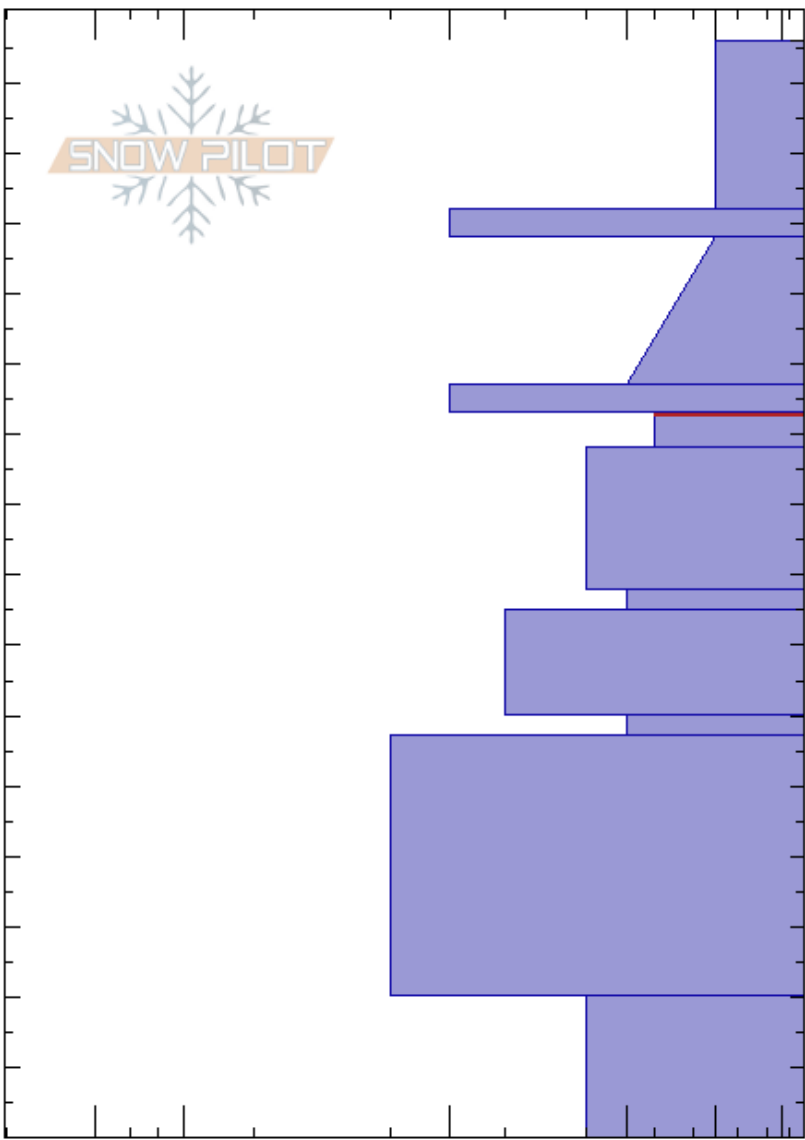

Rubideau 6000 SE
 Apgars
 MT
 Elevation: 6043 ft
 Aspect: 131°
 Specifics:

Jackson George
 04/07/2024 - 3:45pm
 Co-ord: 48.53975N, -114.05296W
 Slope Angle: 27°
 Wind Loading: no

Stability:
 Air Temperature:
 Sky Cover: OVC
 Precipitation: S-1
 Wind: W Calm

HS:156
 Layer Notes:
 132-128cm: 4/5 Crust
 107-103cm: Equinox Crust
 103-98cm: Problematic layer
 57-20cm: 2/3 Crust

Height (cm)	Crystal		Moisture	ρ kg/m³	Stability tests & Layer comments
	Form	Size			
156					
150					
140	+			D-M	
130	⊙⊙			D-M	132-128cm: 4/5 Crust
120	∩ (∩)			W	
110					
107	⊙⊙			M	107-103cm: Equinox Crust
103	⊖	1-1.5		M	
100					
90	•			M	
80	⊖	1		M	
70	•			M	
60	⊖	1-2		M	
50					
40	⊙⊙			D	57-20cm: 2/3 Crust
30					
20					
10	⊖	2-2.5		D	
0					ECTX