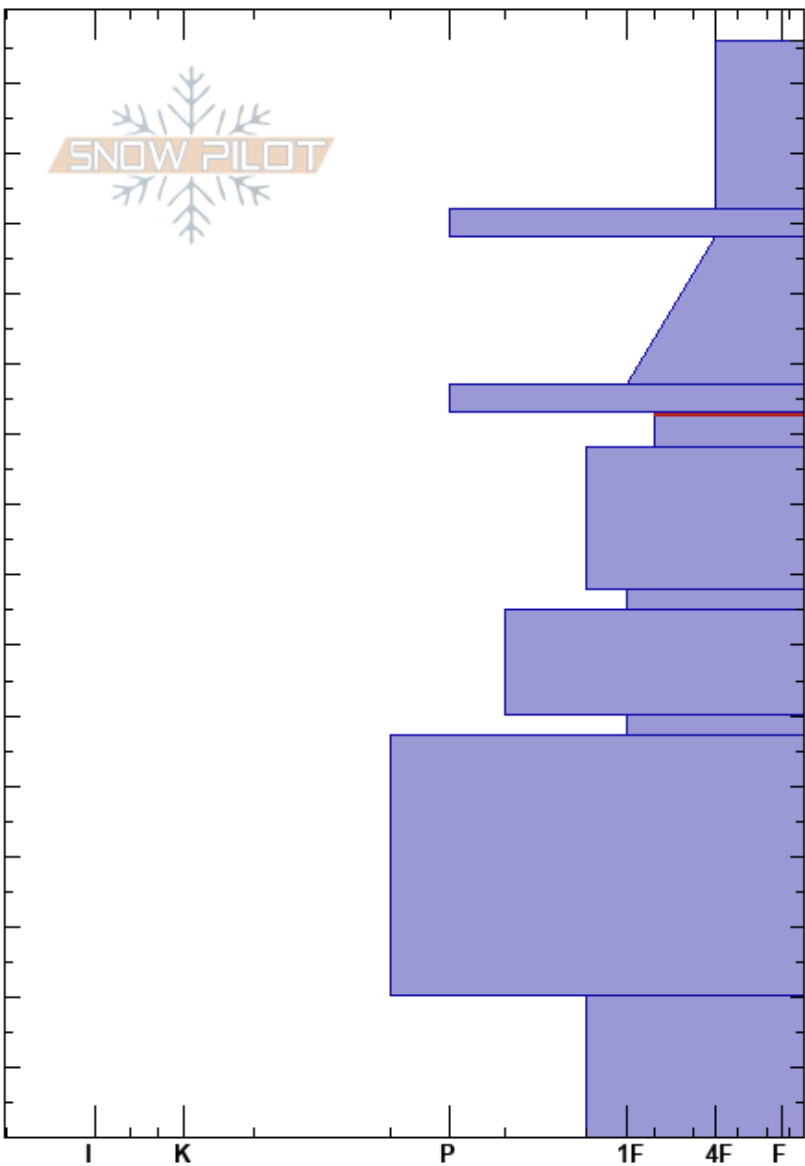

Rubideau 6000 SE  
 Apgars  
 MT  
 Elevation: 6043 ft  
 Aspect: 131°  
 Specifics:

Jackson George  
 04/07/2024 - 3:45pm  
 Co-ord: 48.53975N, -114.05296W  
 Slope Angle: 27°  
 Wind Loading: no

Stability:  
 Air Temperature:  
 Sky Cover: OVC  
 Precipitation: S-1  
 Wind: W Calm

HS:156  
 Layer Notes:  
 132-128cm: 4/5 Crust  
 107-103cm: Equinox Crust  
 103-98cm: Problematic layer  
 57-20cm: 2/3 Crust

Height (cm)	Crystal		Moisture	ρ kg/m³	Stability tests & Layer comments
	Form	Size			
156					
150					
140	+			D-M	
130	⊙⊙			D-M	132-128cm: 4/5 Crust
120	∩ (∩)			W	
110					
107	⊙⊙			M	107-103cm: Equinox Crust
103	⊖	1-1.5		M	
100					
90	•			M	
80	⊖	1		M	
70	•			M	
60	⊖	1-2		M	
50					
40	⊙⊙			D	57-20cm: 2/3 Crust
30					
20					
10	⊖	2-2.5		D	
0					ECTX