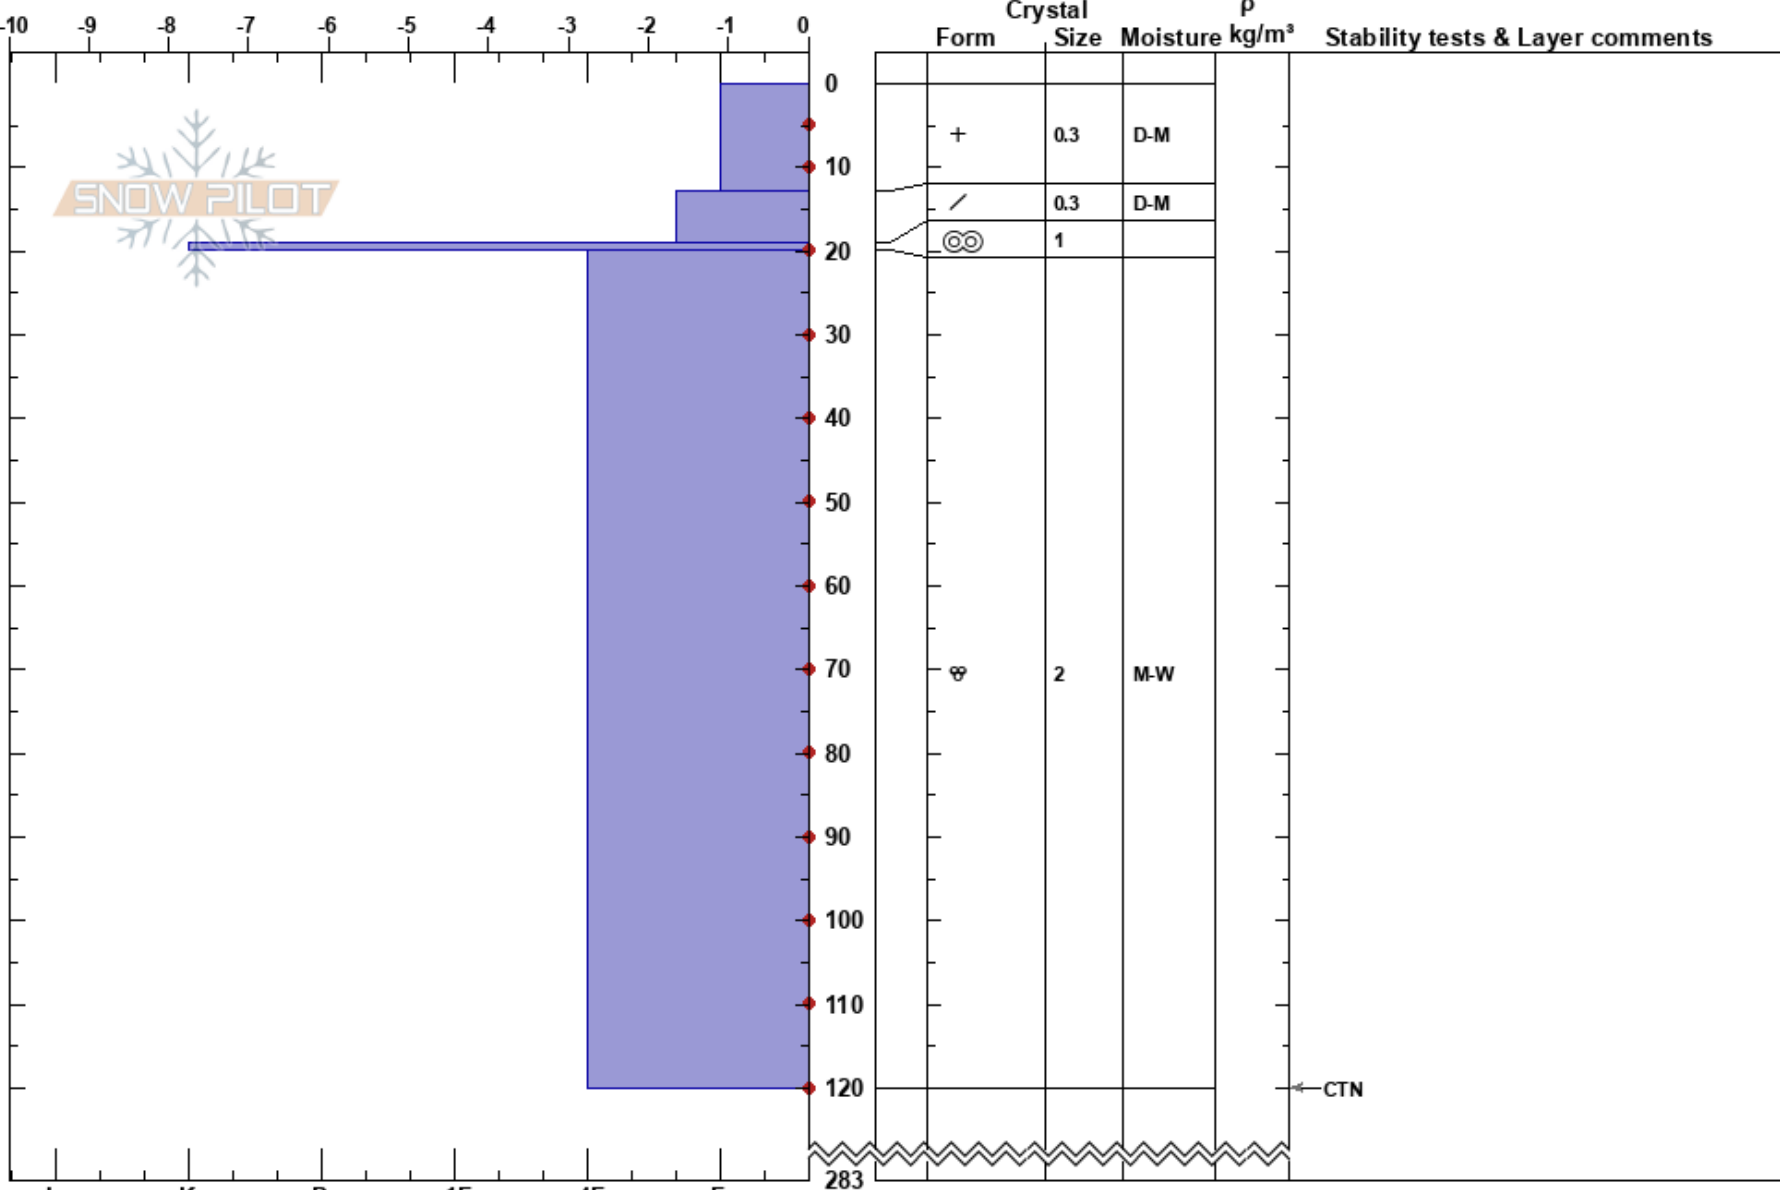

PF:20

19-20cm: Problematic layer

WA

Co-ord: 47.45193N, -121.45633E

Sky Cover: BKN

PS: 10

Elevation: 4449 ft

Slope Angle: 28°

Precipitation: S-1

Wind: Calm

Aspect: 90°

Wind Loading: no

Specifics: Recent avalanche activity on similar slopes; Instability rapidly rising

SNOW PILOT

← CTN

283

Notes: Rain on snow, natural loose wet activity present, point releasing off of steep rocks in the area

I K P 1F 4F F