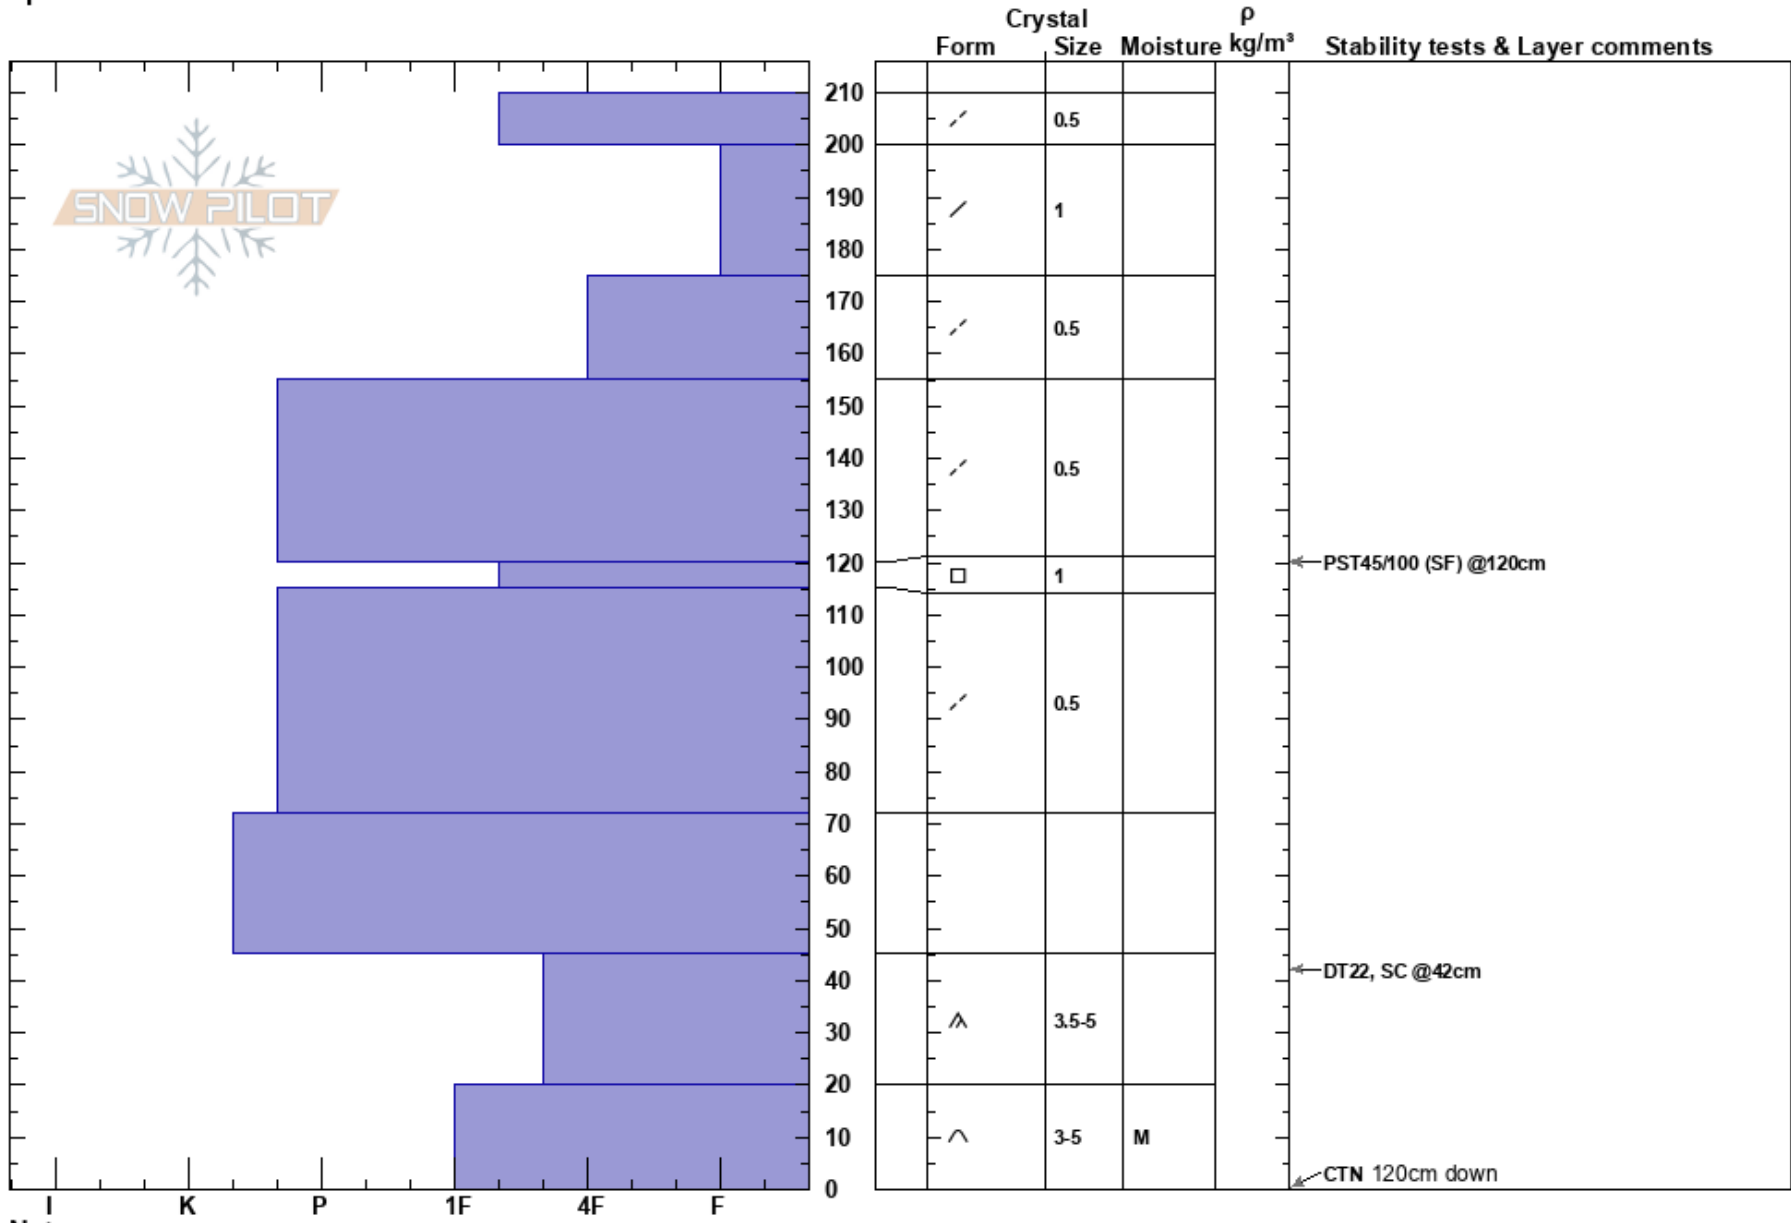

Andrew/ Gash RMNP
 RMNP
 CO
 Elevation: 10930 ft
 Aspect: NE
 Specifics:

Ryan Pedersen
 03/27/2024 - 12:45pm
 Co-ord: 13T 443192E 4460131N
 Slope Angle: 20°
 Wind Loading: previous

Stability:
 Air Temperature: -5°C
 Sky Cover: SCT
 Precipitation: S-1
 Wind: SW Moderate

HS:210
 PF:35
 PS: 15

Layer Notes:

Notes: