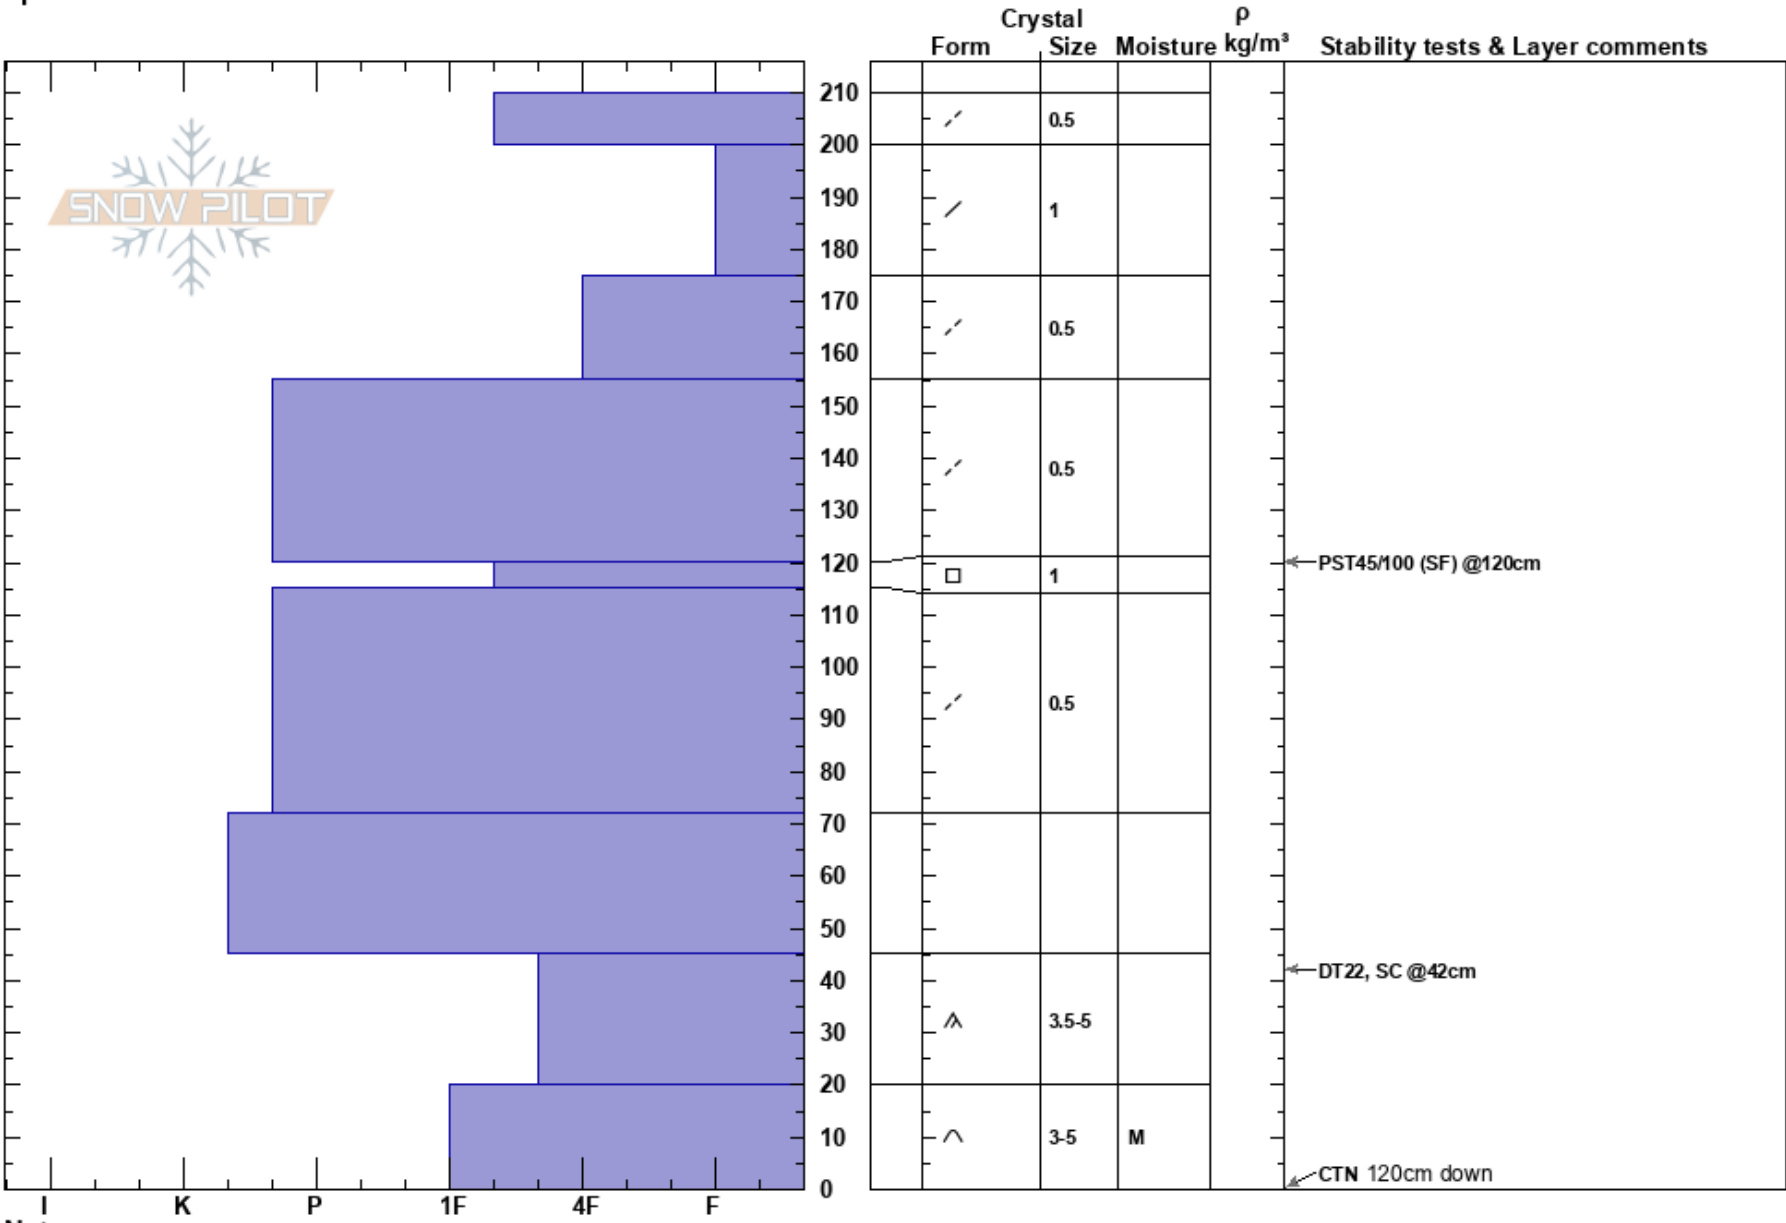

Andrew/ Gash RMNP  
 RMNP  
 CO  
 Elevation: 10930 ft  
 Aspect: NE  
 Specifics:

Ryan Pedersen  
 03/27/2024 - 12:45pm  
 Co-ord: 13T 443192E 4460131N  
 Slope Angle: 20°  
 Wind Loading: previous

Stability:  
 Air Temperature: -5°C  
 Sky Cover: SCT  
 Precipitation: S-1  
 Wind: SW Moderate

HS:210  
 PF:35  
 PS: 15

Layer Notes:

Notes: