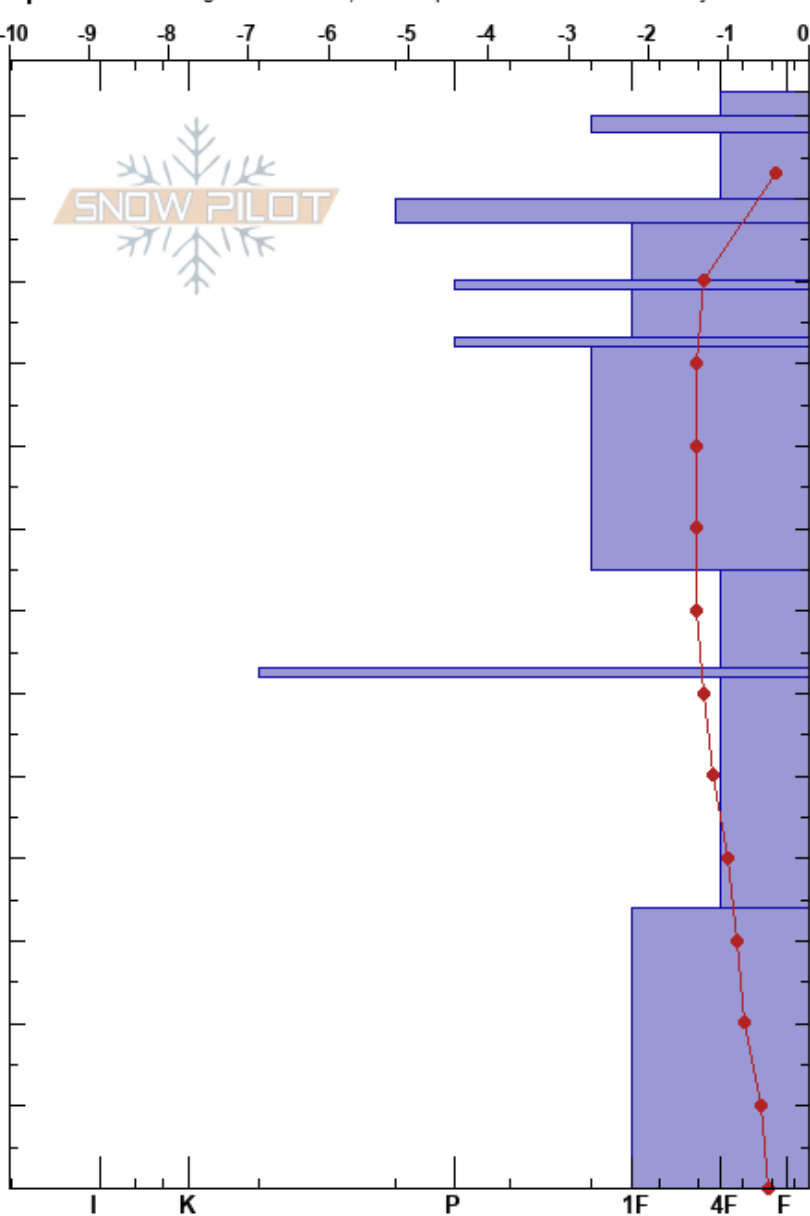

Wheeler Flat Weekly
 Banff, Yoho and Kootenay AB

Sunshine Village
 07/04/2024 - 14:00
 Co-ord: 51.08482N, -115.78046W

Stability:
 Air Temperature: 2°C
 Sky Cover: BKN
 Precipitation: S-1
 Wind: Calm

HS:133
 PF:20
 PS:5
 34-0cm: Dec 2nd @32cm Faceted

Elevation: 2100 m
 Aspect:

Slope Angle: 0°
 Wind Loading:

Specifics: Pit dug in a Ski Area; Pit is representative of backcountry

| Depth (cm) | Crystal | | Moisture | ρ kg/m ³ | Stability tests & Layer comments |
|------------|---------|--------|----------|--------------------------|----------------------------------|
| | Form | Size | | | |
| 133 | | | | | |
| 130 | F | 0.5-1 | M | | |
| 120 | ⊙ | | D | 150 | |
| | ● | 0.5-1 | D | | |
| 110 | ⊙ | | D | 220 | |
| | ● | 0.5-1 | D | | |
| 100 | ⊙ | | D | 210 | ← CT12, SC @105cm |
| | ● | 0.5-1 | D | | |
| | ⊙ | | D | 290 | |
| 90 | ⊖ | 1 | D | | |
| 80 | | | | | |
| 70 | ⊖ | 2-3 | D | 280 | |
| 60 | ⊙ | | D | 280 | |
| 50 | □ | 3 | D | | |
| 40 | | | | | |
| 30 | | | | 360 | |
| 20 | □ (Λ) | 2-3(4) | D | | 34-0cm: Dec 2nd @32cm Faceted |
| 10 | | | | | |
| 0 | | | | | |