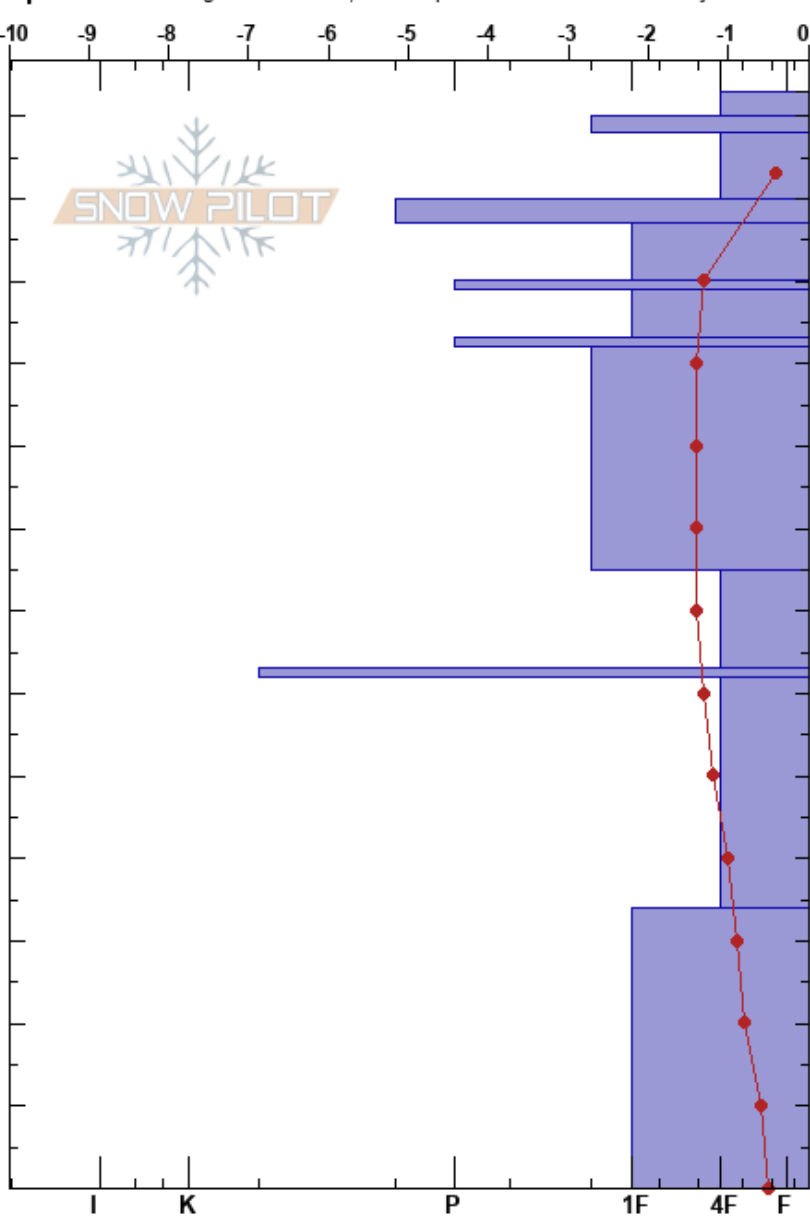

Wheeler Flat Weekly
 Banff, Yoho and Kootenay
 AB

Sunshine Village
 07/04/2024 - 14:00
 Co-ord: 51.08482N, -115.78046W
 Elevation: 2100 m
 Slope Angle: 0°
 Aspect:
 Wind Loading:

Stability: HS:133
 Air Temperature: 2°C PF:20 34-0cm: Dec 2nd @32cm Faceted
 Sky Cover: BKN PS: 5
 Precipitation: S-1
 Wind: Calm

Specifics: Pit dug in a Ski Area; Pit is representative of backcountry

Height (cm)	Crystal		Moisture	ρ kg/m³	Stability tests & Layer comments
	Form	Size			
133					
130	F	0.5-1	M		
120	⊙		D	150	
	●	0.5-1	D		
110	⊙		D	220	
	●	0.5-1	D		
100	⊙		D	210	← CT12, SC @105cm
	●	0.5-1	D		
90	⊙		D	290	
80	⊖	1	D		
70	⊖	2-3	D	280	
60	⊙		D	280	
50	□	3	D		
40					
30				360	
20	□ (Λ)	2-3(4)	D		34-0cm: Dec 2nd @32cm Faceted
10					
0					