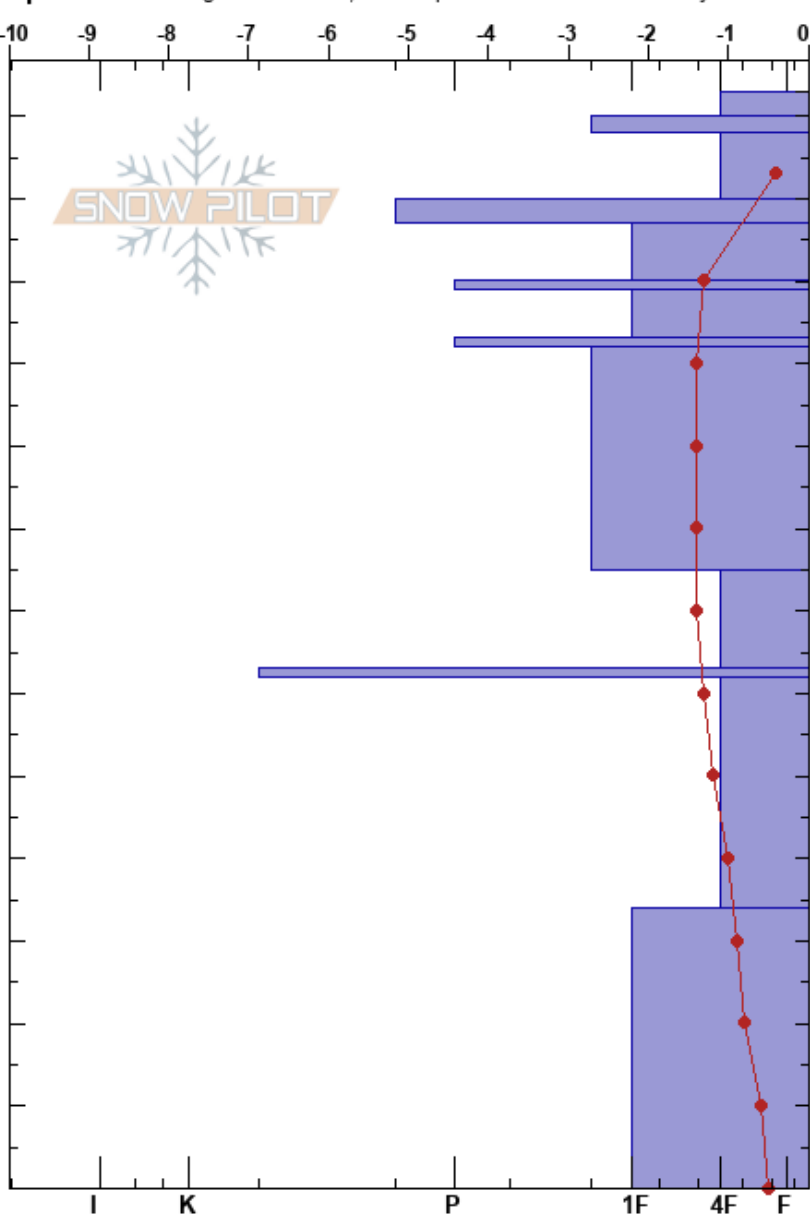

Wheeler Flat Weekly  
Banff, Yoho and Kootenay  
AB

Sunshine Village  
07/04/2024 - 14:00  
Co-ord: 51.08482N, -115.78046W

Stability:  
Air Temperature: 2°C  
Sky Cover: BKN  
Precipitation: S-1  
Wind: Calm

HS:133  
PF:20 34-0cm: Dec 2nd @32cm Faceted  
PS: 5

Elevation: 2100 m  
Aspect:

Slope Angle: 0°  
Wind Loading:

Specifics: Pit dug in a Ski Area; Pit is representative of backcountry

Height (cm)	Crystal		Moisture	ρ kg/m³	Stability tests & Layer comments
	Form	Size			
133					
130	F	0.5-1	M		
120	⊙		D	150	
110	●	0.5-1	D		
100	⊙		D	220	
90	●	0.5-1	D		
80	⊙		D	210	
70	●	0.5-1	D		← CT12, SC @105cm
60	⊙		D	290	
50	⊖	1	D		
40	⊖	2-3	D	280	
30	⊙		D	280	
20	□	3	D		
10	□ (Λ)	2-3(4)	D	360	
0					34-0cm: Dec 2nd @32cm Faceted