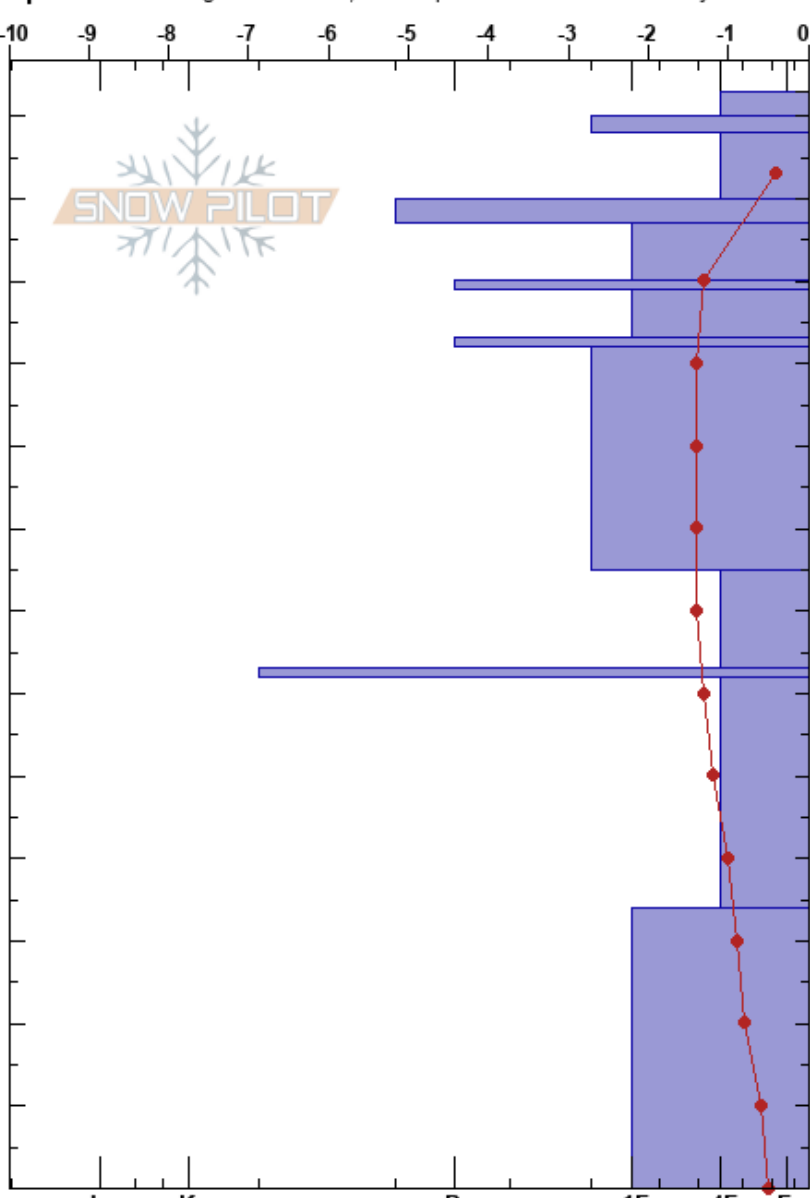

Wheeler Flat Weekly
Banff, Yoho and Kootenay
AB

Sunshine Village
07/04/2024 - 14:00
Co-ord: 51.08482N, -115.78046W

Stability:
Air Temperature: 2°C
Sky Cover: BKN
Precipitation: S-1
Wind: Calm

HS:133
PF:20 34-0cm: Dec 2nd @32cm Faceted
PS: 5

Elevation: 2100 m
Aspect:

Slope Angle: 0°
Wind Loading:

Specifics: Pit dug in a Ski Area; Pit is representative of backcountry

Depth (cm)	Crystal		Moisture	ρ kg/m ³	Stability tests & Layer comments
	Form	Size			
133					
130	F	0.5-1	M		
120	⊙		D	150	
	●	0.5-1	D		
110	⊙		D	220	
	●	0.5-1	D		
100	⊙		D	210	
	●	0.5-1	D		← CT12, SC @105cm
90	⊙		D	290	
80	⊖	1	D		
70	⊖	2-3	D	280	
60	⊙		D	280	
50	□	3	D		
30				360	
20	□ (Λ)	2-3(4)	D		34-0cm: Dec 2nd @32cm Faceted
10					
0					