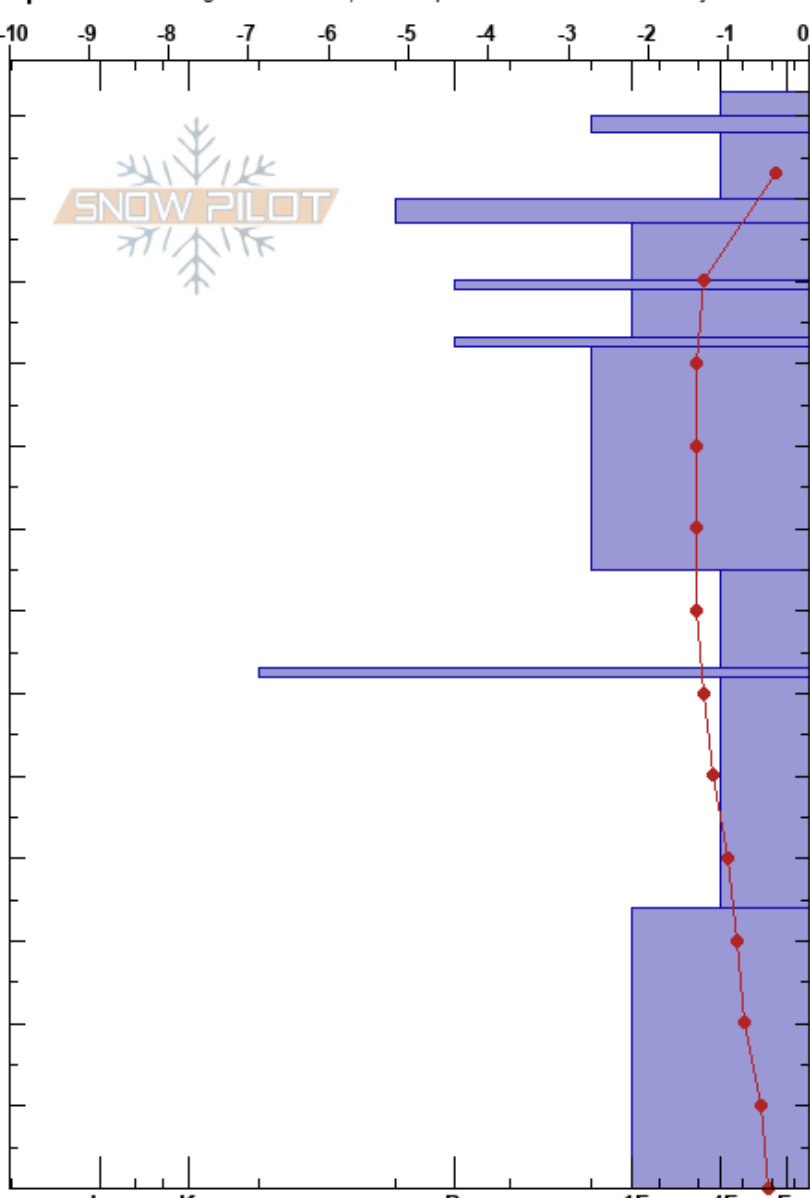

Wheeler Flat Weekly  
 Banff, Yoho and Kootenay  
 AB

Sunshine Village  
 07/04/2024 - 14:00  
 Co-ord: 51.08482N, -115.78046W

Stability:  
 Air Temperature: 2°C  
 Sky Cover: BKN  
 Precipitation: S-1  
 Wind: Calm

HS:133  
 PF:20  
 PS:5  
 34-0cm: Dec 2nd @32cm Faceted

Elevation: 2100 m  
 Aspect:

Slope Angle: 0°  
 Wind Loading:

Specifics: Pit dug in a Ski Area; Pit is representative of backcountry

Depth (cm)	Crystal		Moisture	ρ kg/m³	Stability tests & Layer comments
	Form	Size			
133					
130	F	0.5-1	M		
120	⊙		D	150	
	●	0.5-1	D		
110	⊙		D	220	
	●	0.5-1	D		
100	⊙		D	210	
	●	0.5-1	D		← CT12, SC @105cm
90	⊙		D	290	
80	⊖	1	D		
70	⊖	2-3	D	280	
60	⊙		D	280	
50	□	3	D		
40					
30				360	
20	□ (Λ)	2-3(4)	D		34-0cm: Dec 2nd @32cm Faceted
10					
0					