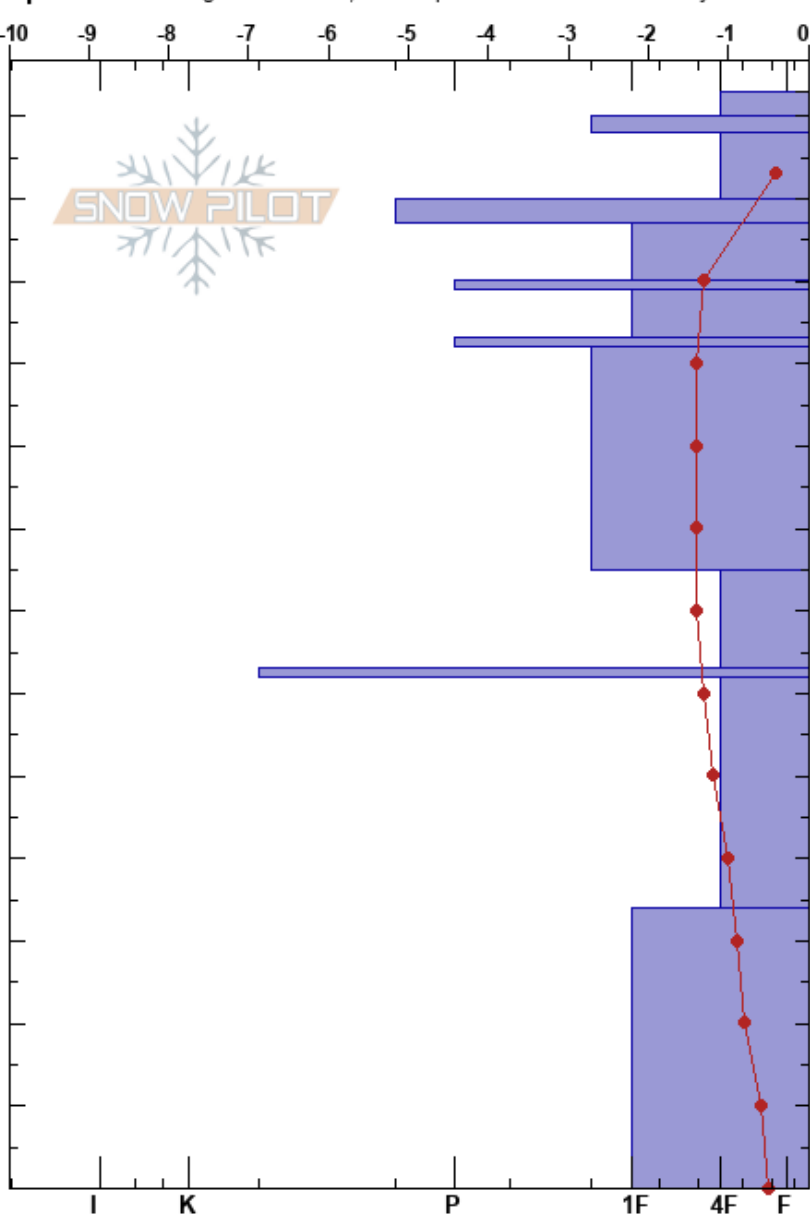

Wheeler Flat Weekly
Banff, Yoho and Kootenay
AB

Sunshine Village
07/04/2024 - 14:00
Co-ord: 51.08482N, -115.78046W

Stability:
Air Temperature: 2°C
Sky Cover: BKN
Precipitation: S-1
Wind: Calm

HS:133
PF:20
PS:5
34-0cm: Dec 2nd @32cm Faceted

Elevation: 2100 m
Aspect:

Slope Angle: 0°
Wind Loading:

Specifics: Pit dug in a Ski Area; Pit is representative of backcountry

Depth (cm)	Crystal		Moisture	ρ kg/m³	Stability tests & Layer comments
	Form	Size			
133					
130	F	0.5-1	M		
120	⊙		D	150	
	●	0.5-1	D		
110	⊙		D	220	
	●	0.5-1	D		
100	⊙		D	210	
	●	0.5-1	D		← CT12, SC @105cm
90	⊙		D	290	
80	⊖	1	D		
70	⊖	2-3	D	280	
60	⊙		D	280	
50	□	3	D		
40					
30				360	
20	□ (Λ)	2-3(4)	D		34-0cm: Dec 2nd @32cm Faceted
10					
0					