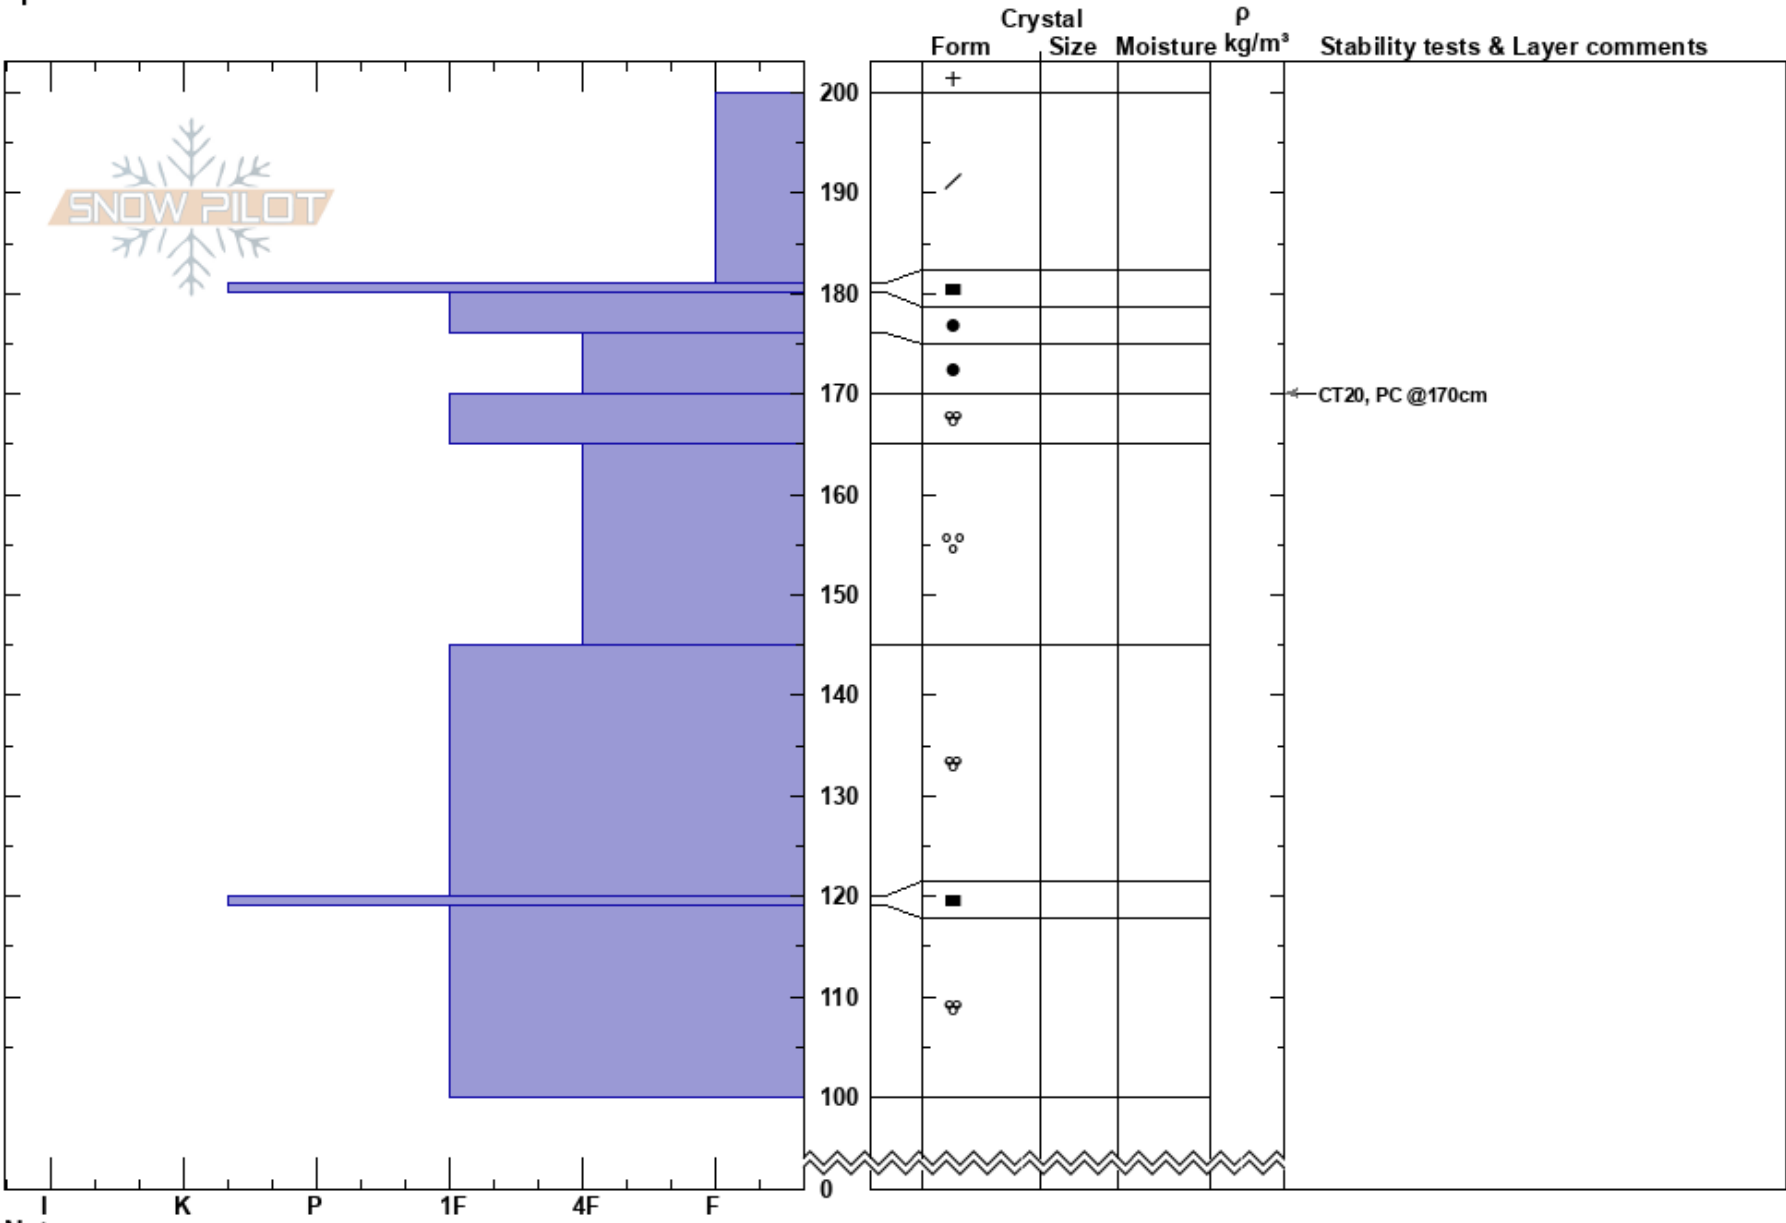

ASGC Pre-Course Pit  
 Snoqualmie Pass  
 WA  
 Elevation: 4417 ft  
 Aspect: 30°  
 Specifics:

Molly Massena  
 04/07/2024 - 11:46am  
 Co-ord: 47.45999N, -121.44717W  
 Slope Angle: 22°  
 Wind Loading: no

Stability:  
 Air Temperature: -2°C  
 Sky Cover: OVC  
 Precipitation: S-1  
 Wind: Calm

HS:200  
 PF:50  
 PS:20

Layer Notes:

Notes: Snow Lake/Source Lake Saddle