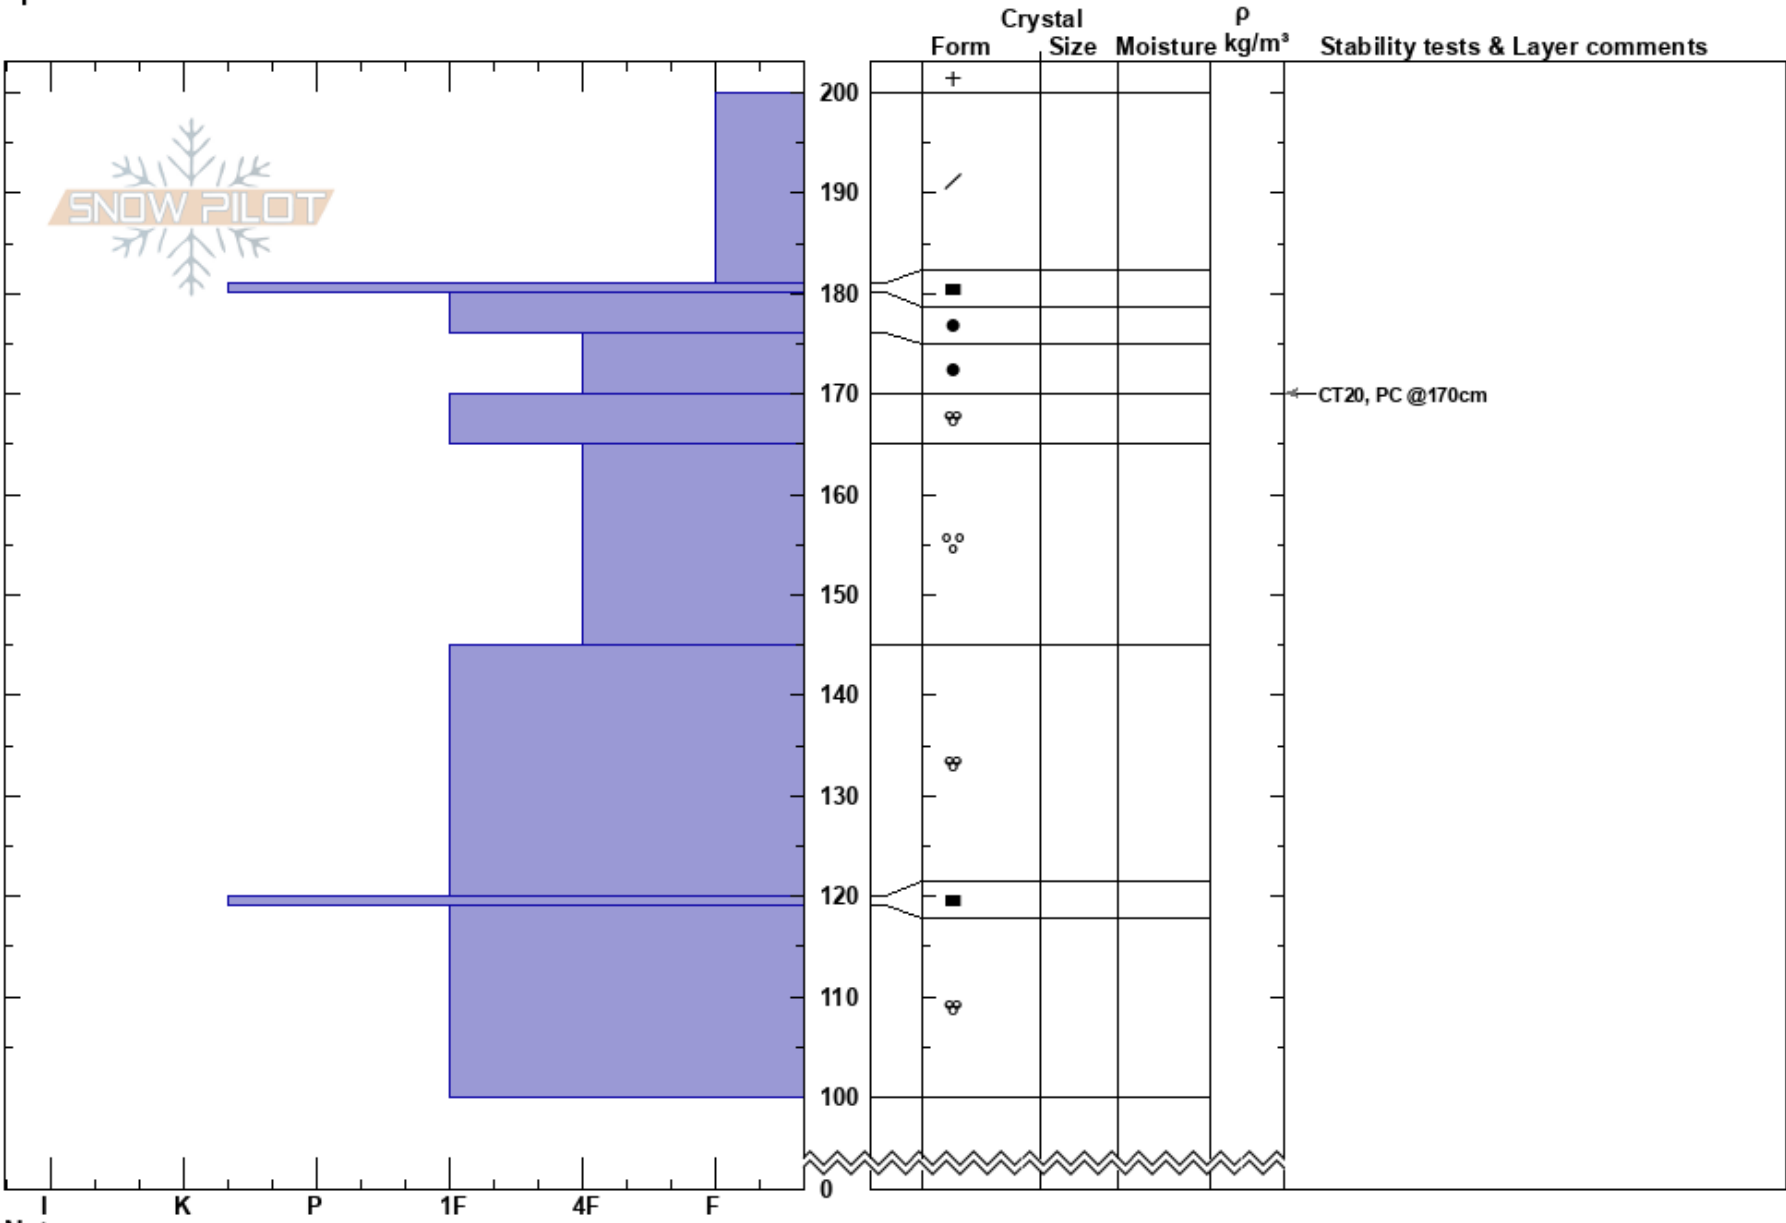

ASGC Pre-Course Pit
 Snoqualmie Pass
 WA
 Elevation: 4417 ft
 Aspect: 30°
 Specifics:

Molly Massena
 04/07/2024 - 11:46am
 Co-ord: 47.45999N, -121.44717W
 Slope Angle: 22°
 Wind Loading: no

Stability:
 Air Temperature: -2°C
 Sky Cover: OVC
 Precipitation: S-1
 Wind: Calm

HS:200
 PF:50
 PS:20

Layer Notes:

Notes: Snow Lake/Source Lake Saddle