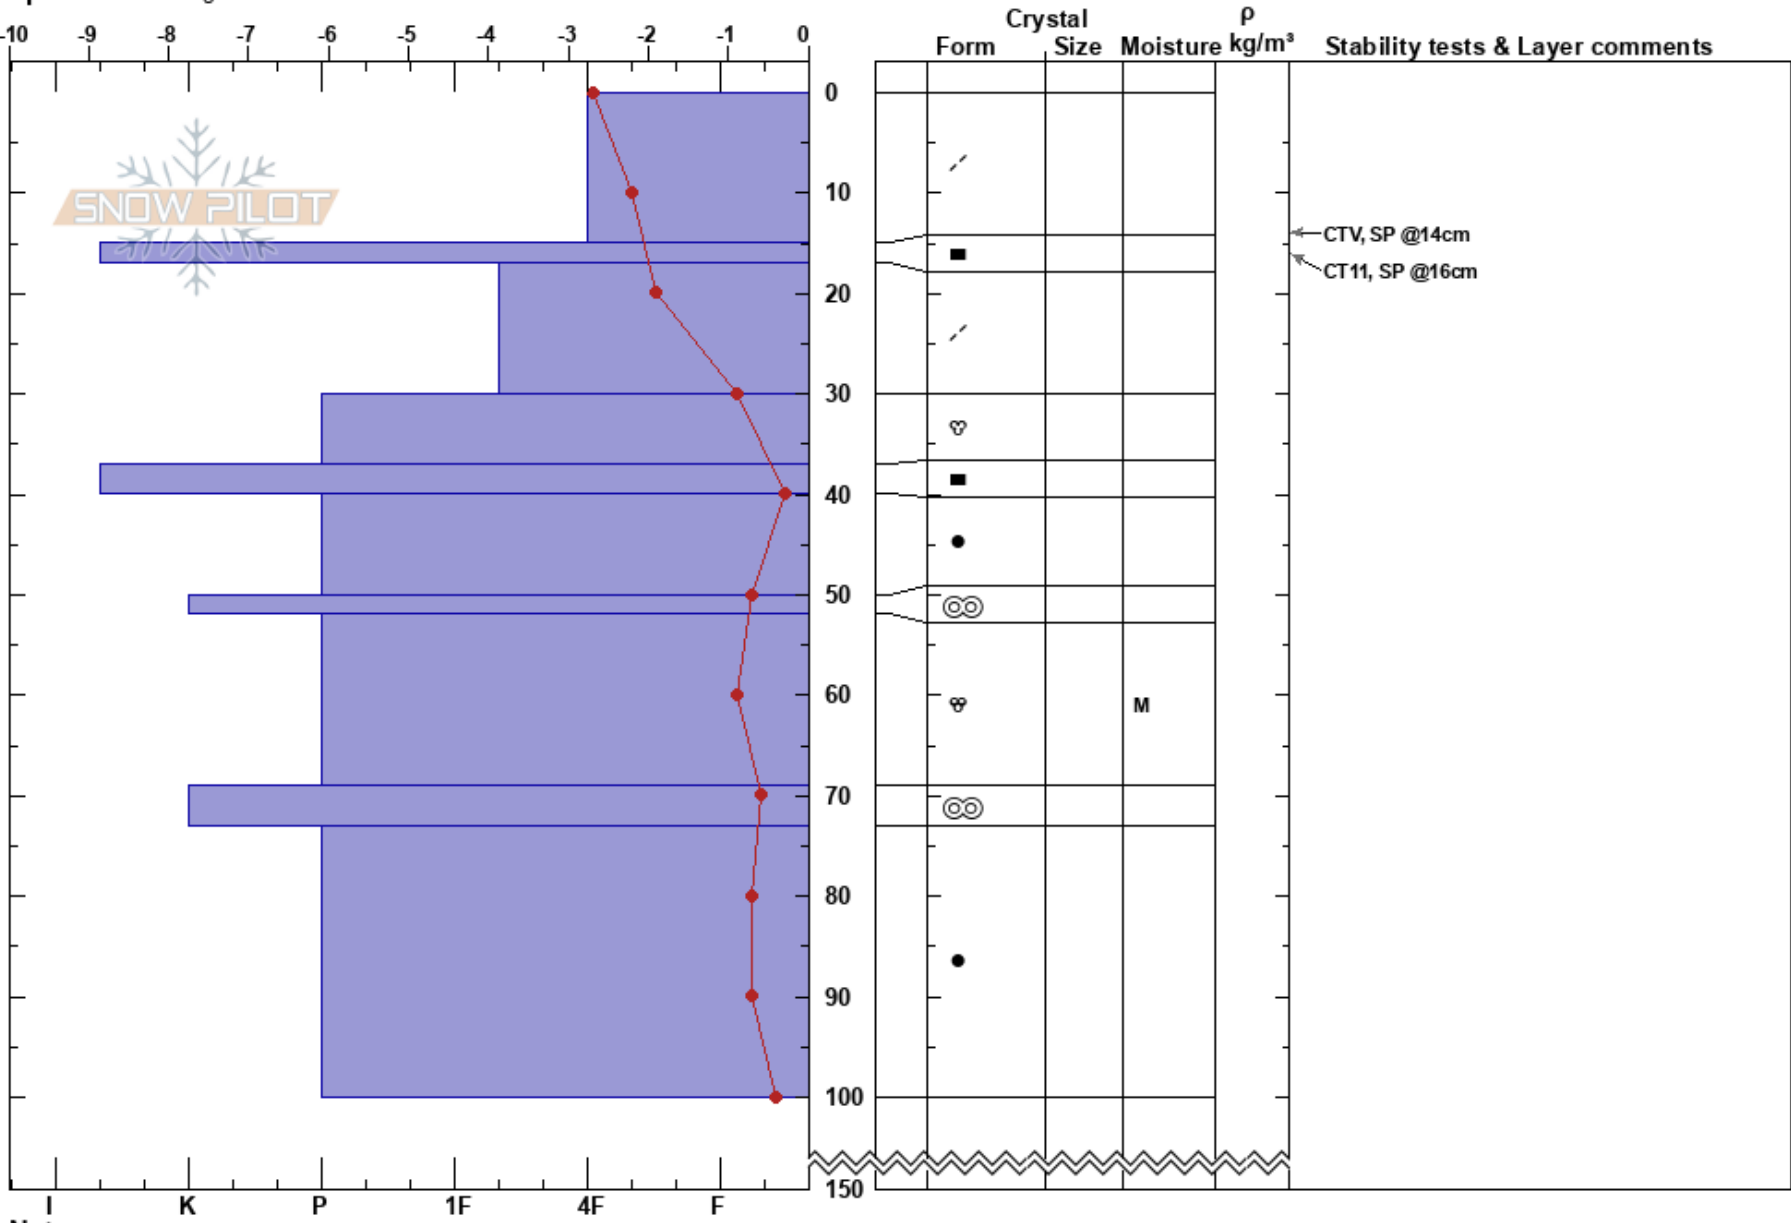

Undir Siglufj Skarði
 Tröllaskagi
 Iceland
 Elevation: 640 m
 Aspect: 70°
 Specifics: Pit dug in a Ski Area

Gestur Hansson
 07/02/2018 - 12:00
 Co-ord: 66.12301N, -19.00078W
 Slope Angle: 27°
 Wind Loading:

Stability: **HS:150**
 Air Temperature: -2.9°C
 Sky Cover: BKN
 Precipitation:
 Wind: SW Light Breeze

Layer Notes:
 0-15cm: Problematic layer

← CTV, SP @14cm
 ← CT11, SP @16cm

Notes: