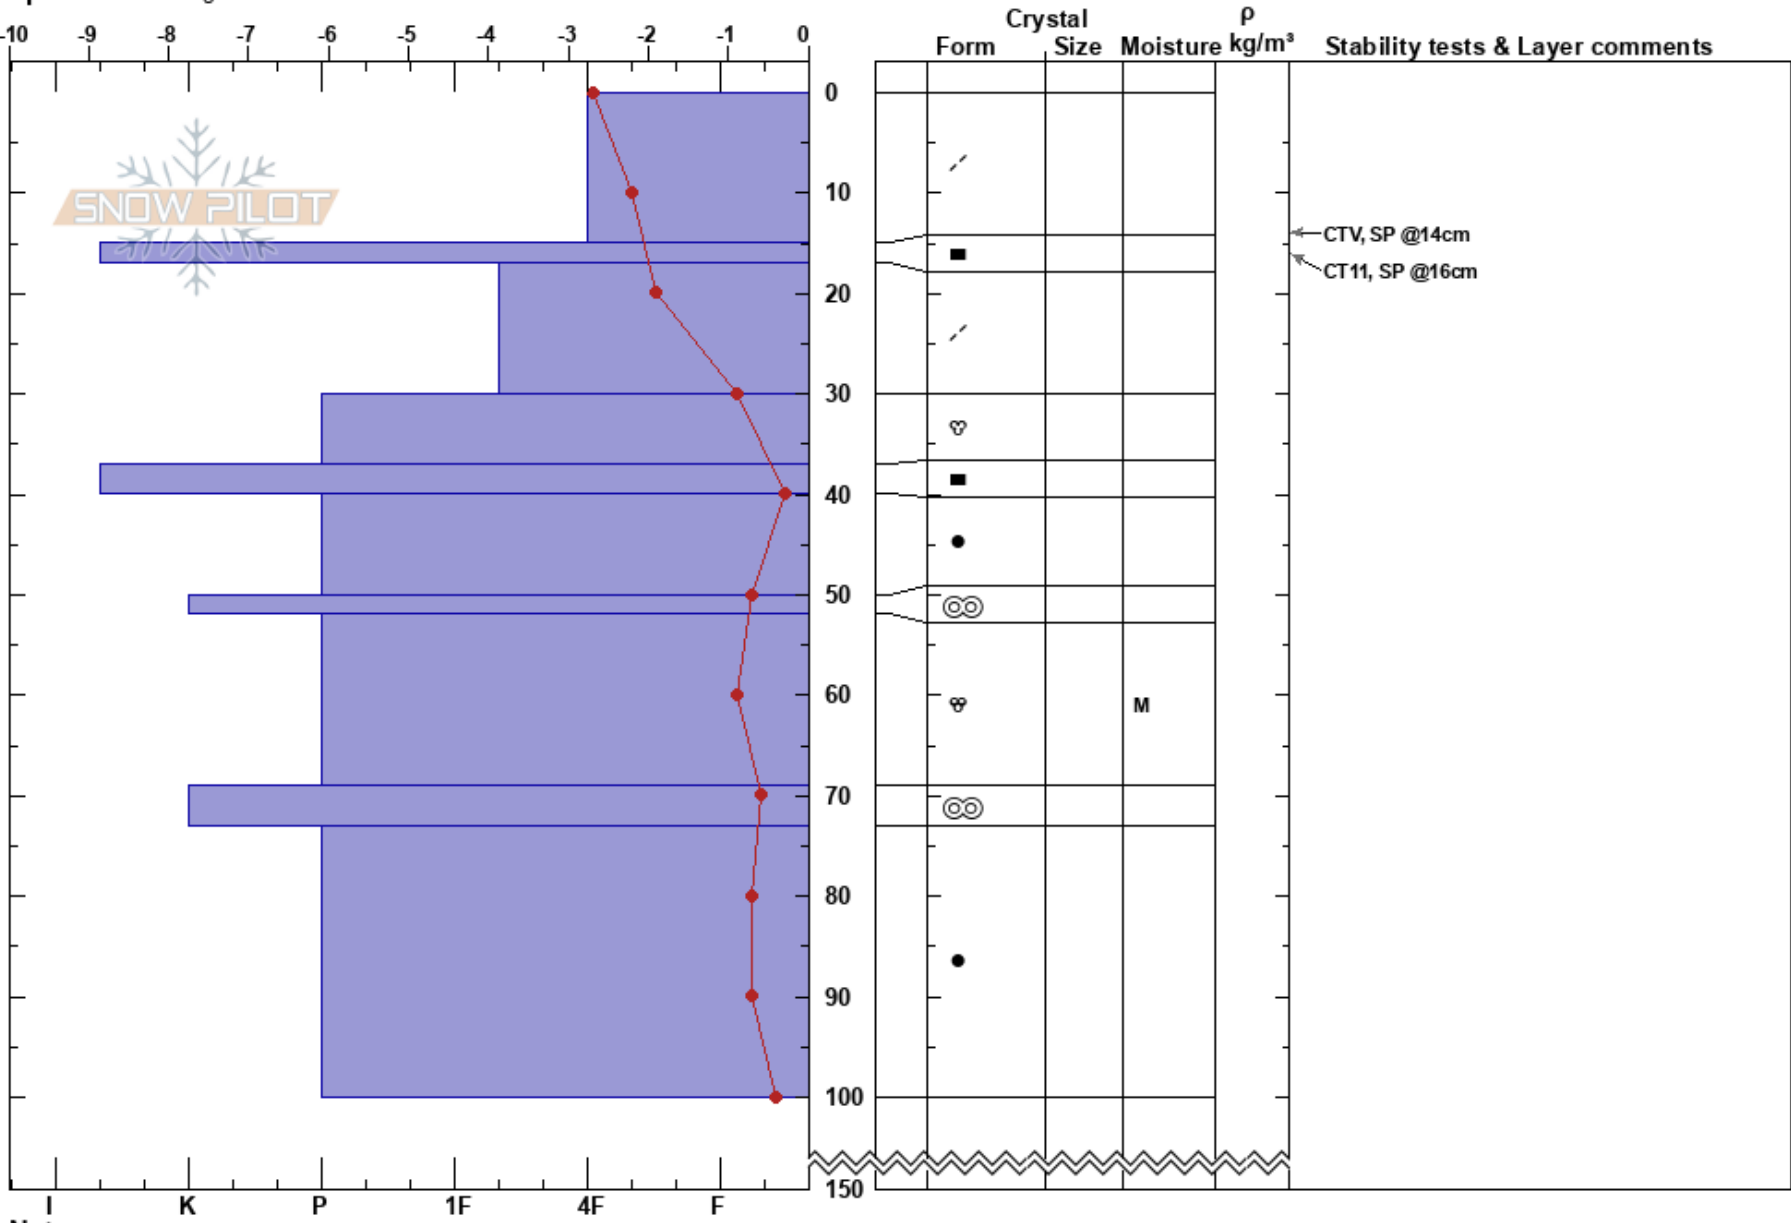

Undir Siglufj Skarði
 Tröllaskagi
 Iceland
 Elevation: 640 m
 Aspect: 70°
 Specifics: Pit dug in a Ski Area

Gestur Hansson
 07/02/2018 - 12:00
 Co-ord: 66.12301N, -19.00078W
 Slope Angle: 27°
 Wind Loading:

Stability: **HS:150**
 Air Temperature: -2.9°C
 Sky Cover: BKN
 Precipitation:
 Wind: SW Light Breeze

Layer Notes:
 0-15cm: Problematic layer

Notes: