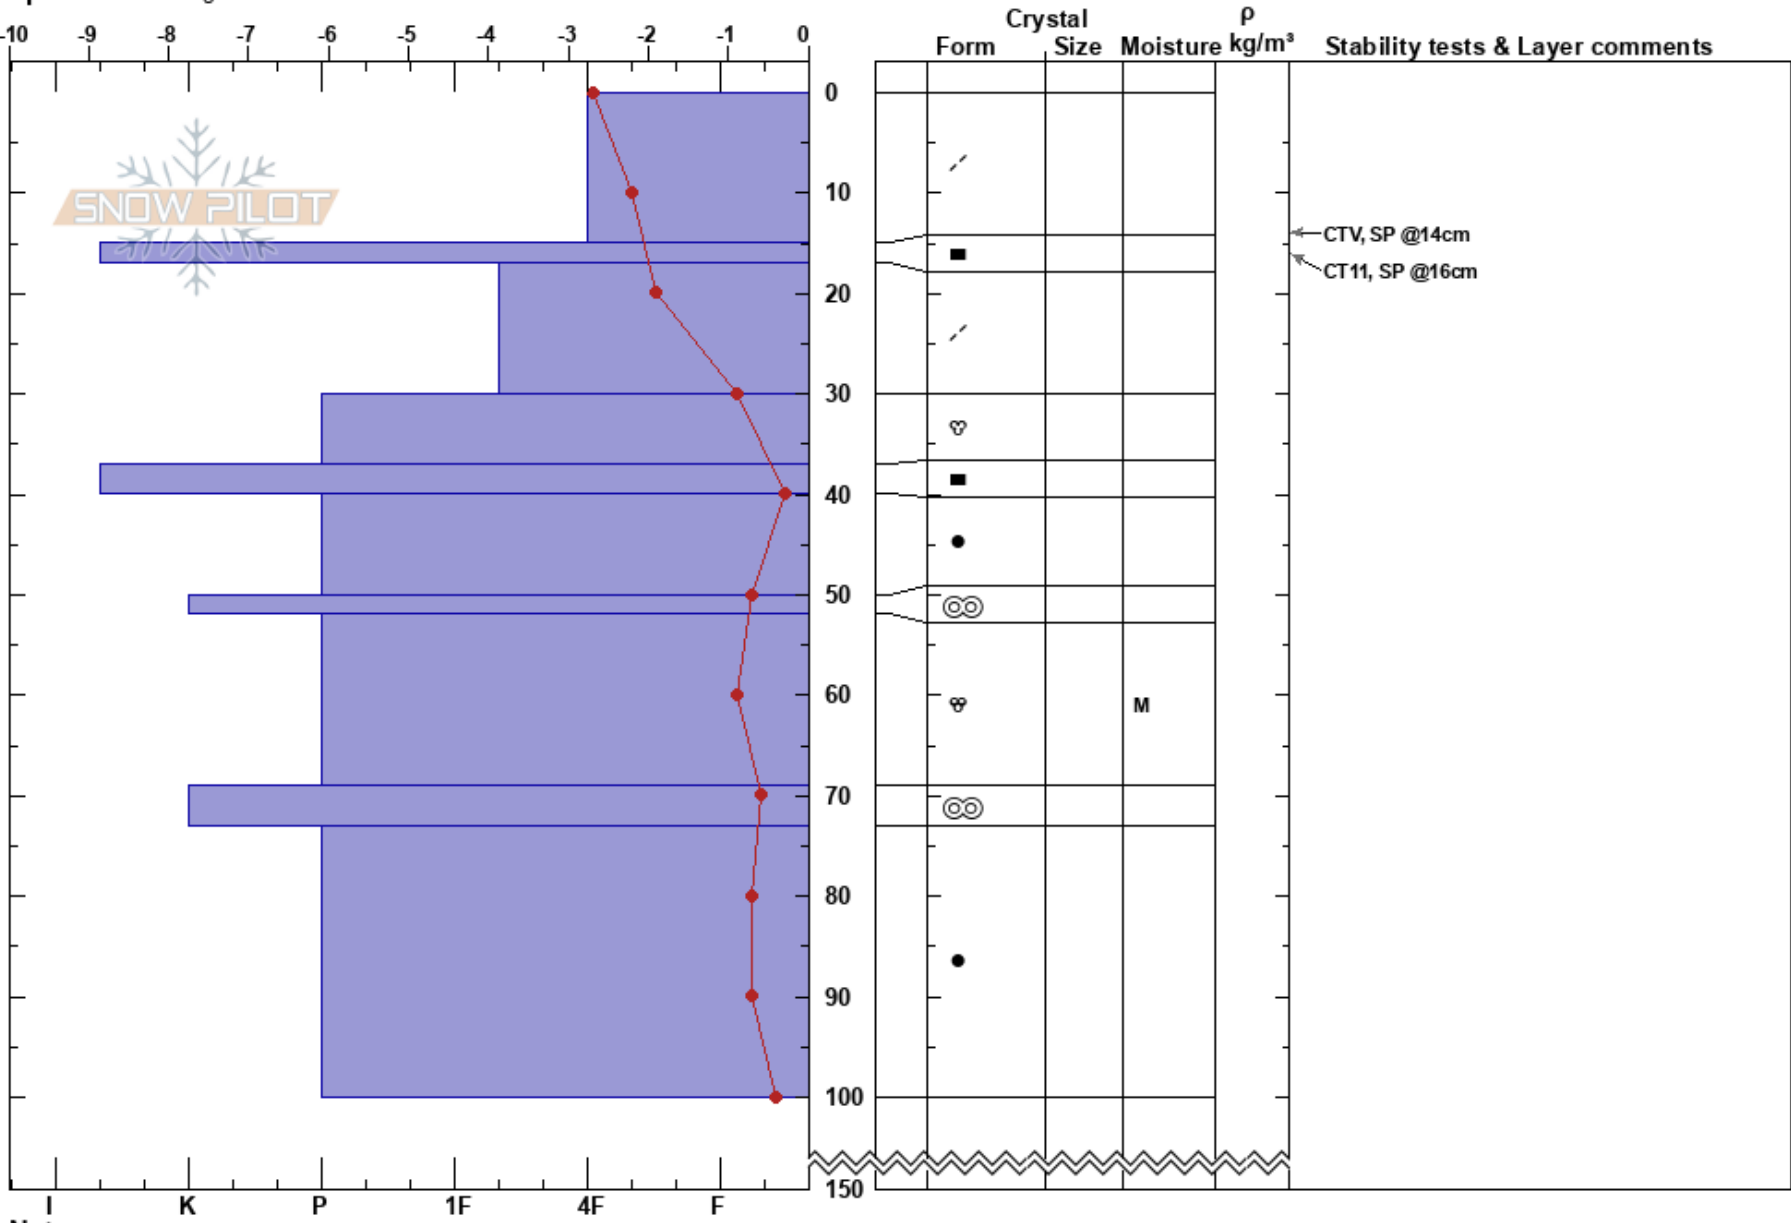

Undir Siglufj Skarði
 Tröllaskagi
 Iceland
 Elevation: 640 m
 Aspect: 70°
 Specifics: Pit dug in a Ski Area

Gestur Hansson
 07/02/2018 - 12:00
 Co-ord: 66.12301N, -19.00078W
 Slope Angle: 27°
 Wind Loading:

Stability:
 Air Temperature: -2.9°C
 Sky Cover: BKN
 Precipitation:
 Wind: SW Light Breeze

HS:150
 Layer Notes:
 0-15cm: Problematic layer

Notes: