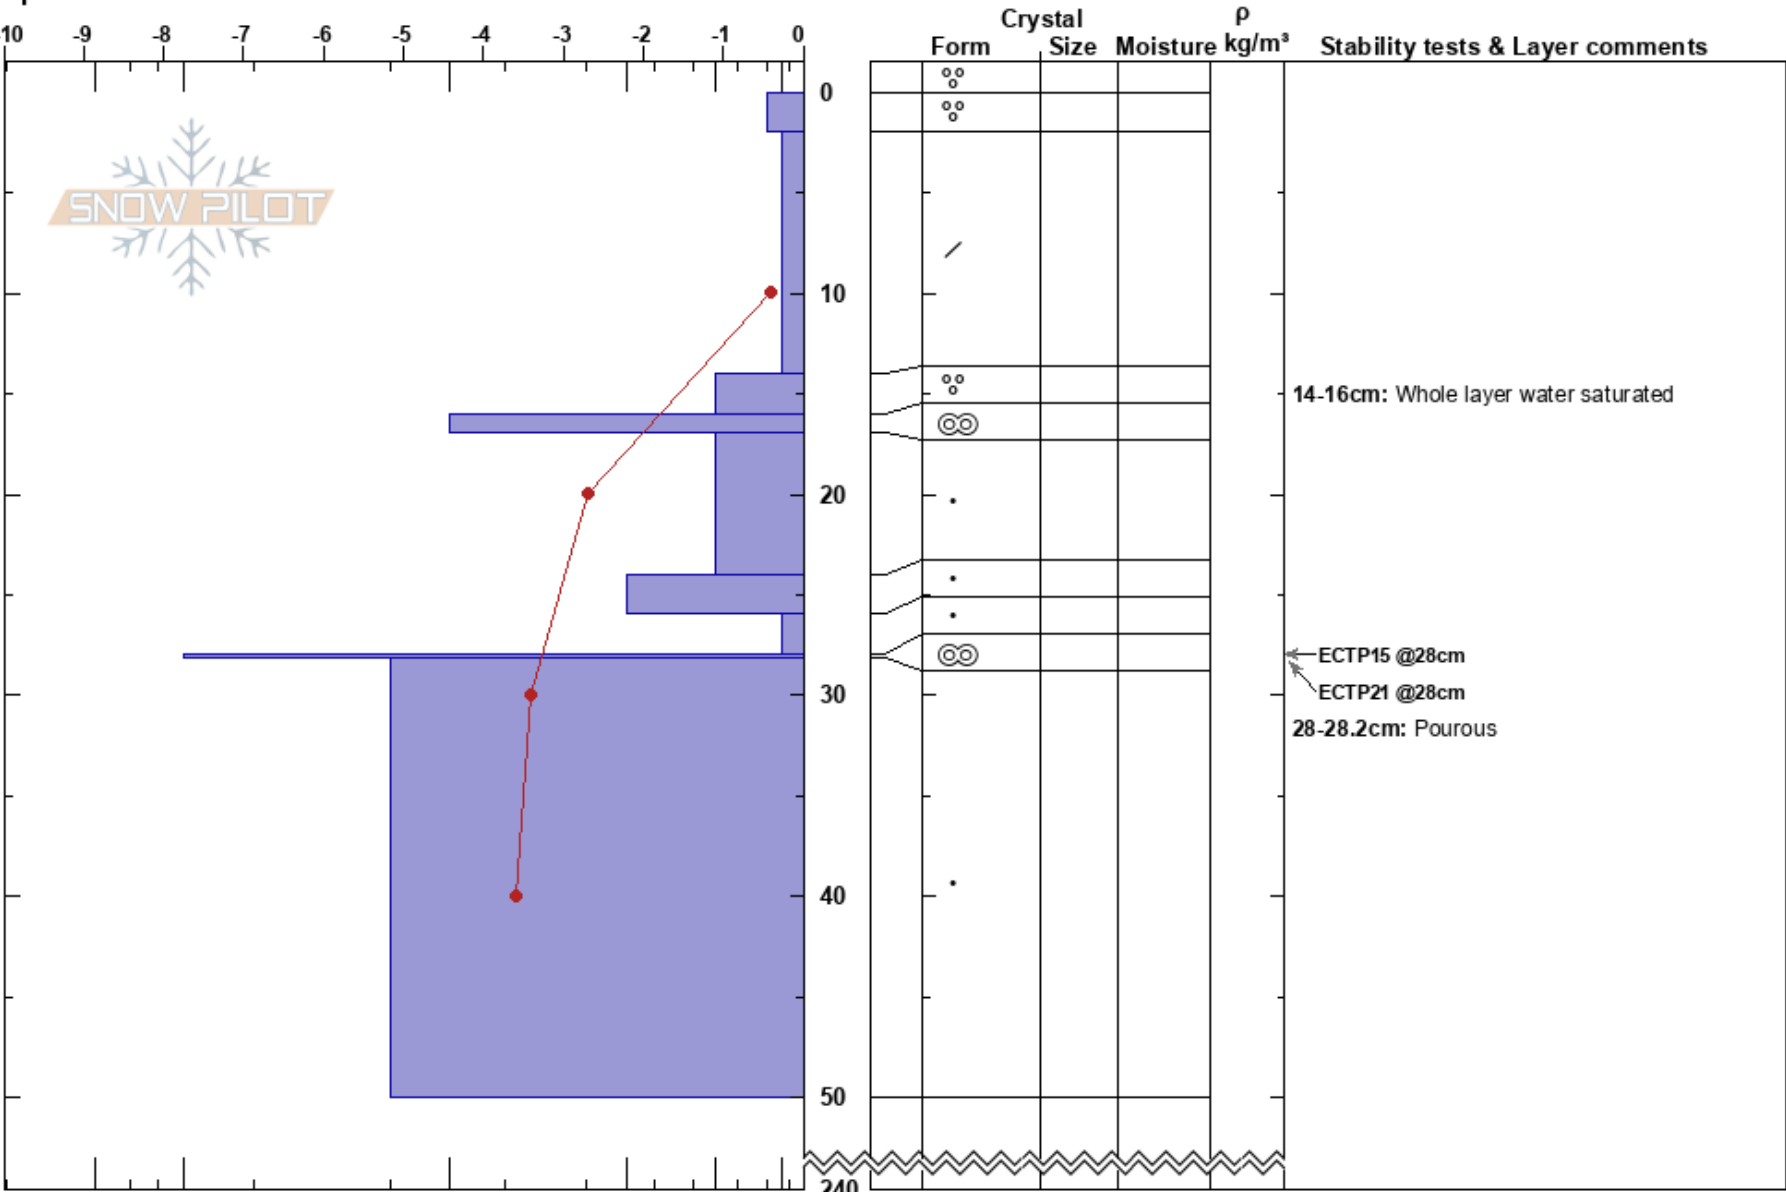

Hästkäppen NE
 Funäsfjällen
 Sweden
 Elevation: 895 m
 Aspect: NE
 Specifics:

Jaden Lanham Devine
 07/04/2024 - 12:00
 Co-ord: 33V 364455E 6949727N
 Slope Angle: 20°
 Wind Loading: previous

Stability:
 Air Temperature: 3.2°C
 Sky Cover: BKN
 Precipitation: NO
 Wind: SE Light Breeze

HS:240
 PF:14
 Layer Notes:
 14-16cm: Whole layer water saturated
 28-28.2cm: Pourous

Notes: TL