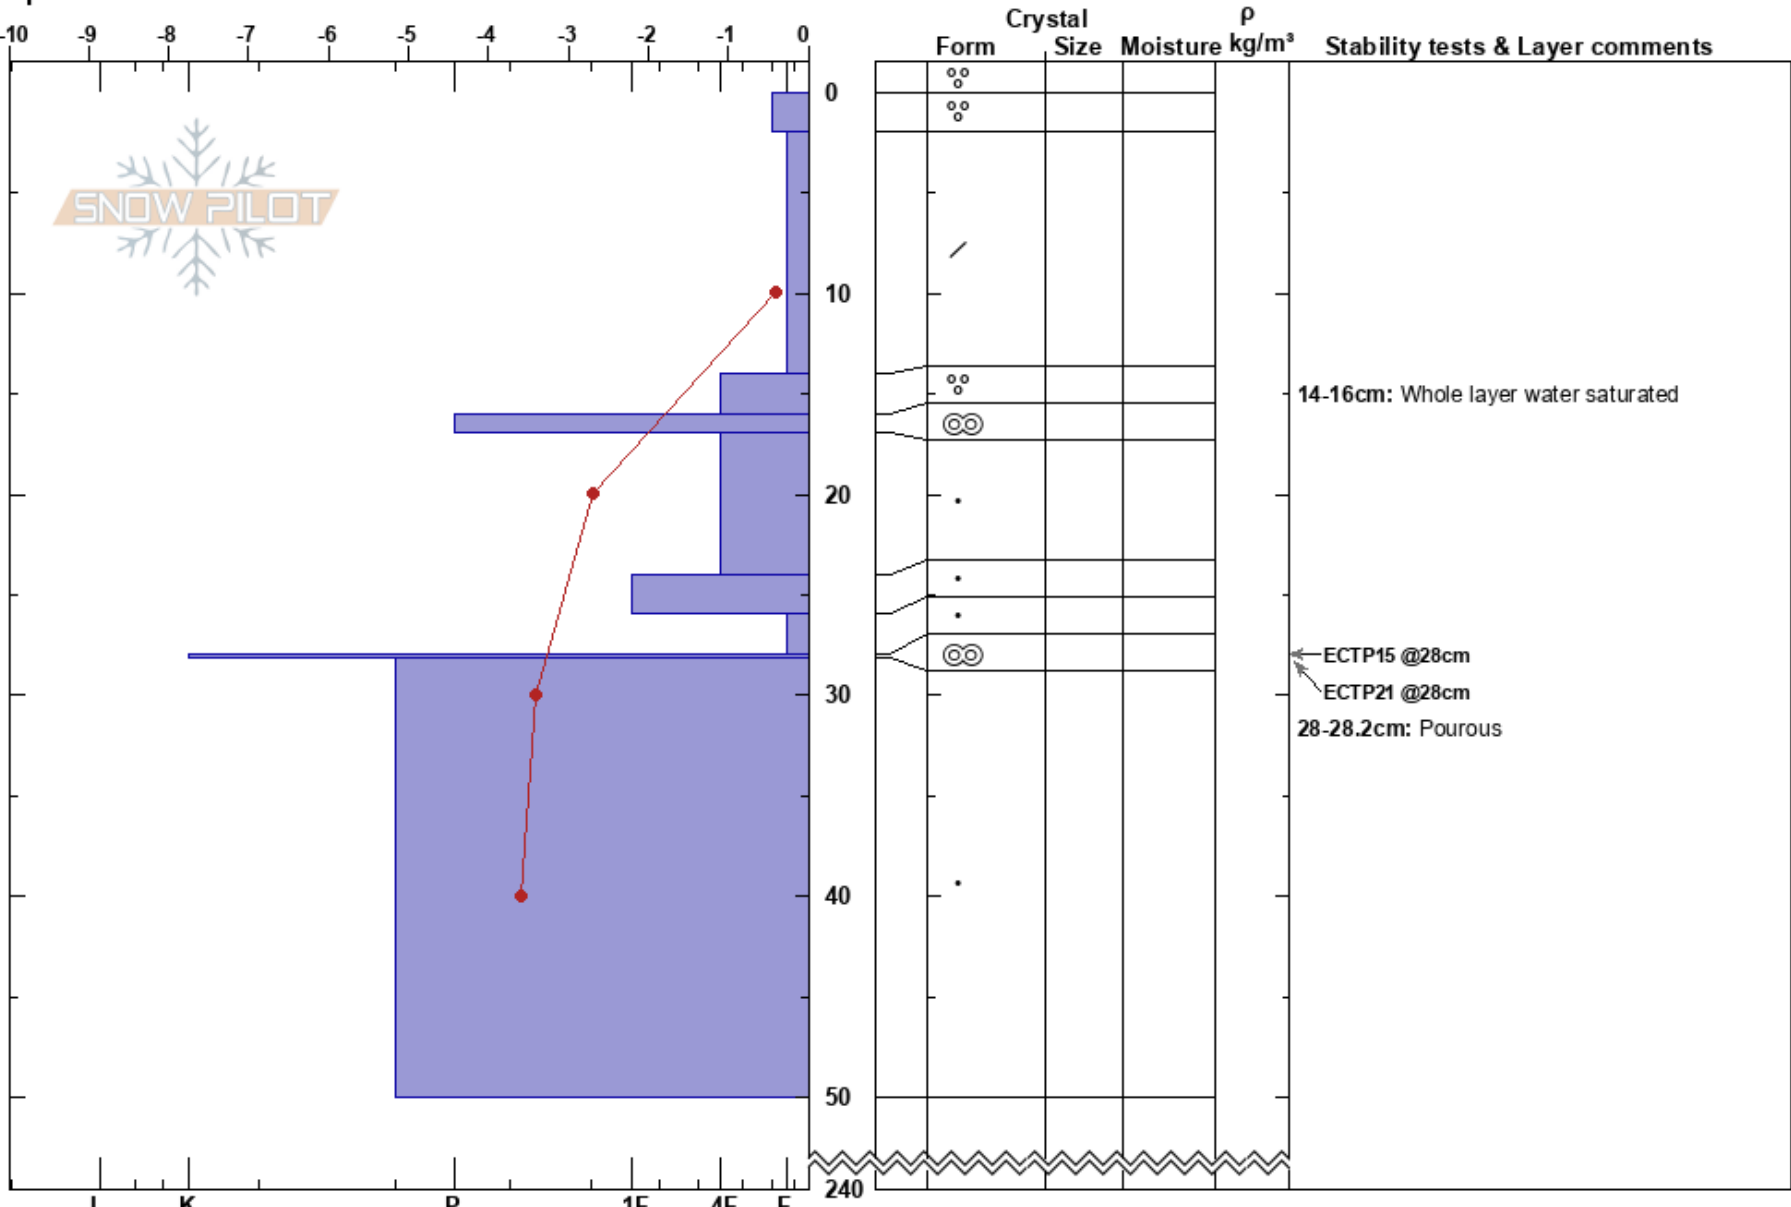

Hästkläppen NE
 Funäsfjällen
 Sweden
 Elevation: 895 m
 Aspect: NE
 Specifics:

Jaden Lanham Devine
 07/04/2024 - 12:00
 Co-ord: 33V 364455E 6949727N
 Slope Angle: 20°
 Wind Loading: previous

Stability: **HS:240**
 Air Temperature: 3.2°C
 Sky Cover: BKN
 Precipitation: NO
 Wind: SE Light Breeze

PF:14
 14-16cm: Whole layer water saturated
 28-28.2cm: Pourous

Notes: TL