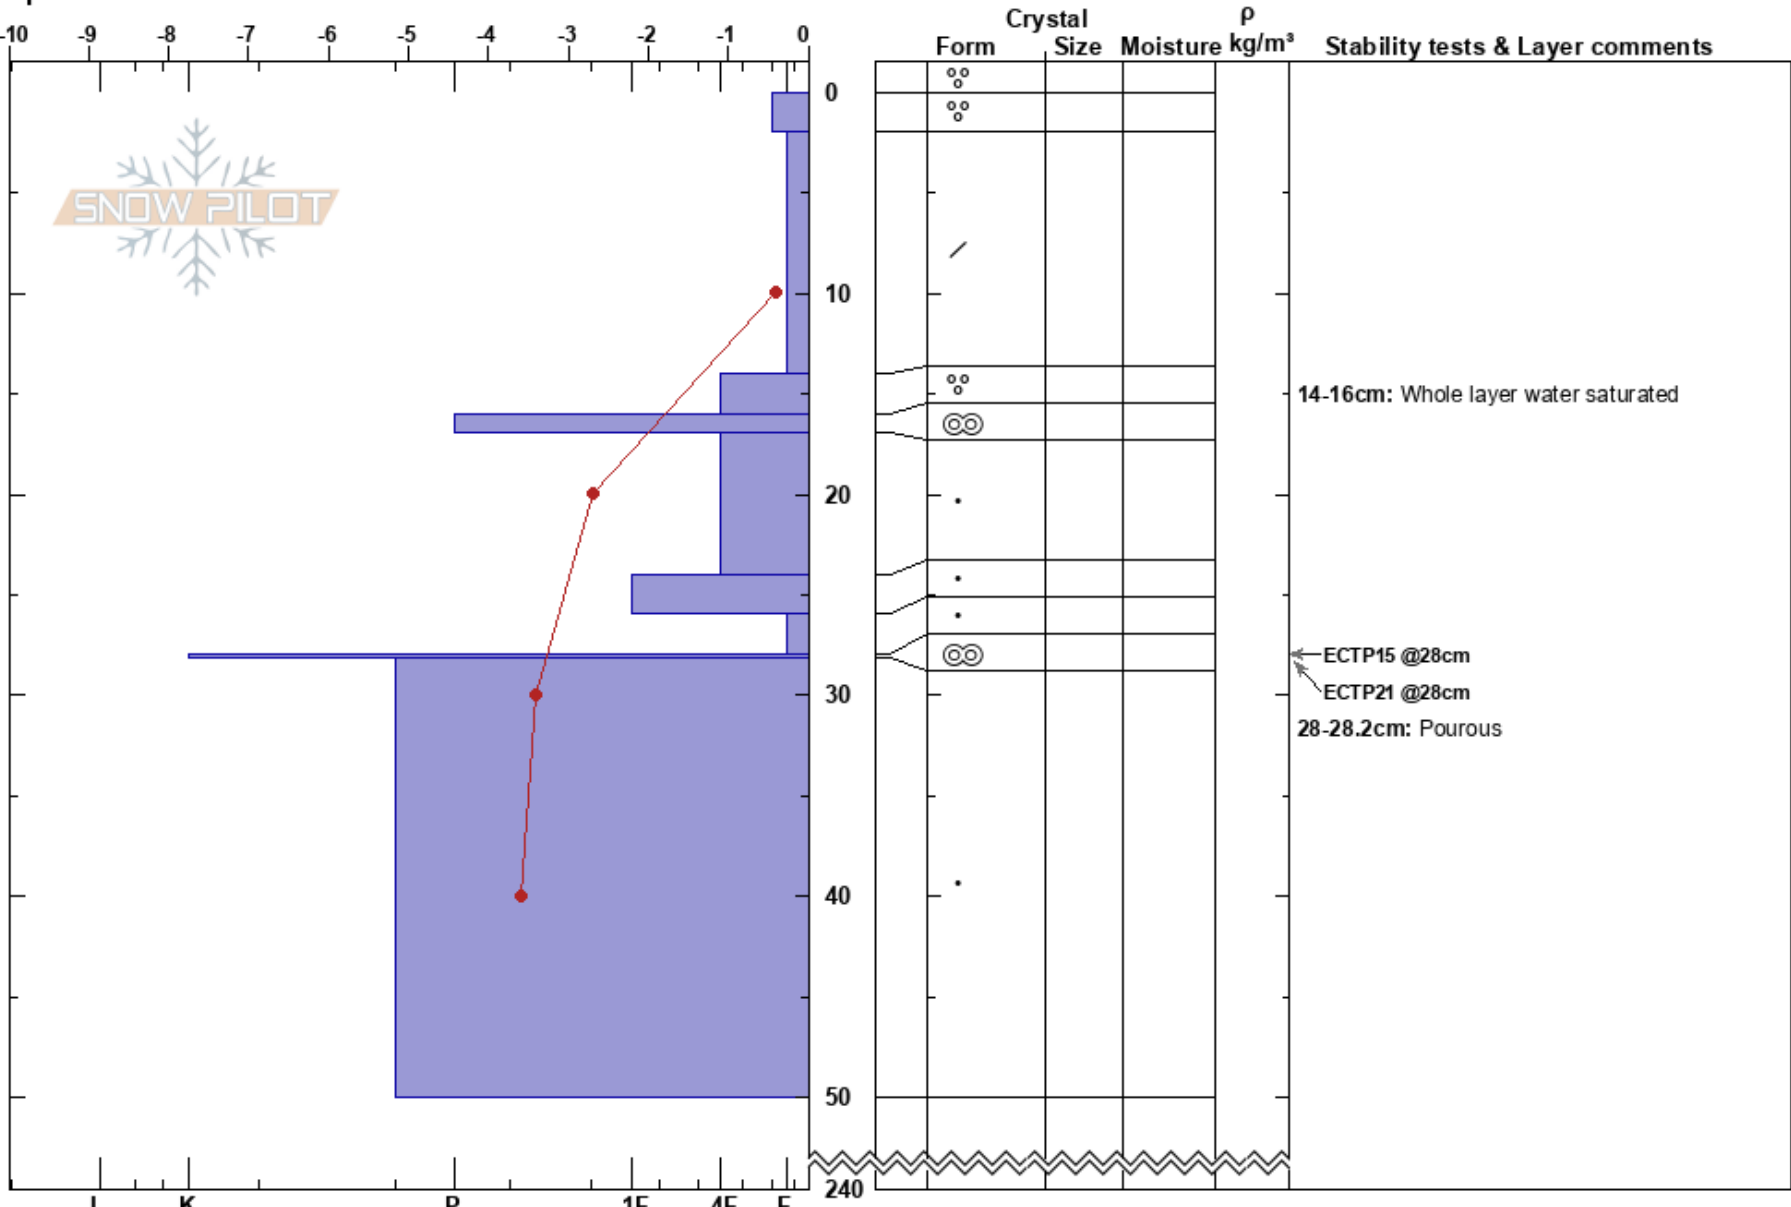

Hästkläppen NE
 Funäsfjällen
 Sweden
 Elevation: 895 m
 Aspect: NE
 Specifics:

Jaden Lanham Devine
 07/04/2024 - 12:00
 Co-ord: 33V 364455E 6949727N
 Slope Angle: 20°
 Wind Loading: previous

Stability: HS:240
 Air Temperature: 3.2°C PF:14
 Sky Cover: BKN
 Precipitation: NO
 Wind: SE Light Breeze
 Layer Notes:
 14-16cm: Whole layer water saturated
 28-28.2cm: Pourous