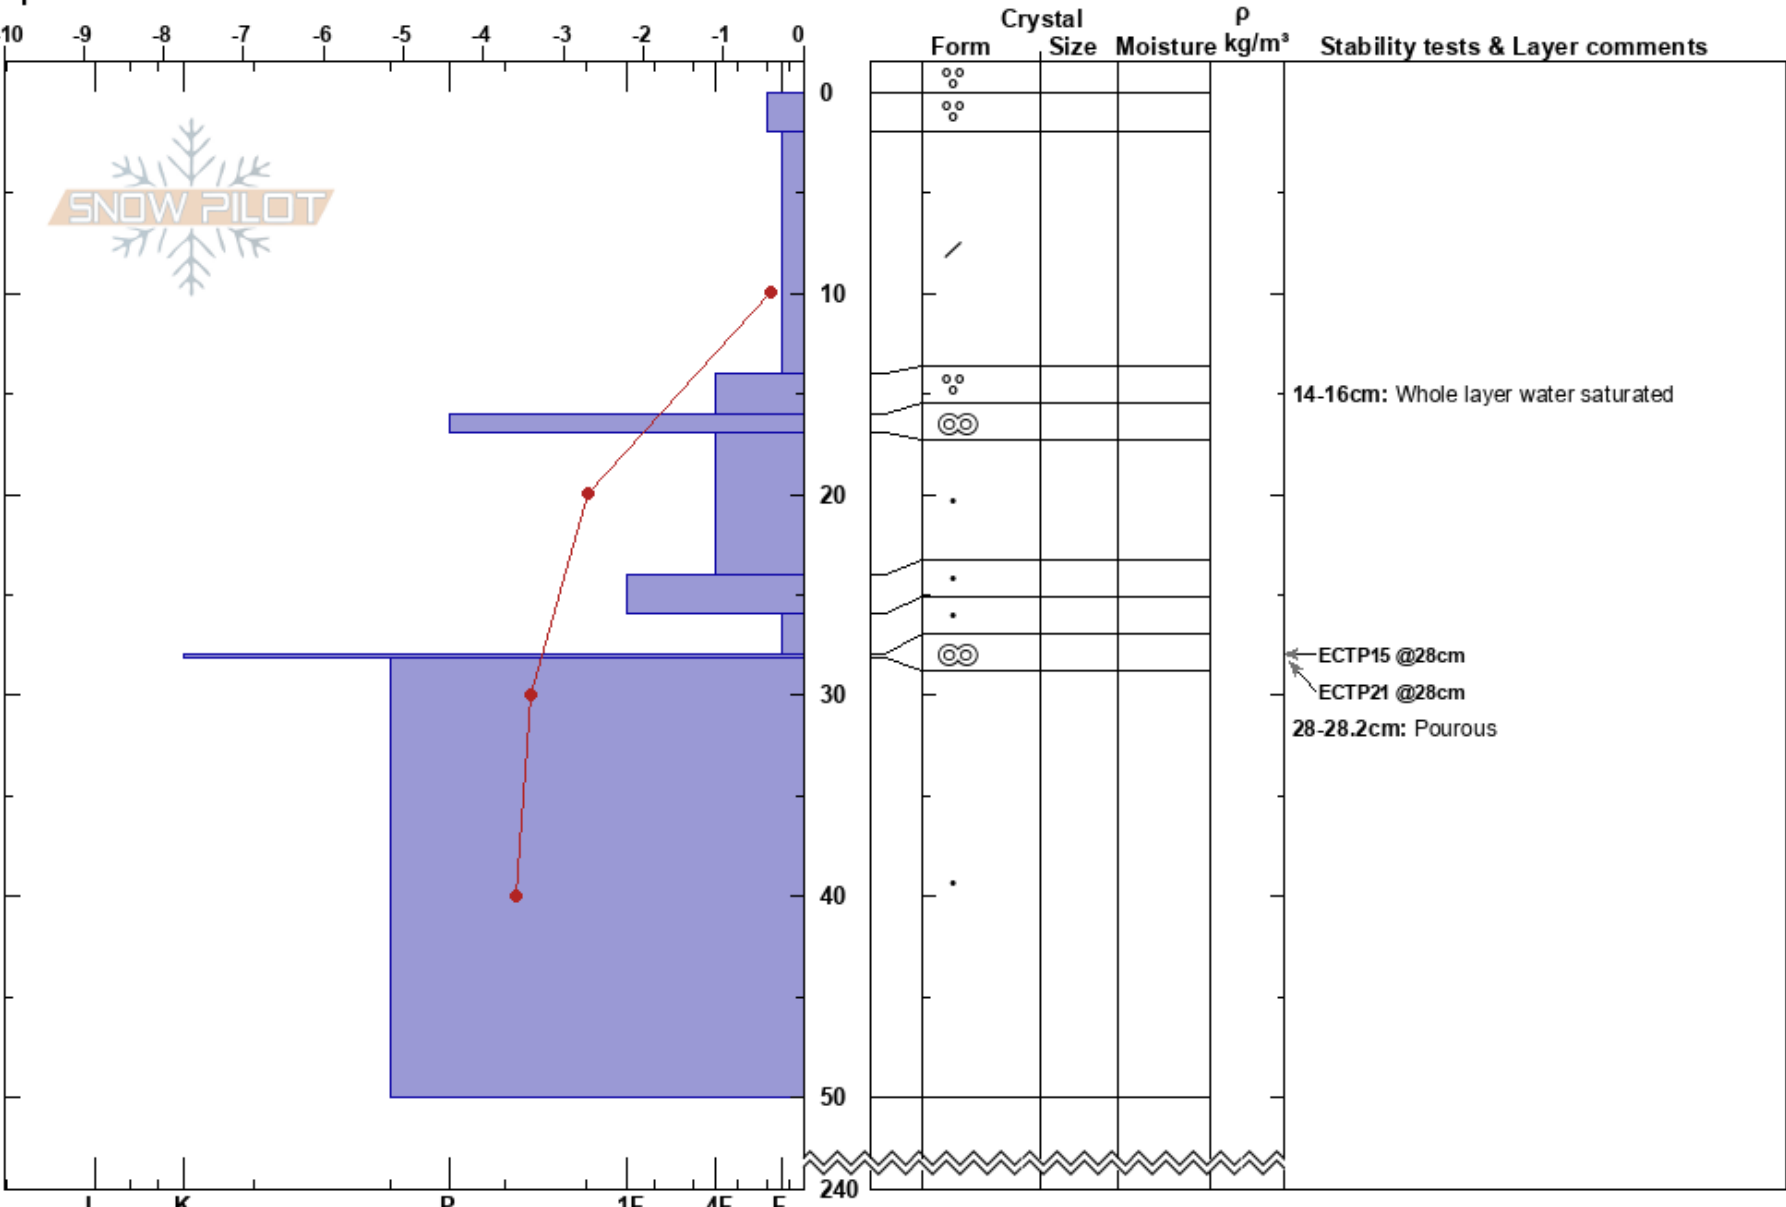

Hästkläppen NE
 Funäsfjällen
 Sweden
 Elevation: 895 m
 Aspect: NE
 Specifics:

Jaden Lanham Devine
 07/04/2024 - 12:00
 Co-ord: 33V 364455E 6949727N
 Slope Angle: 20°
 Wind Loading: previous

Stability:
 Air Temperature: 3.2°C
 Sky Cover: BKN
 Precipitation: NO
 Wind: SE Light Breeze

HS:240
 PF:14
 Layer Notes:
 14-16cm: Whole layer water saturated
 28-28.2cm: Pourous

Notes: TL