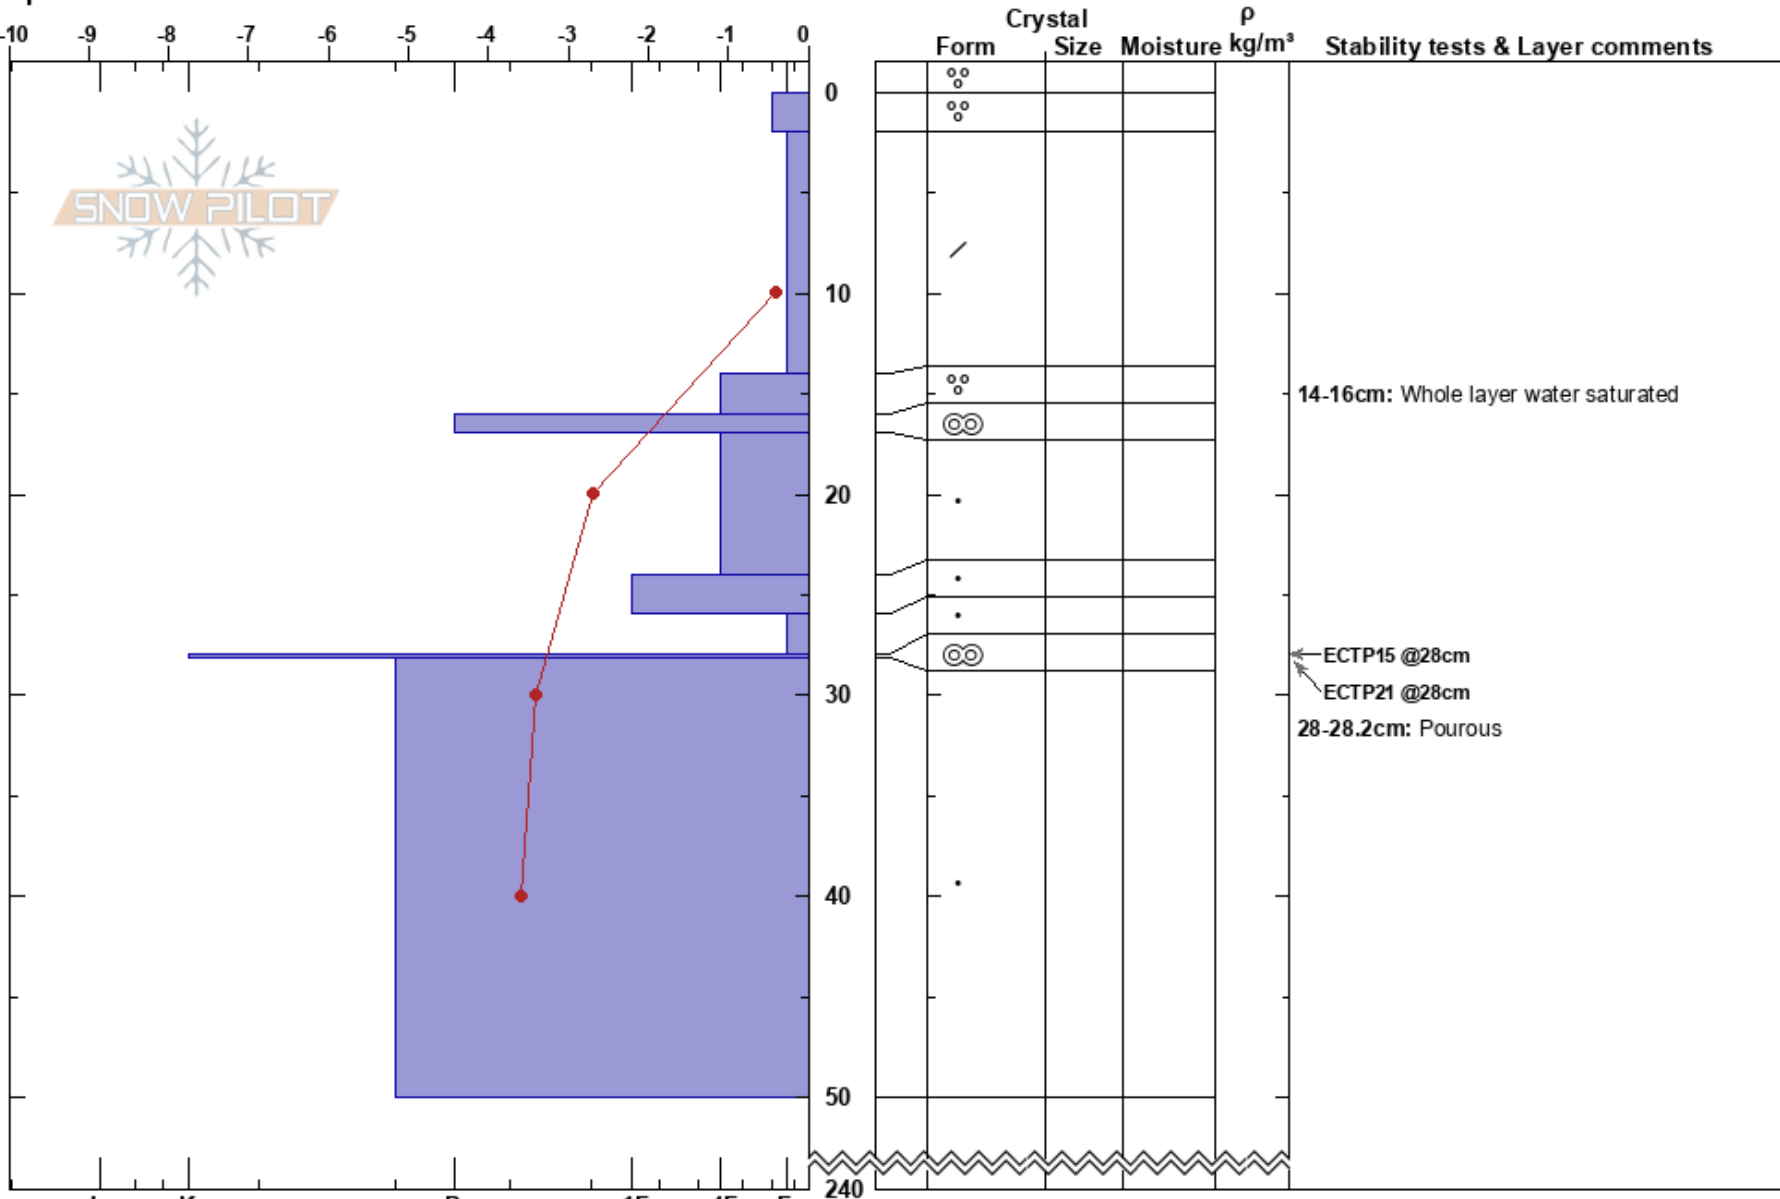

Hästkläppen NE
 Funäsfjällen
 Sweden
 Elevation: 895 m
 Aspect: NE
 Specifics:

Jaden Lanham Devine
 07/04/2024 - 12:00
 Co-ord: 33V 364455E 6949727N
 Slope Angle: 20°
 Wind Loading: previous

Stability:
 Air Temperature: 3.2°C
 Sky Cover: BKN
 Precipitation: NO
 Wind: SE Light Breeze

HS:240
 PF:14
 Layer Notes:
 14-16cm: Whole layer water saturated
 28-28.2cm: Pourous

Notes: TL