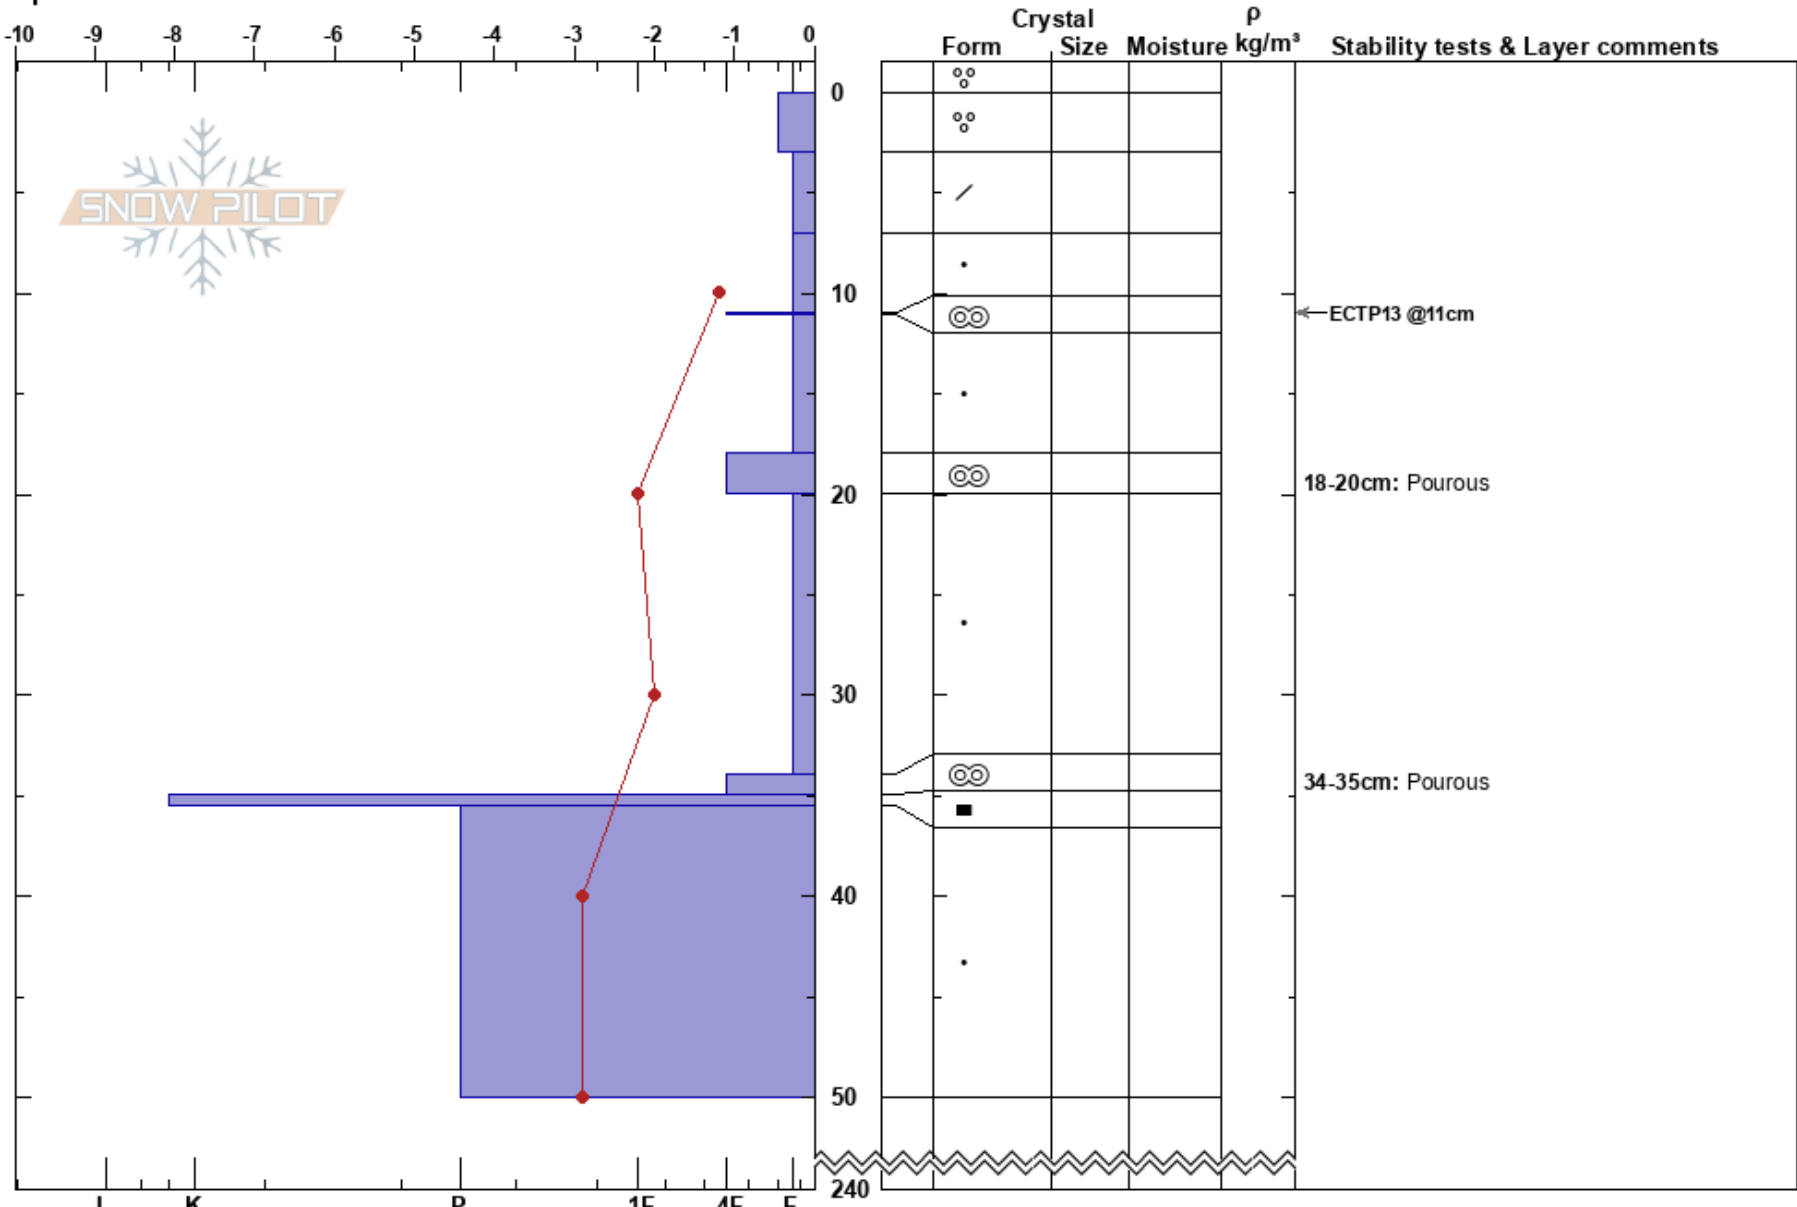

Hästkläppen East
 Funäsfjällen
 Sweden
 Elevation: 926 m
 Aspect: E
 Specifics:

Jaden Lanham Devine
 07/04/2024 - 11:00
 Co-ord: 33V 364658E 6949 182N
 Slope Angle: 22°
 Wind Loading: previous

Stability: **HS:240**
 Air Temperature: 3.6°C PF:10
 Sky Cover: BKN
 Precipitation: NO
 Wind: S Moderate

Layer Notes:
 18-20cm: Pours
 34-35cm: Pours

Notes: Over all very wet snow, both on the surface and within.