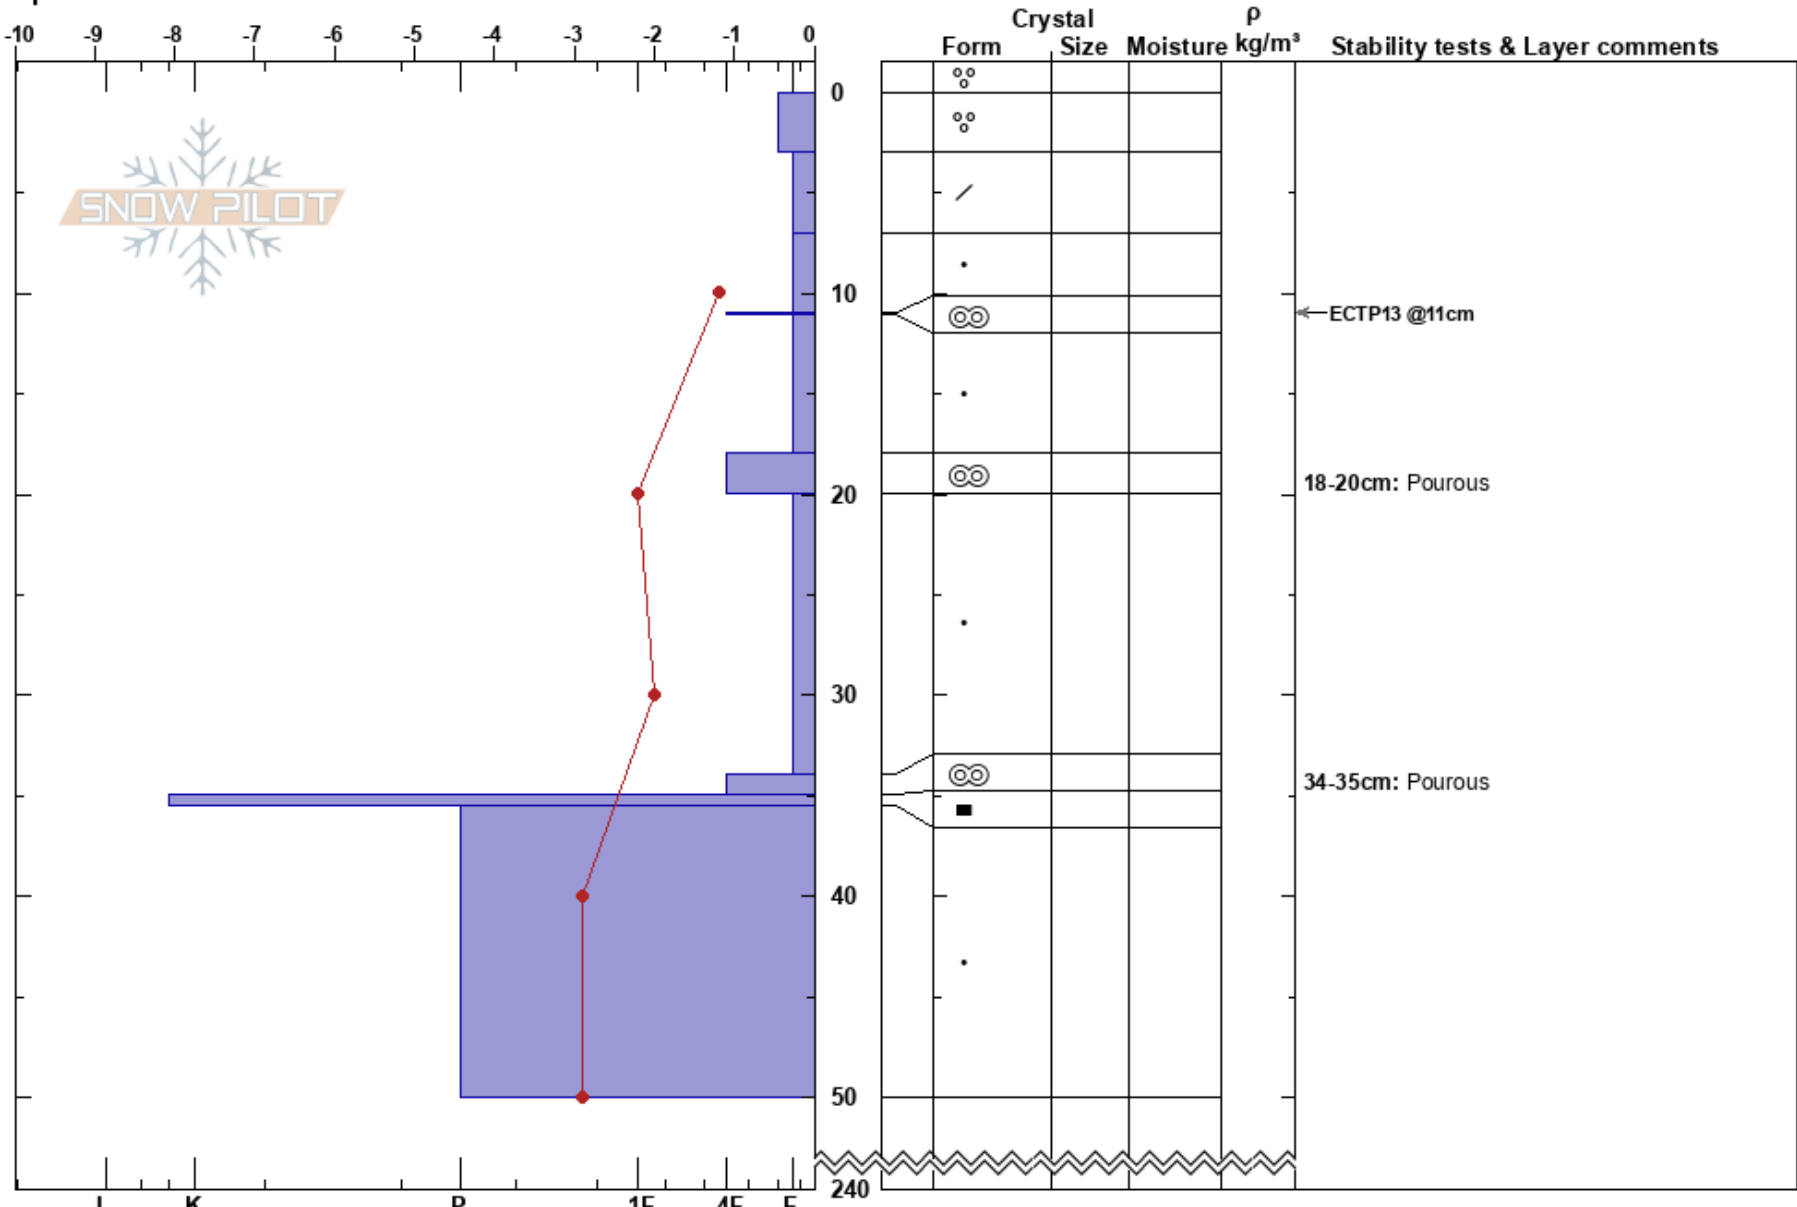

Hästkläppen East  
 Funäsfjällen  
 Sweden  
 Elevation: 926 m  
 Aspect: E  
 Specifics:

Jaden Lanham Devine  
 07/04/2024 - 11:00  
 Co-ord: 33V 364658E 6949 182N  
 Slope Angle: 22°  
 Wind Loading: previous

Stability: **HS:240**  
 Air Temperature: 3.6°C PF:10  
 Sky Cover: BKN  
 Precipitation: NO  
 Wind: S Moderate

Layer Notes:  
 18-20cm: Poursous  
 34-35cm: Poursous

Notes: Over all very wet snow, both on the surface and within.