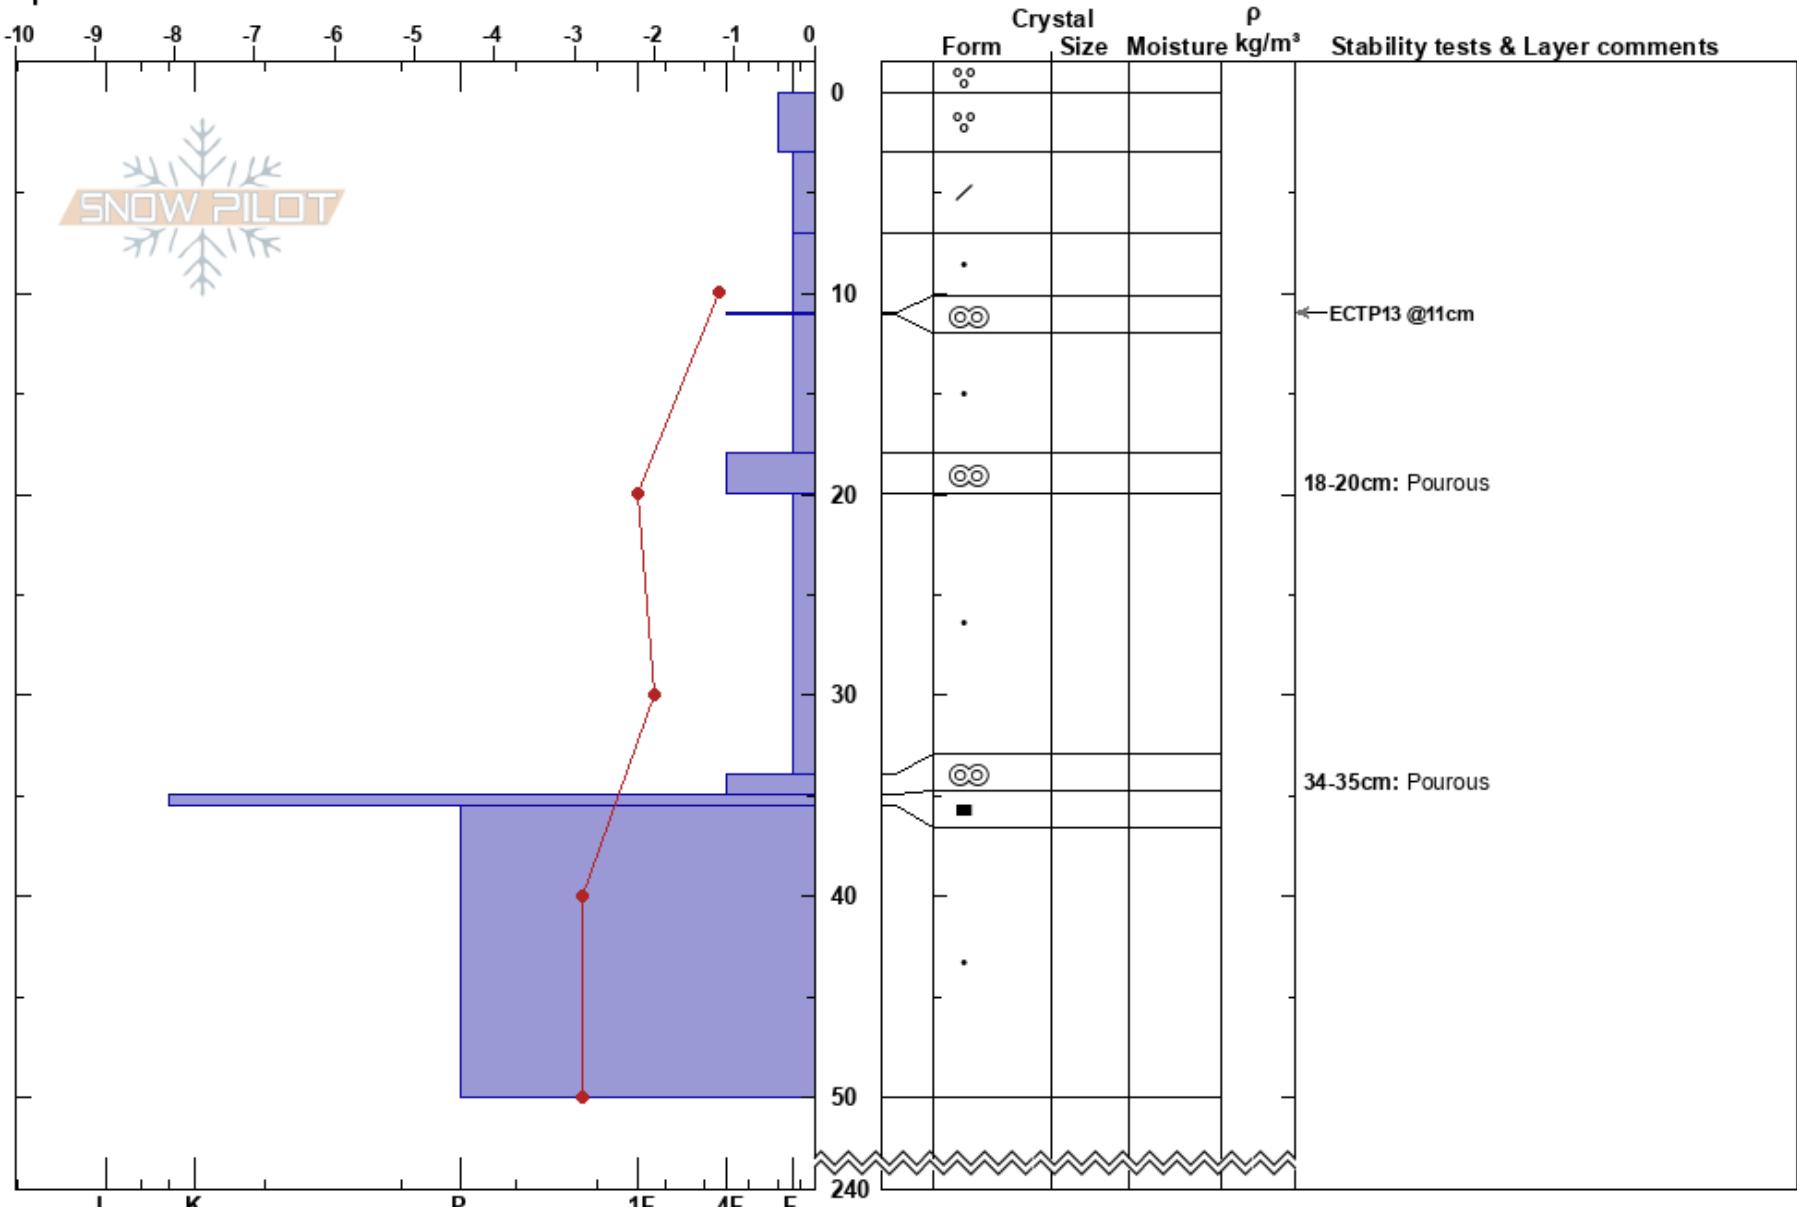

Hästkläppen East
 Funäsfjällen
 Sweden
 Elevation: 926 m
 Aspect: E
 Specifics:

Jaden Lanham Devine
 07/04/2024 - 11:00
 Co-ord: 33V 364658E 6949 182N
 Slope Angle: 22°
 Wind Loading: previous

Stability: **HS:240**
 Air Temperature: 3.6°C PF:10
 Sky Cover: BKN
 Precipitation: NO
 Wind: S Moderate

Layer Notes:
 18-20cm: Poursous
 34-35cm: Poursous

Notes: Over all very wet snow, both on the surface and within.