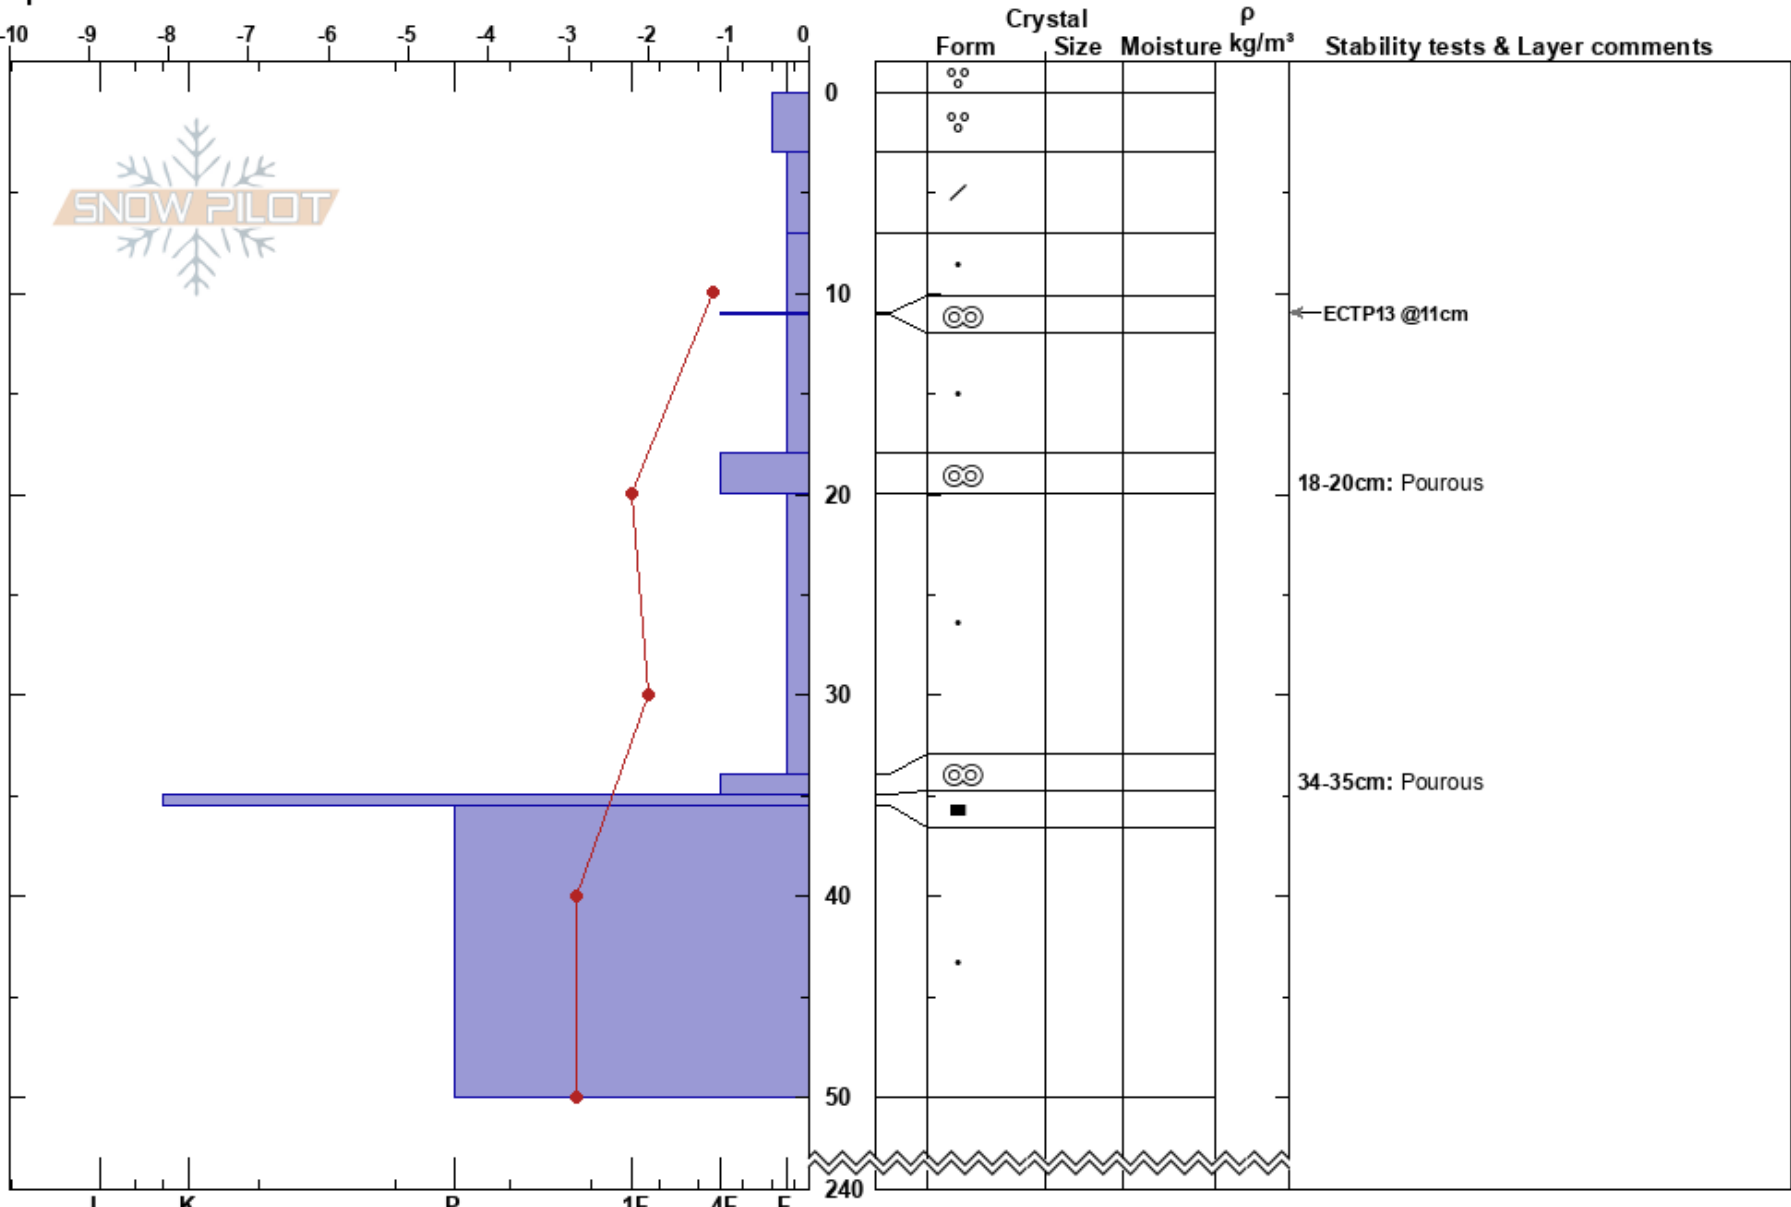

Hästkläppen East
 Funäsfjällen
 Sweden
 Elevation: 926 m
 Aspect: E
 Specifics:

Jaden Lanham Devine
 07/04/2024 - 11:00
 Co-ord: 33V 364658E 6949 182N
 Slope Angle: 22°
 Wind Loading: previous

Stability: **HS:240**
 Air Temperature: 3.6°C PF:10
 Sky Cover: BKN
 Precipitation: NO
 Wind: S Moderate

Layer Notes:
 18-20cm: Pours
 34-35cm: Pours

Notes: Over all very wet snow, both on the surface and within.