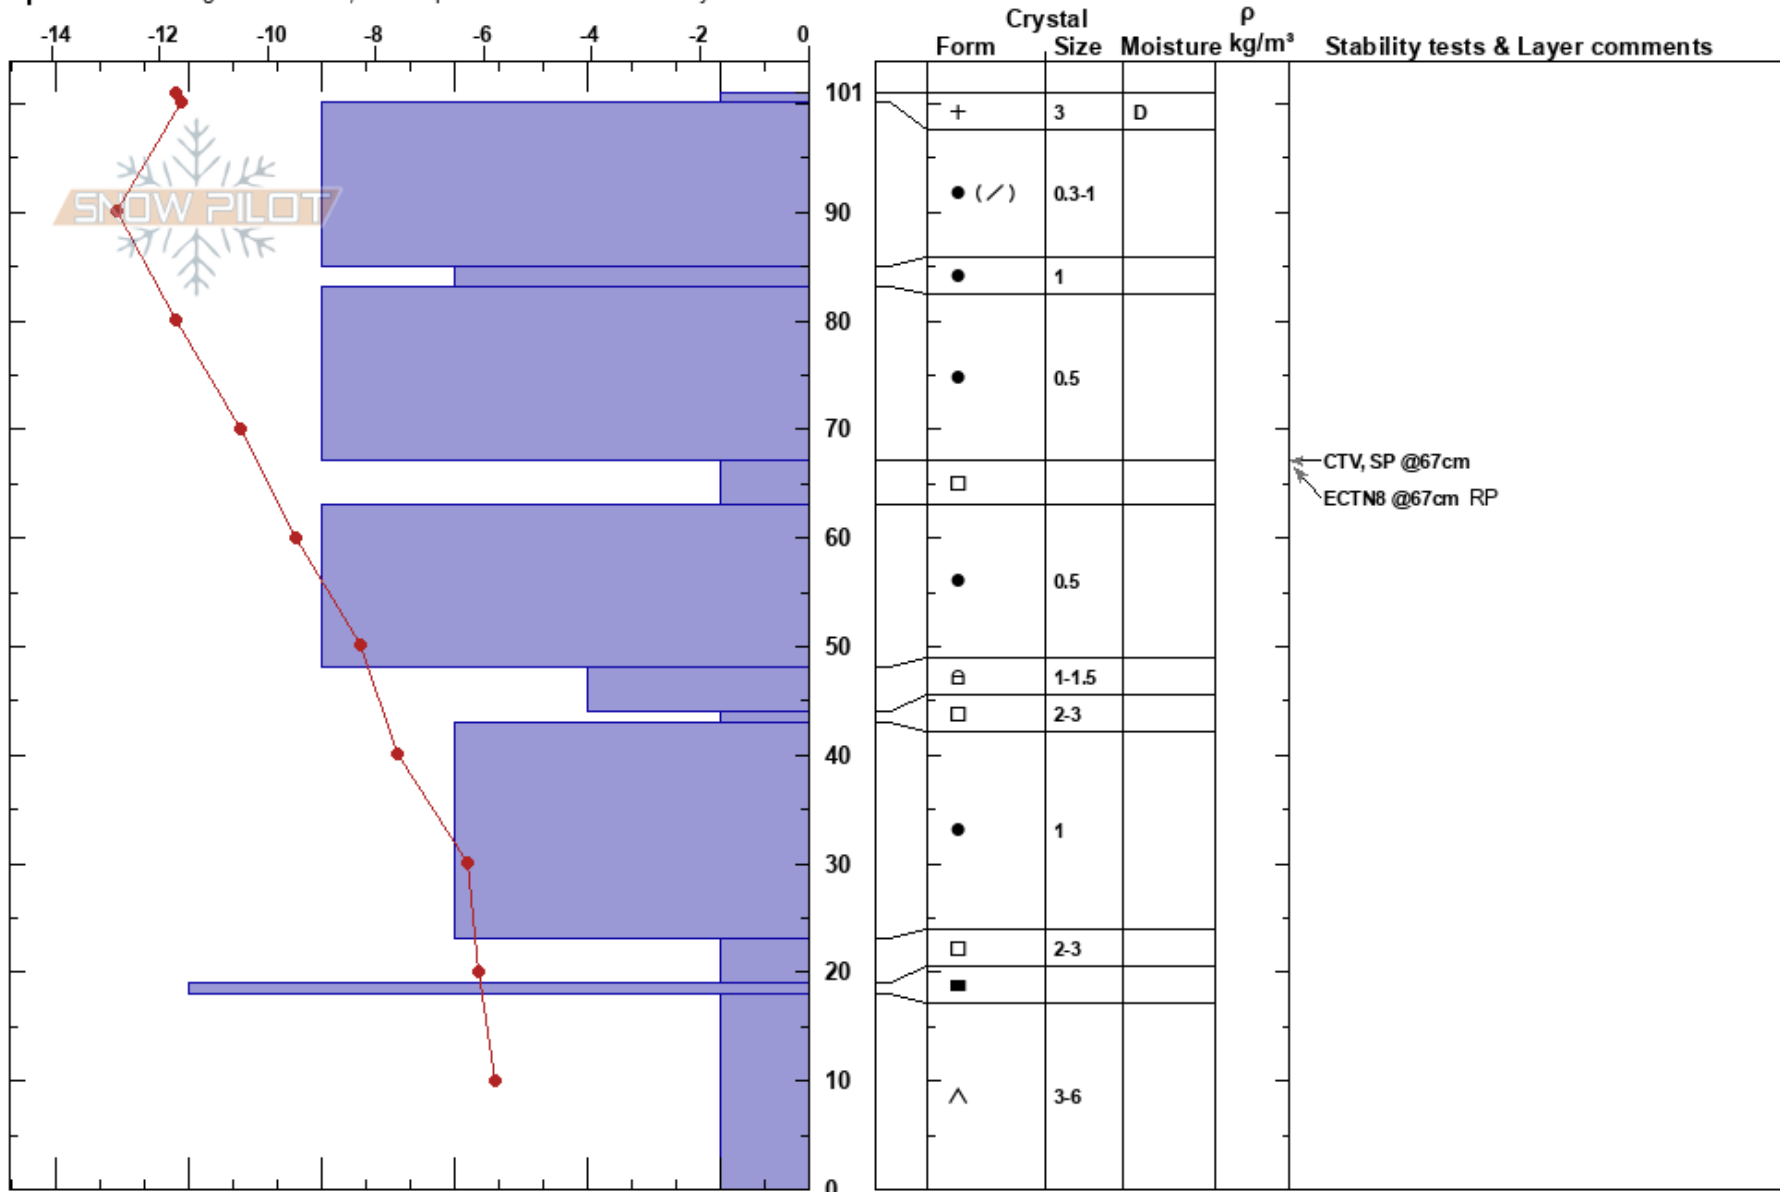

Co-ord: 67.01799N, 27.22009E

Sky Cover: FEW

Elevation: 380 m

Slope Angle: 32°

Precipitation: NO

Aspect: SE

Wind Loading:

Wind: NE Calm

Specifics: Pit dug in a Ski Area; Pit is representative of backcountry

Notes: