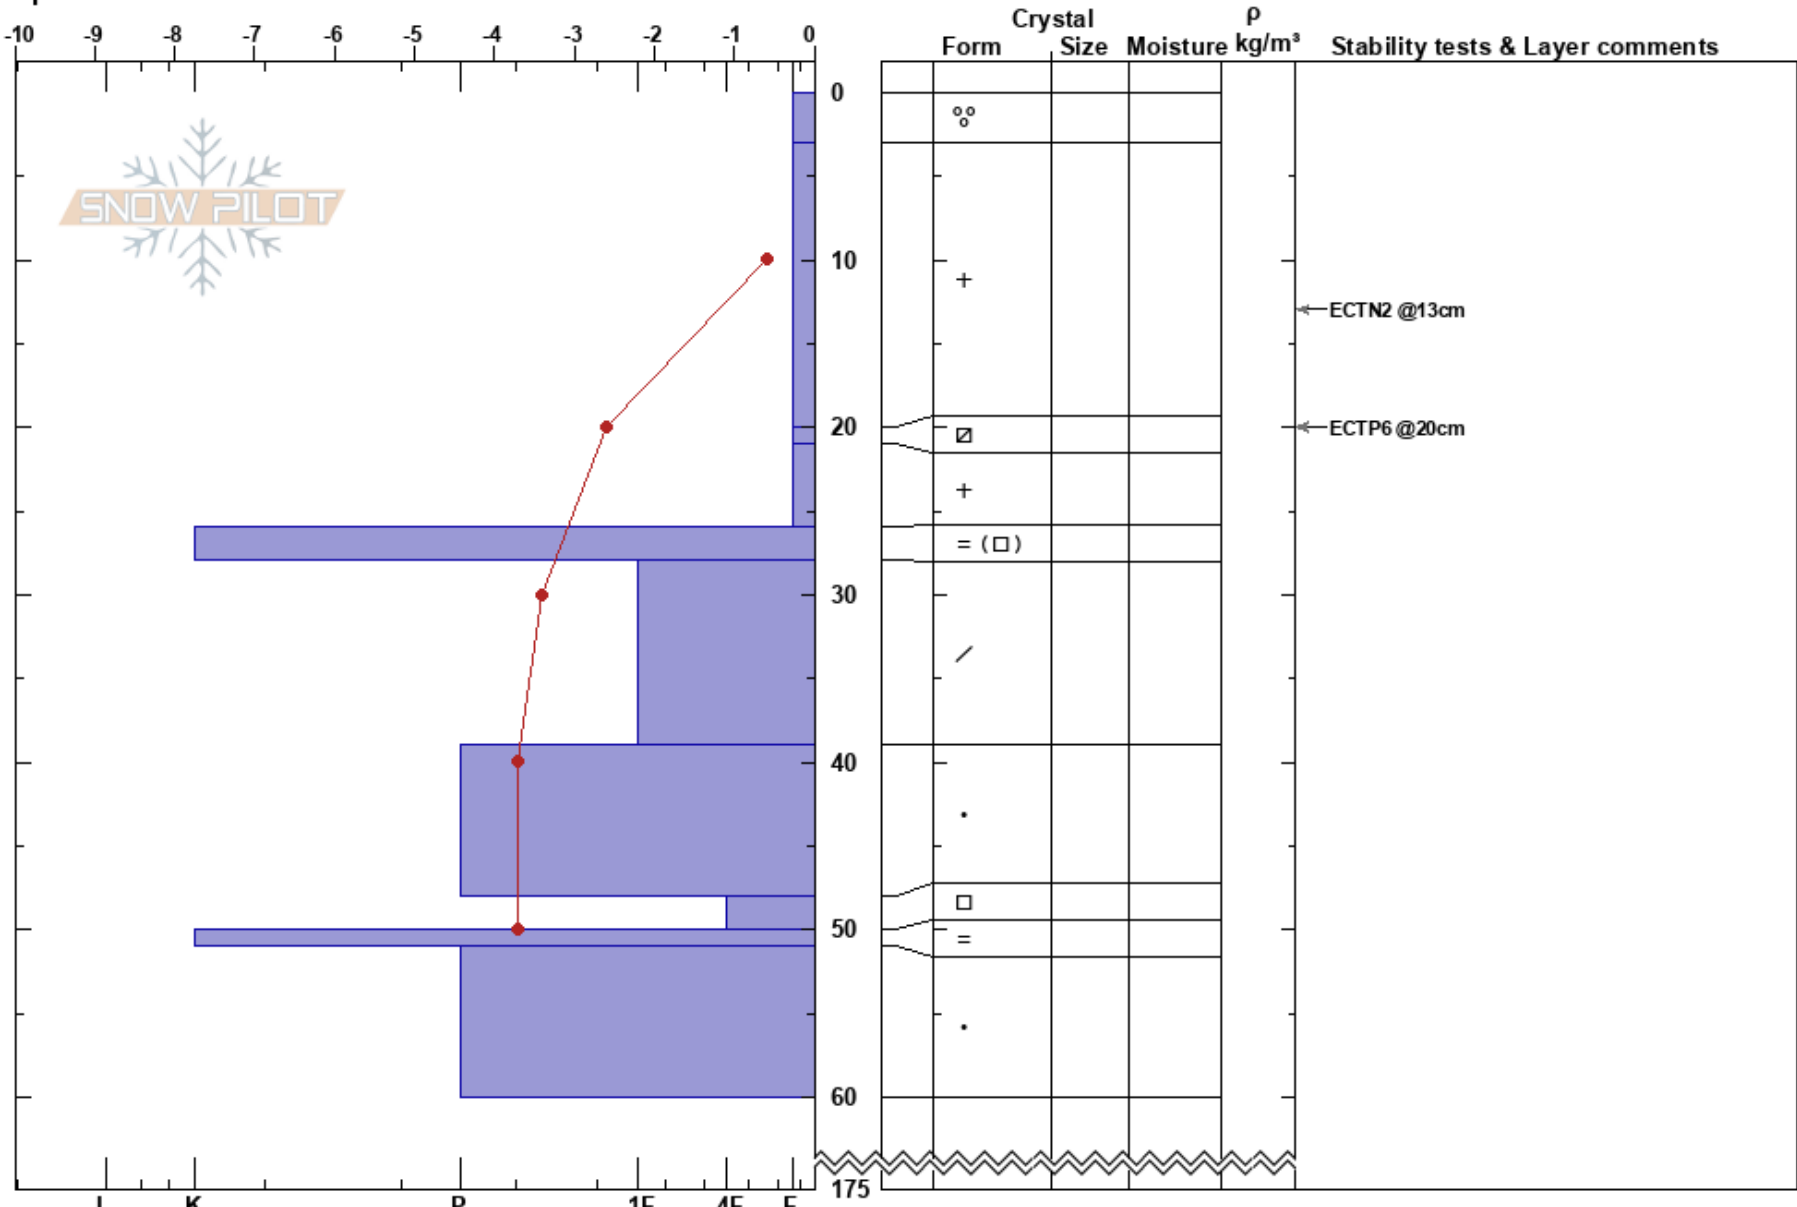

Mellan Lill o Stor-Ska
 Funäsfjällen
 Sweden
Elevation: 1004 m
Aspect: E
Specifics:

Matilda Johansson
 07/04/2024 - 10:30
Co-ord: 33V 364731E 6941926N
Slope Angle: 25°
Wind Loading: previous

Stability:
Air Temperature: 1.8°C
Sky Cover: OVC
Precipitation: NO
Wind: SW Light Breeze

Layer Notes:

Notes: ALP. Tempprofil, fuktighet och stab drevsnö.